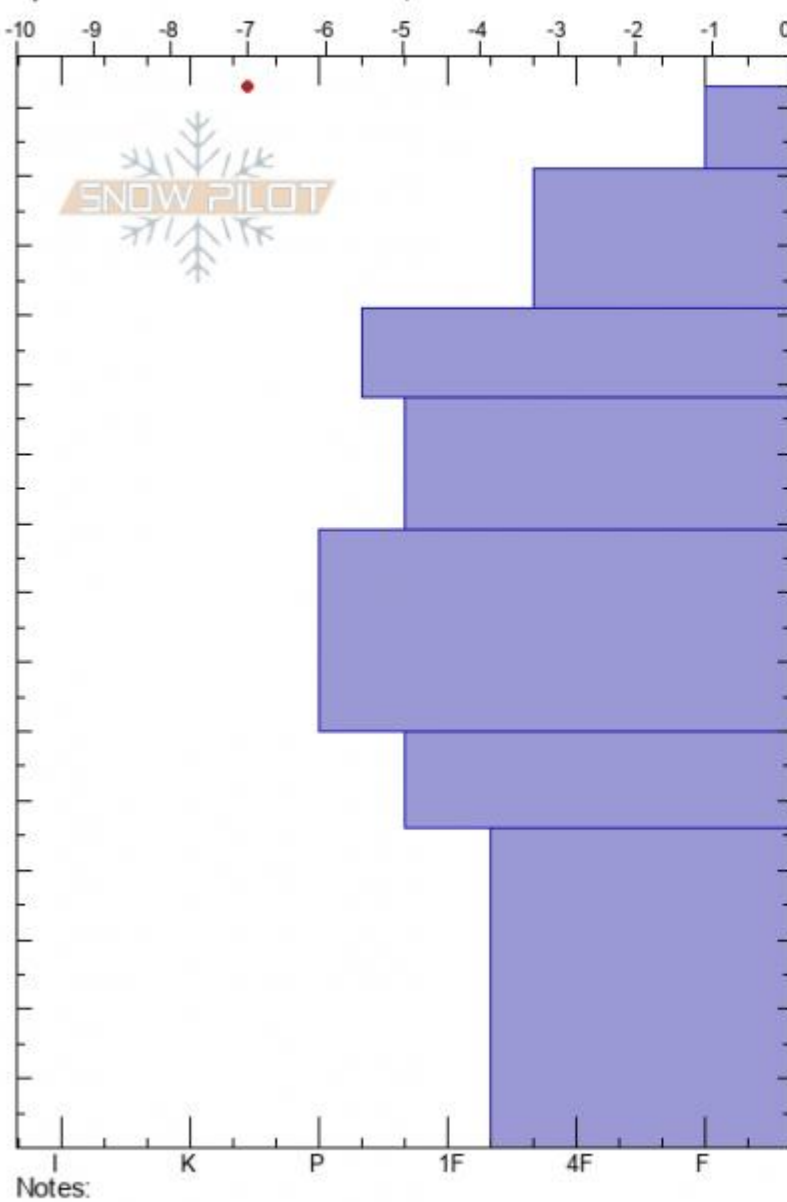

Mt. Abundance, S. end
 Cooke City
 MT
 Elevation: 9191 ft
 Aspect: 116°
 Specifics: Snowmobile tracks on slope

Alex Marienthal
 01/16/2022 - 2:40pm
 Co-ord: 45.06612N, -110.01020W
 Slope Angle: 27°
 Wind Loading: previous

Stability: Good
 Air Temperature: -5°C
 Sky Cover: CLR
 Precipitation: NO
 Wind: S Calm

HS:153 Layer Notes:
 PF: 35 60-46cm: Problematic layer

Form	Crystal Size	Moisture	ρ kg/m ³	Stability tests & Layer c
V	5			
/	0.3			
/	0.3			
•	0.1			
•	0.5			
•	0.5			
B	1			
B	2			