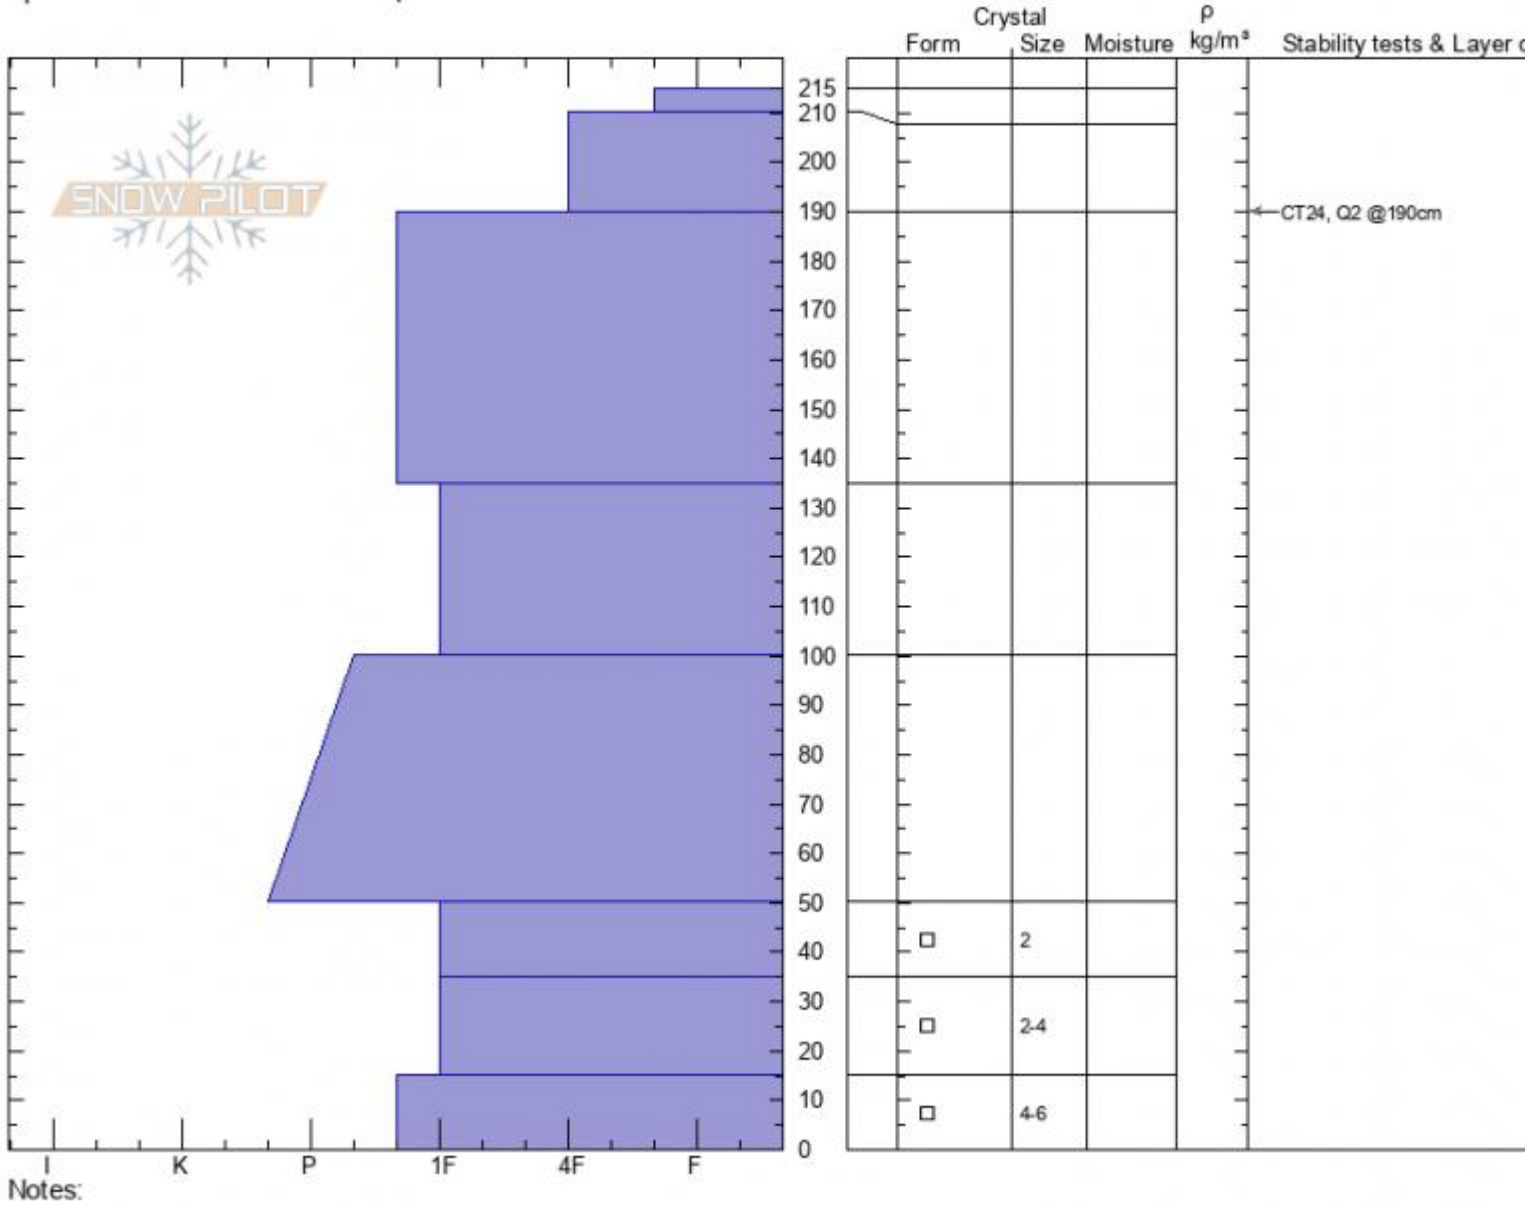

Sawtelle Peak - East
Centennial Range
ID
 Elevation: **9000 ft**
 Aspect: **75°**
 Specifics: **Snowmobile tracks on slope**

Ian Hoyer
01/12/2022 - 11:00am
 Co-ord: **44.55332N, -111.44514W**
 Slope Angle: **20°**
 Wind Loading: **previous**

Stability: **Very Good**
 Air Temperature:
 Sky Cover: **OVC**
 Precipitation: **NO**
 Wind: **Calm**

HS:215 Layer Notes:
PF:25 35-15cm: **Problematic layer**

Advisory Region
 Island Park
 Longitude
 -111.44W
 Latitude
 44.56N
 Island Park, 2022-01-15