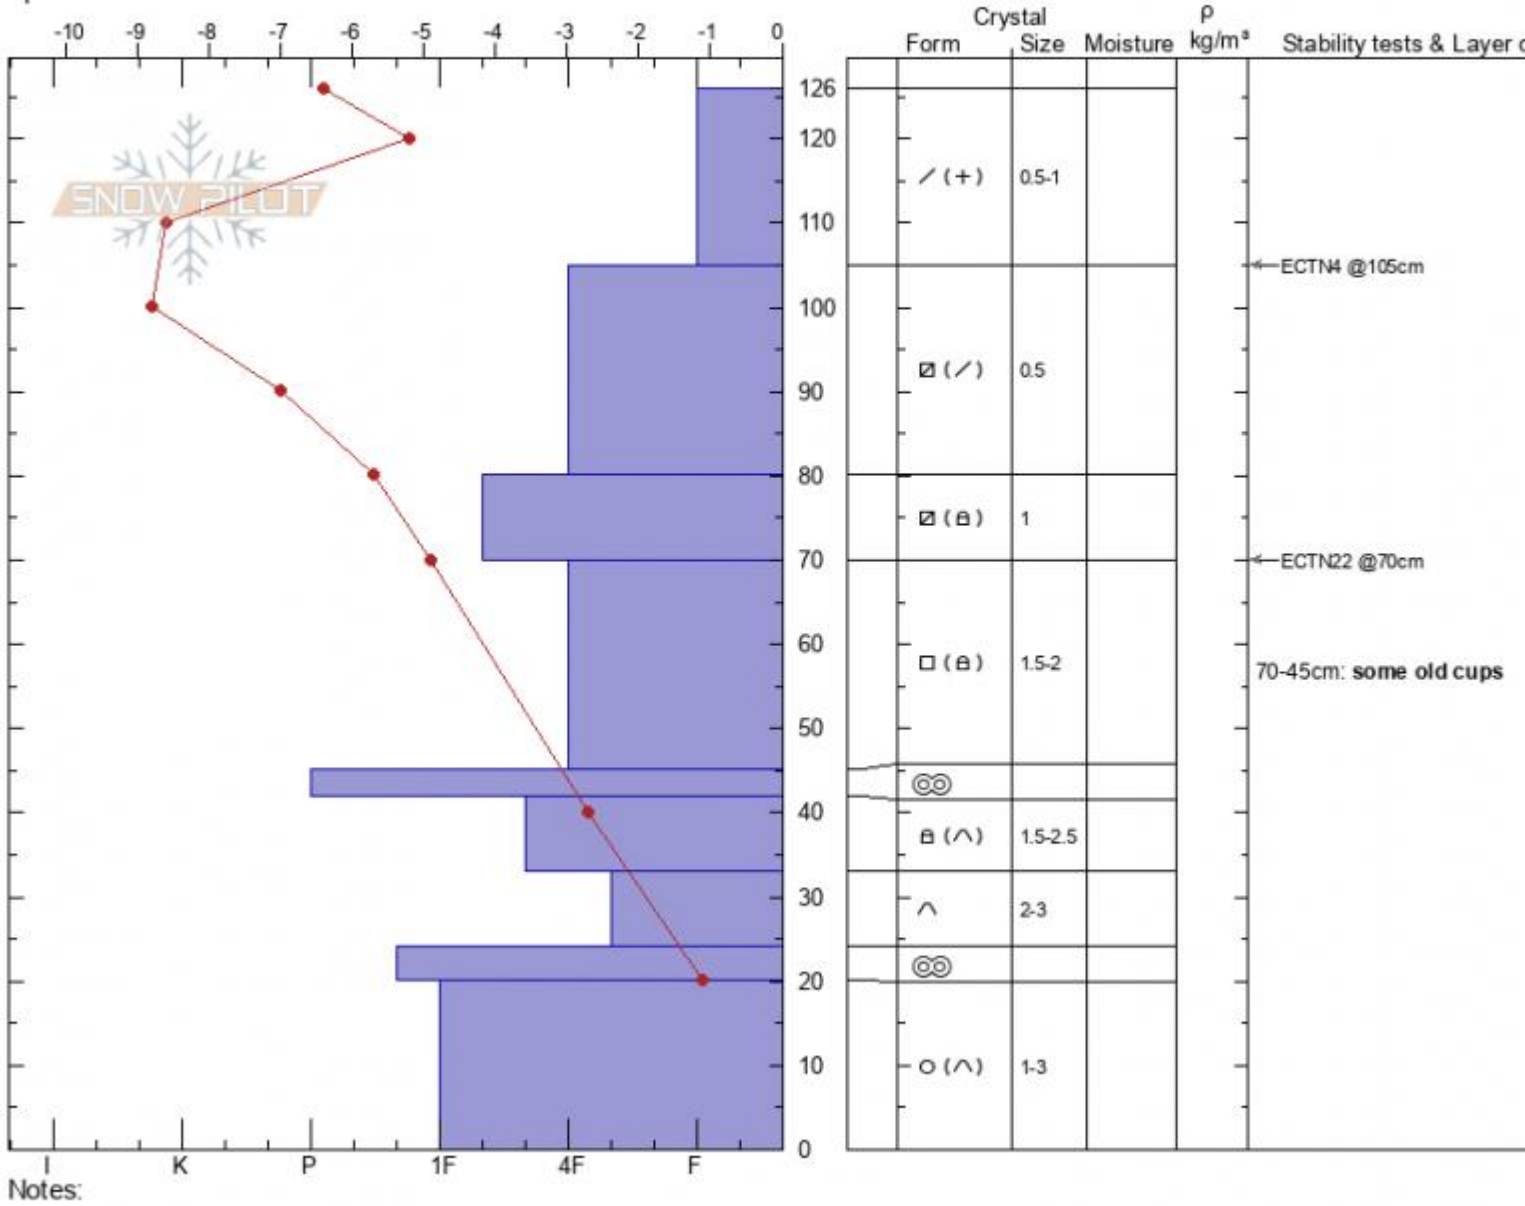

Maid of the Mist Basin  
 Gallatin Range-N  
 MT  
 Elevation: 9203 ft  
 Aspect: 35°  
 Specifics:

Erika Birkeland  
 01/11/2022 - 2:00pm  
 Co-ord: 45.41352N, -110.97802W  
 Slope Angle: 31°  
 Wind Loading: no

Stability:  
 Air Temperature: -4.3°C  
 Sky Cover: OVC  
 Precipitation: NO  
 Wind: Calm

HS:126 Layer Notes:  
 70-45cm: some old cups

Advisory Region  
 Northern Gallatin  
 Longitude  
 -110.97W  
 Latitude  
 45.42N  
 Northern Gallatin, 2022-01-11