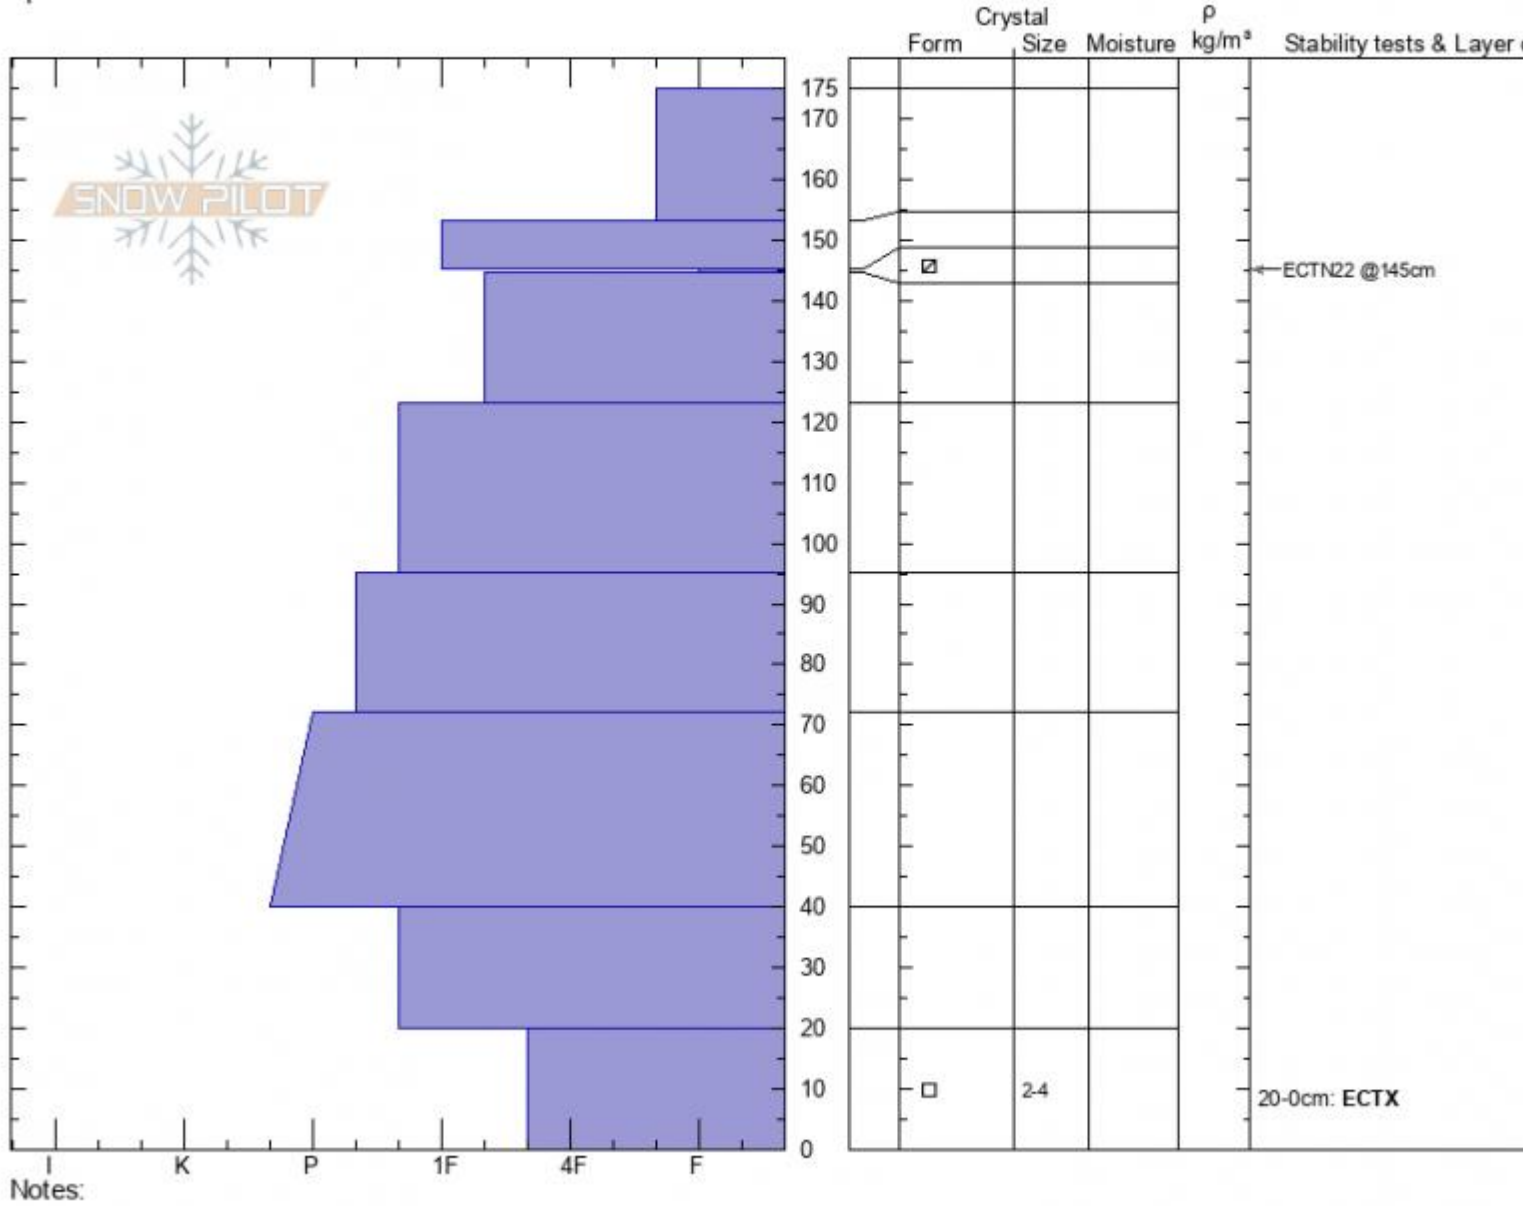

Marge's  
 Lionhead Range  
 MT  
 Elevation: 9000 ft  
 Aspect: 45°  
 Specifics:

Ian Hoyer  
 01/11/2022 - 2:30pm  
 Co-ord: 44.71662N, -111.31890W  
 Slope Angle: 30°  
 Wind Loading: previous

Stability: **Good**  
 Air Temperature:  
 Sky Cover: **OVC**  
 Precipitation: **NO**  
 Wind: **E Light Breeze**

HS:175 Layer Notes:  
 PF: 30 145-144.5cm: Problematic layer  
 20-0cm: ECTX

Advisory Region  
 Lionhead Range  
 Longitude  
 -111.32W  
 Latitude  
 44.71N  
 Lionhead Range, 2022-01-11