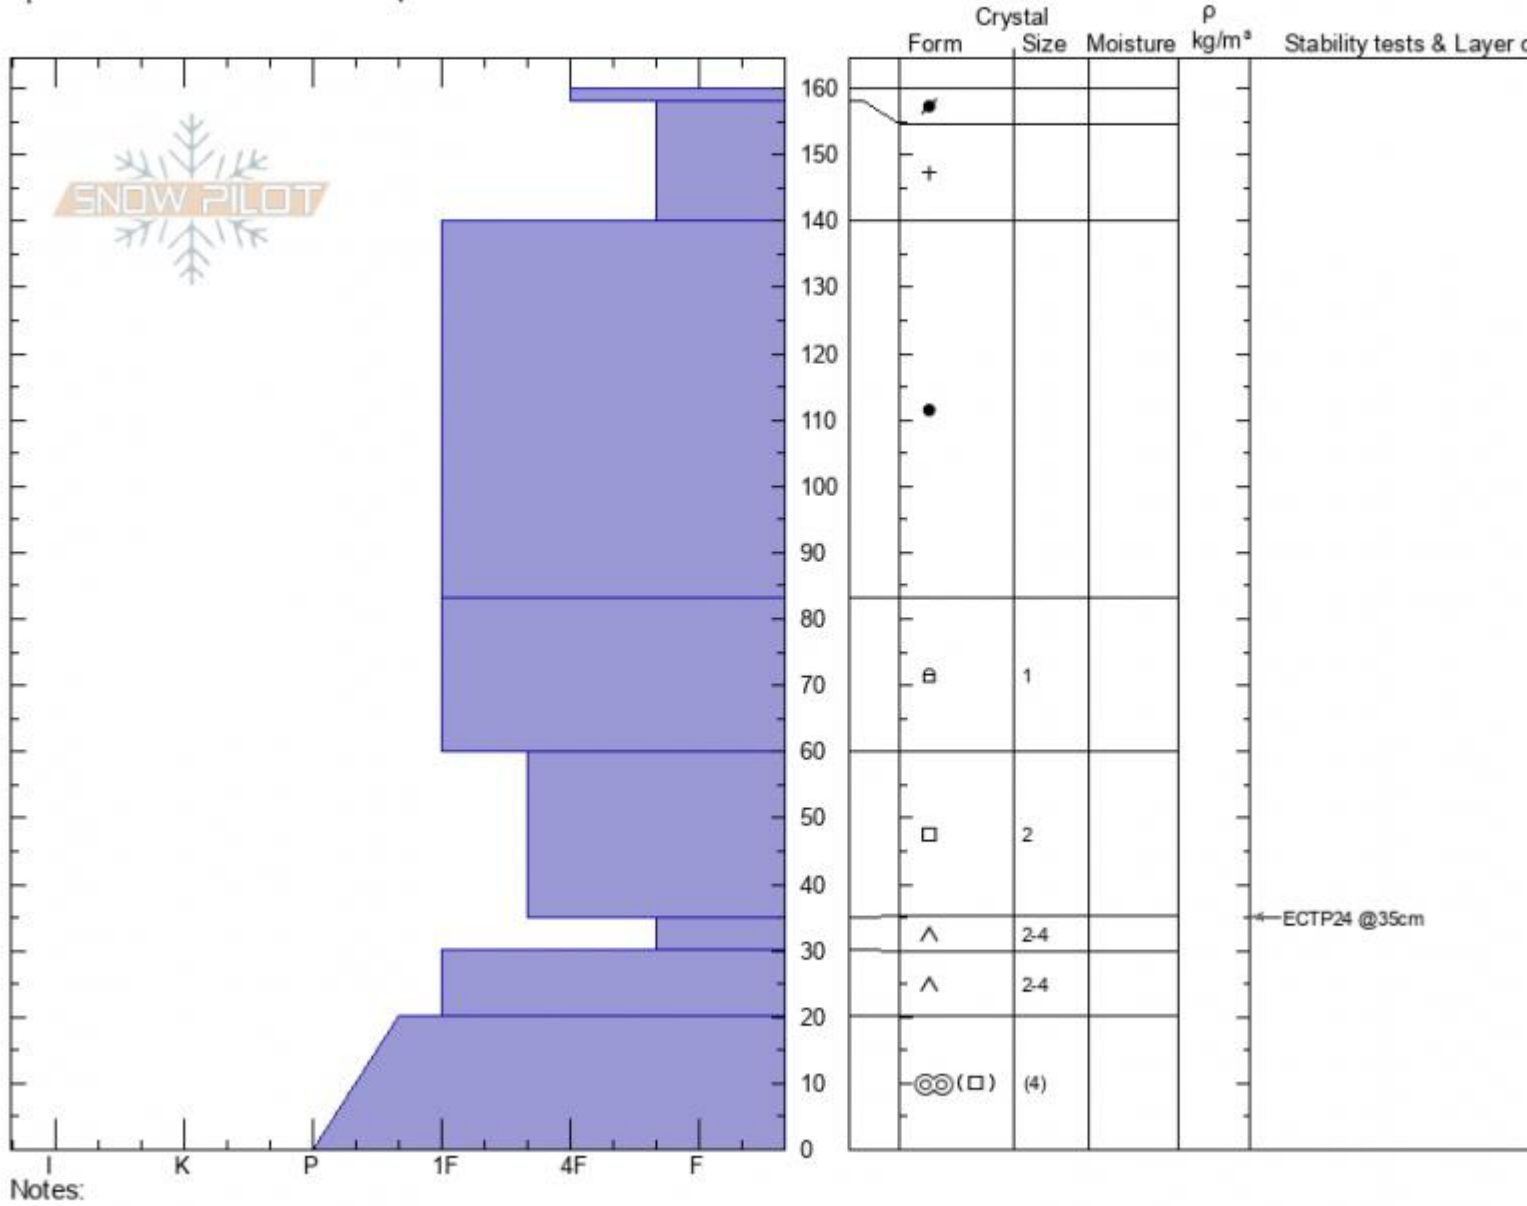

Watkins Creek
Lionhead Range
MT
 Elevation: **8812 ft**
 Aspect: **30°**
 Specifics: **Snowmobile tracks on slope**

Ian Hoyer
01/11/2022 - 1:15pm
 Co-ord: **44.73407N, -111.34765W**
 Slope Angle: **38°**
 Wind Loading: **no**

Stability: **Good**
 Air Temperature:
 Sky Cover: **OVC**
 Precipitation: **NO**
 Wind: **Calm**

HS:160 Layer Notes:
PF: 50 35-30cm: **Problematic layer**

Advisory Region
 Lionhead Range
 Longitude
 -111.32W
 Latitude
 44.71N
 Lionhead Range, 2022-01-11