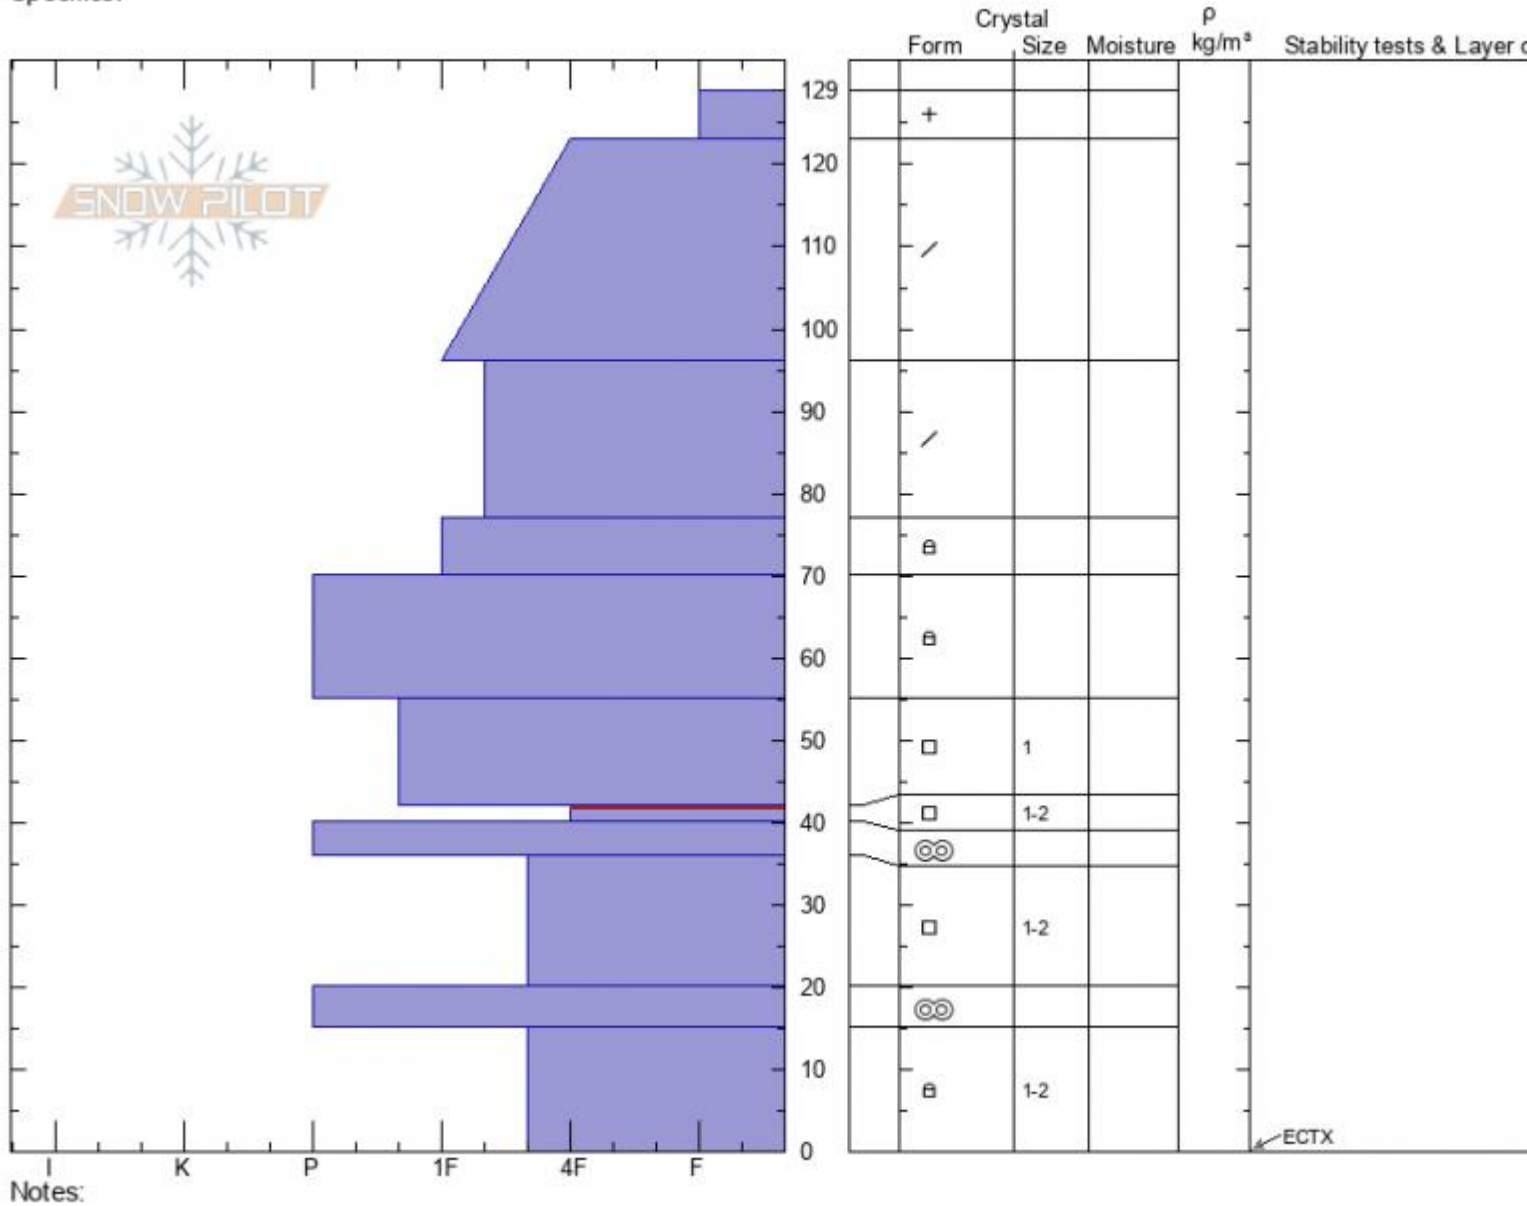

Divide Peak South Face
Gallatin Range-N
MT
 Elevation: **9620 ft**
 Aspect: **175°**
 Specifics:

Dave Zinn
01/03/2022 - 2:00pm
 Co-ord: **45.40245N, -110.97065W**
 Slope Angle: **30°**
 Wind Loading: **no**

Stability: **Very Good**
 Air Temperature:
 Sky Cover: **BKN**
 Precipitation: **NO**
 Wind: **SW Light Breeze**

HS: **129** Layer Notes:
 42-40cm: **Problematic layer**

Advisory Region
 Northern Gallatin
 Longitude
 -110.98W
 Latitude
 45.40N
 Northern Gallatin, 2022-01-07