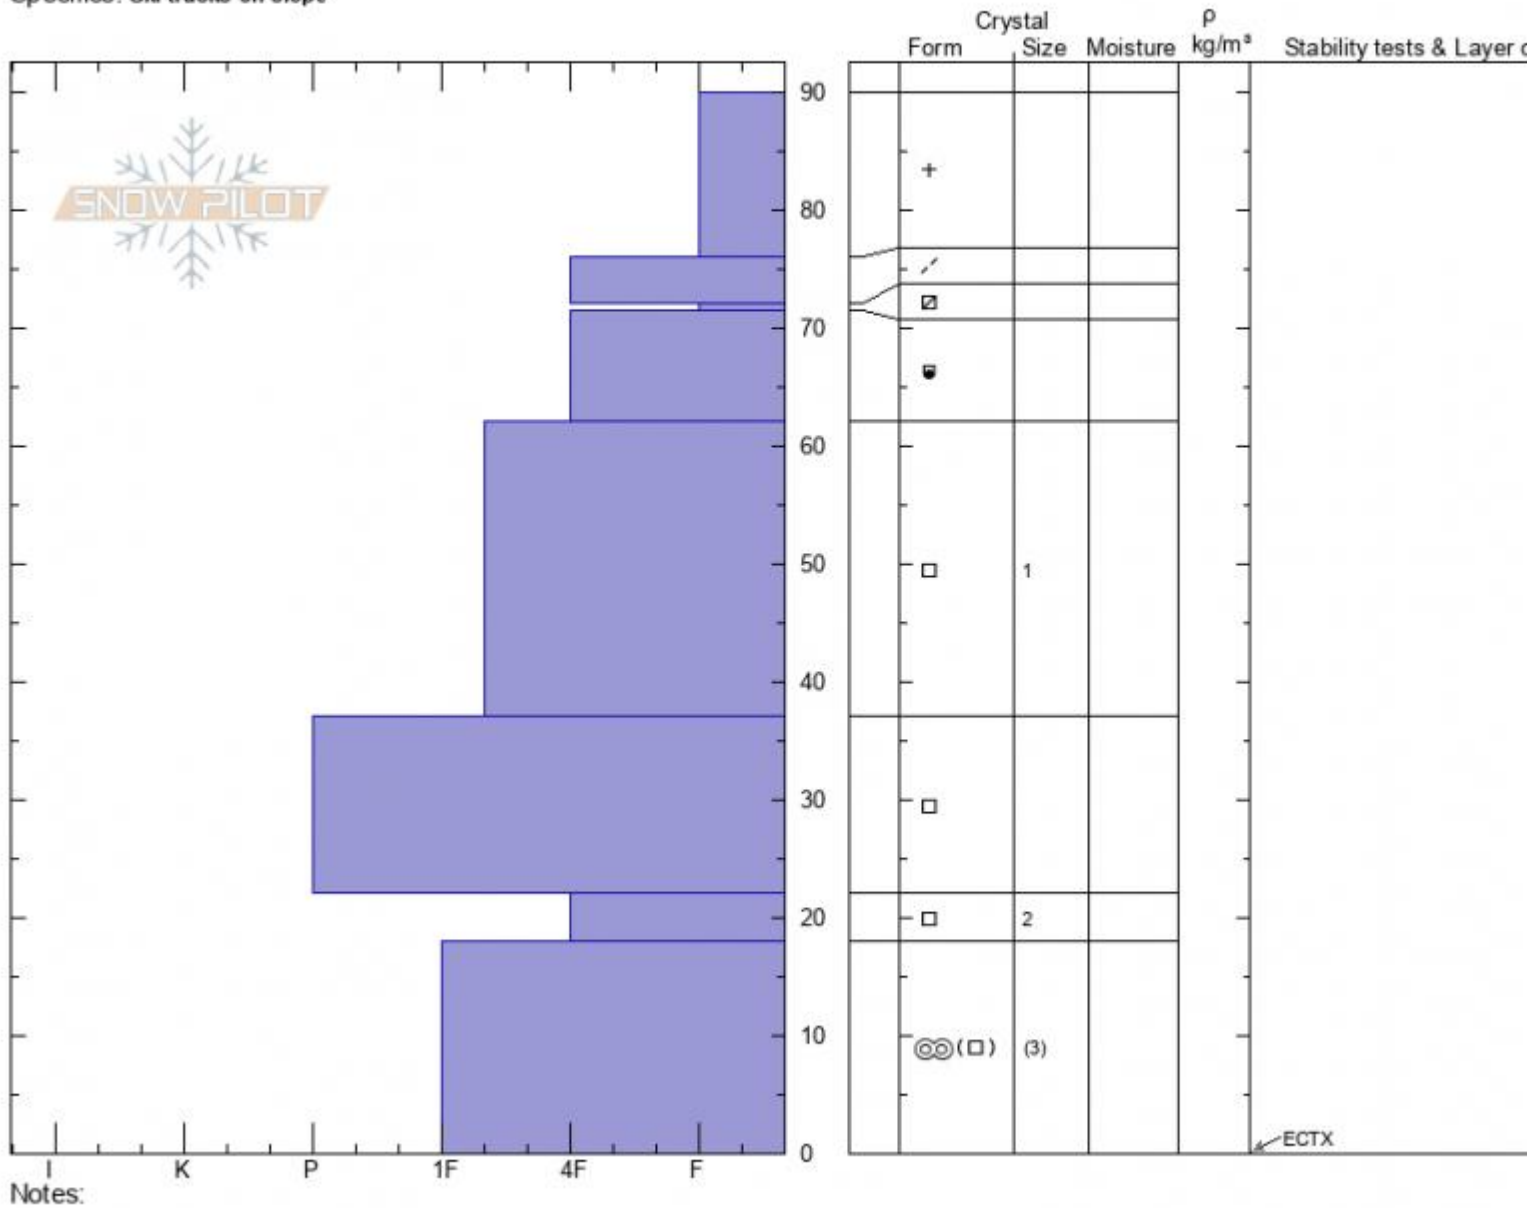

Bacon Rind SE
Madison Range-N
MT
 Elevation: **8700 ft**
 Aspect: **150°**
 Specifics: **Ski tracks on slope**

Ian Hoyer
01/06/2022 - 11:00am
 Co-ord: **44.96611N, -111.09976W**
 Slope Angle: **23°**
 Wind Loading: **no**

Stability: **Good**
 Air Temperature:
 Sky Cover: **OVC**
 Precipitation: **S-1**
 Wind: **Calm**

HS:90 Layer Notes:
 22-18cm: **Problematic layer**

Advisory Region
 Southern Madison
 Longitude
 -111.10W
 Latitude
 44.96N
 Southern Madison, 2022-01-06