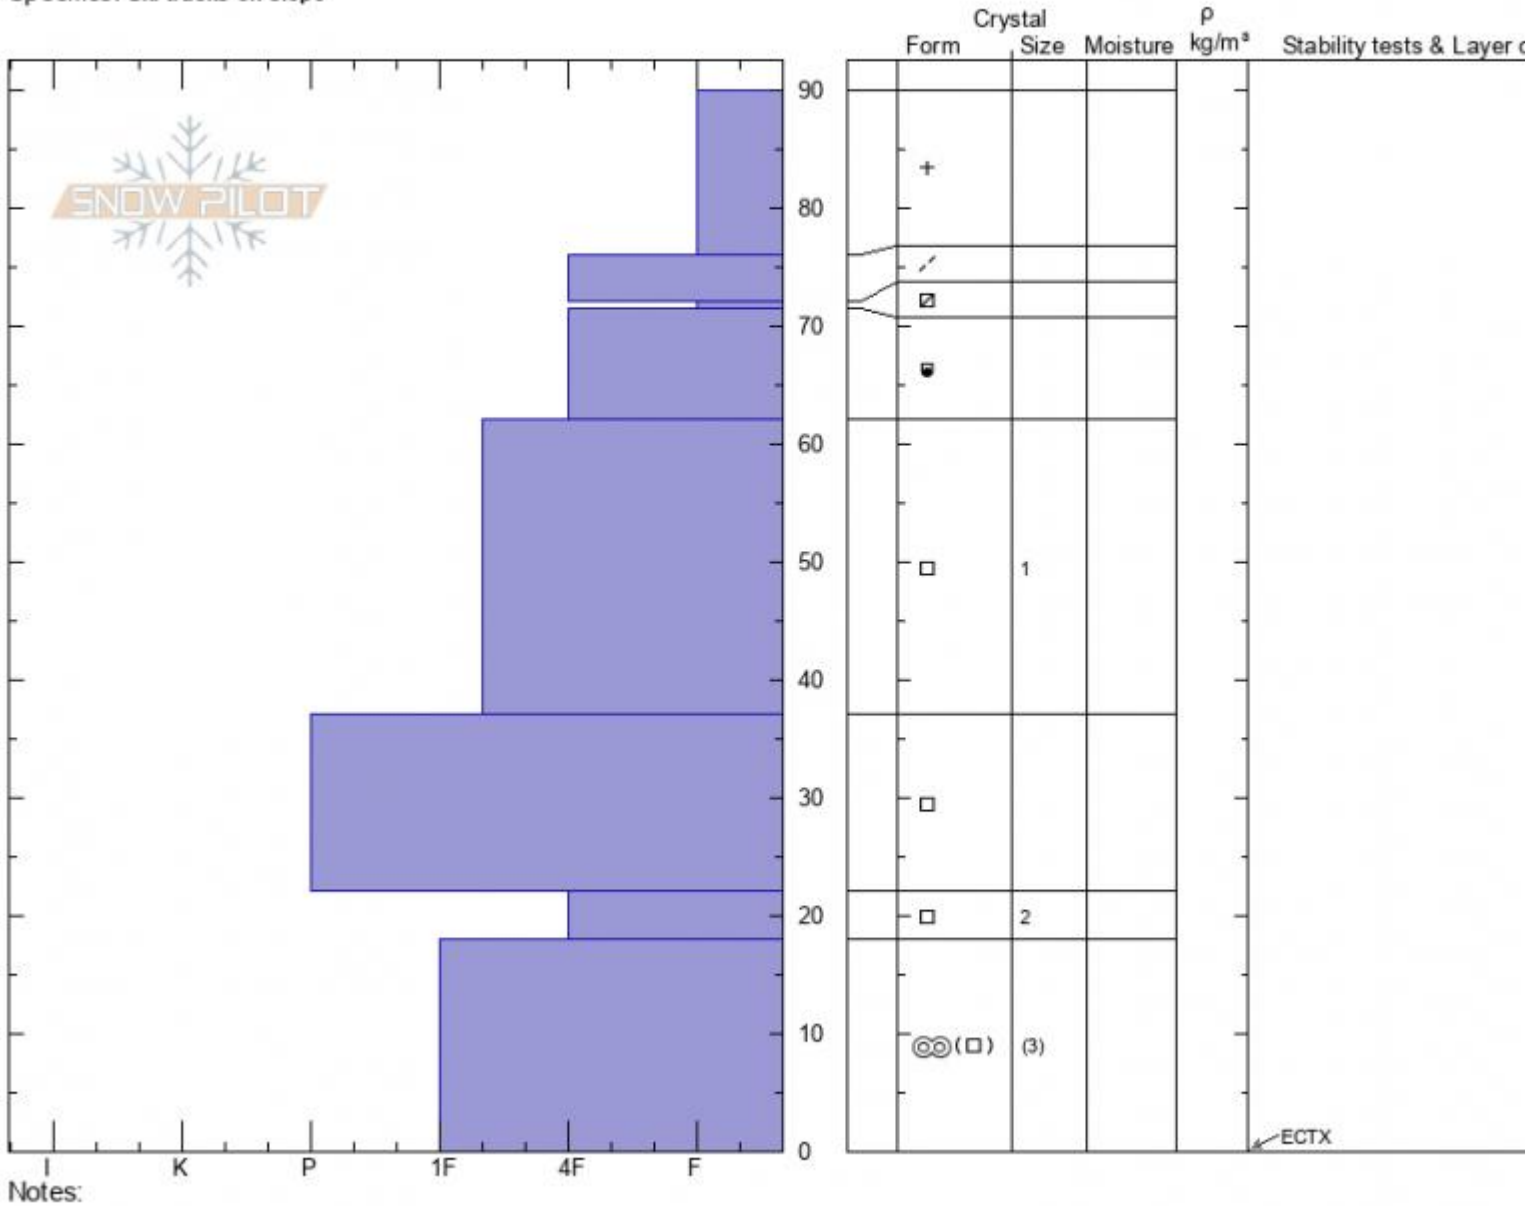

Bacon Rind SE
Madison Range-N
MT
 Elevation: **8700 ft**
 Aspect: **150°**
 Specifics: **Ski tracks on slope**

Ian Hoyer
01/06/2022 - 11:00am
 Co-ord: **44.96611N, -111.09976W**
 Slope Angle: **23°**
 Wind Loading: **no**

Stability: **Good**
 Air Temperature:
 Sky Cover: **OVC**
 Precipitation: **S-1**
 Wind: **Calm**

HS:90 Layer Notes:
 22-18cm: **Problematic layer**

Advisory Region
 Southern Madison
 Longitude
 -111.10W
 Latitude
 44.96N
 Southern Madison, 2022-01-06