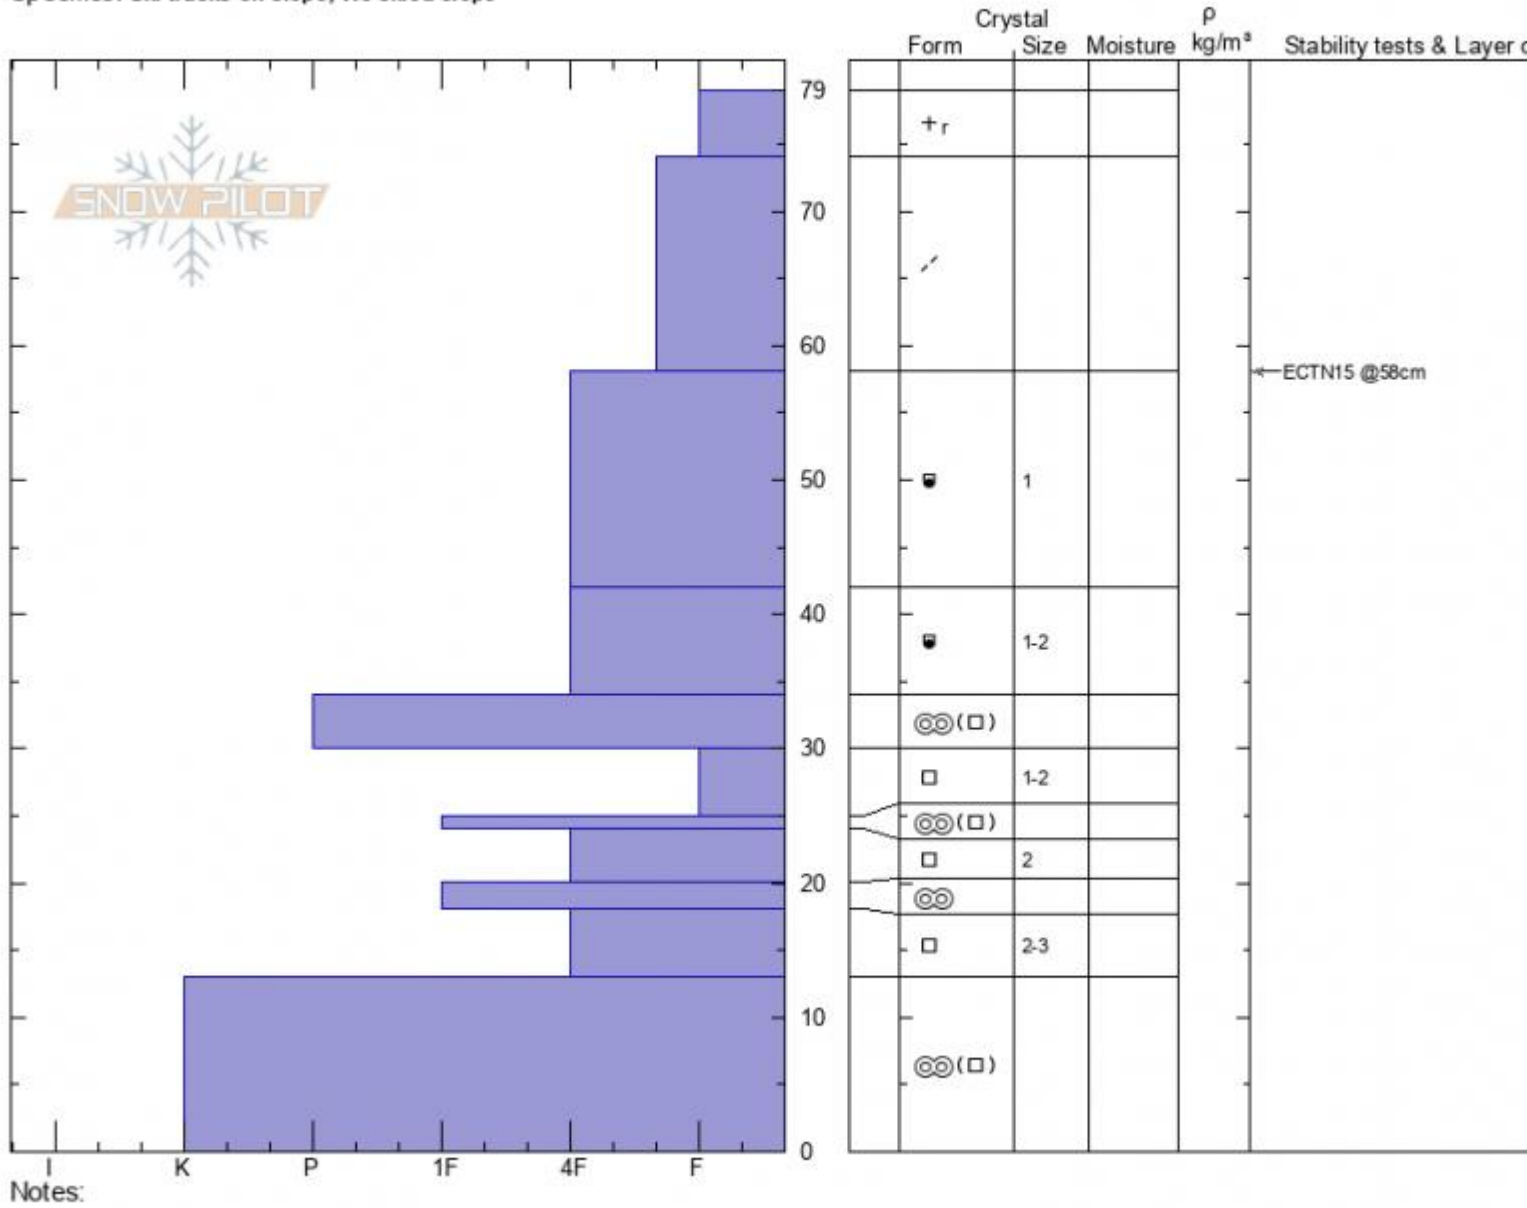

Mt. Ellis-burn
Gallatin Range-N
MT
 Elevation: **8306 ft**
 Aspect: **70°**
 Specifics: **Ski tracks on slope; We skied slope**

Hannah Marshall
01/04/2022 - 1:00pm
 Co-ord: **12T 503522W 5047156N**
 Slope Angle: **23°**
 Wind Loading:

Stability: **Good**
 Air Temperature:
 Sky Cover: **BKN**
 Precipitation: **NO**
 Wind:

HS: **79** Layer Notes:
 PF: **50**
 PS: **20**

Advisory Region
 Northern Gallatin
 Longitude
 -110.96W
 Latitude
 45.58N
 Northern Gallatin, 2022-01-04