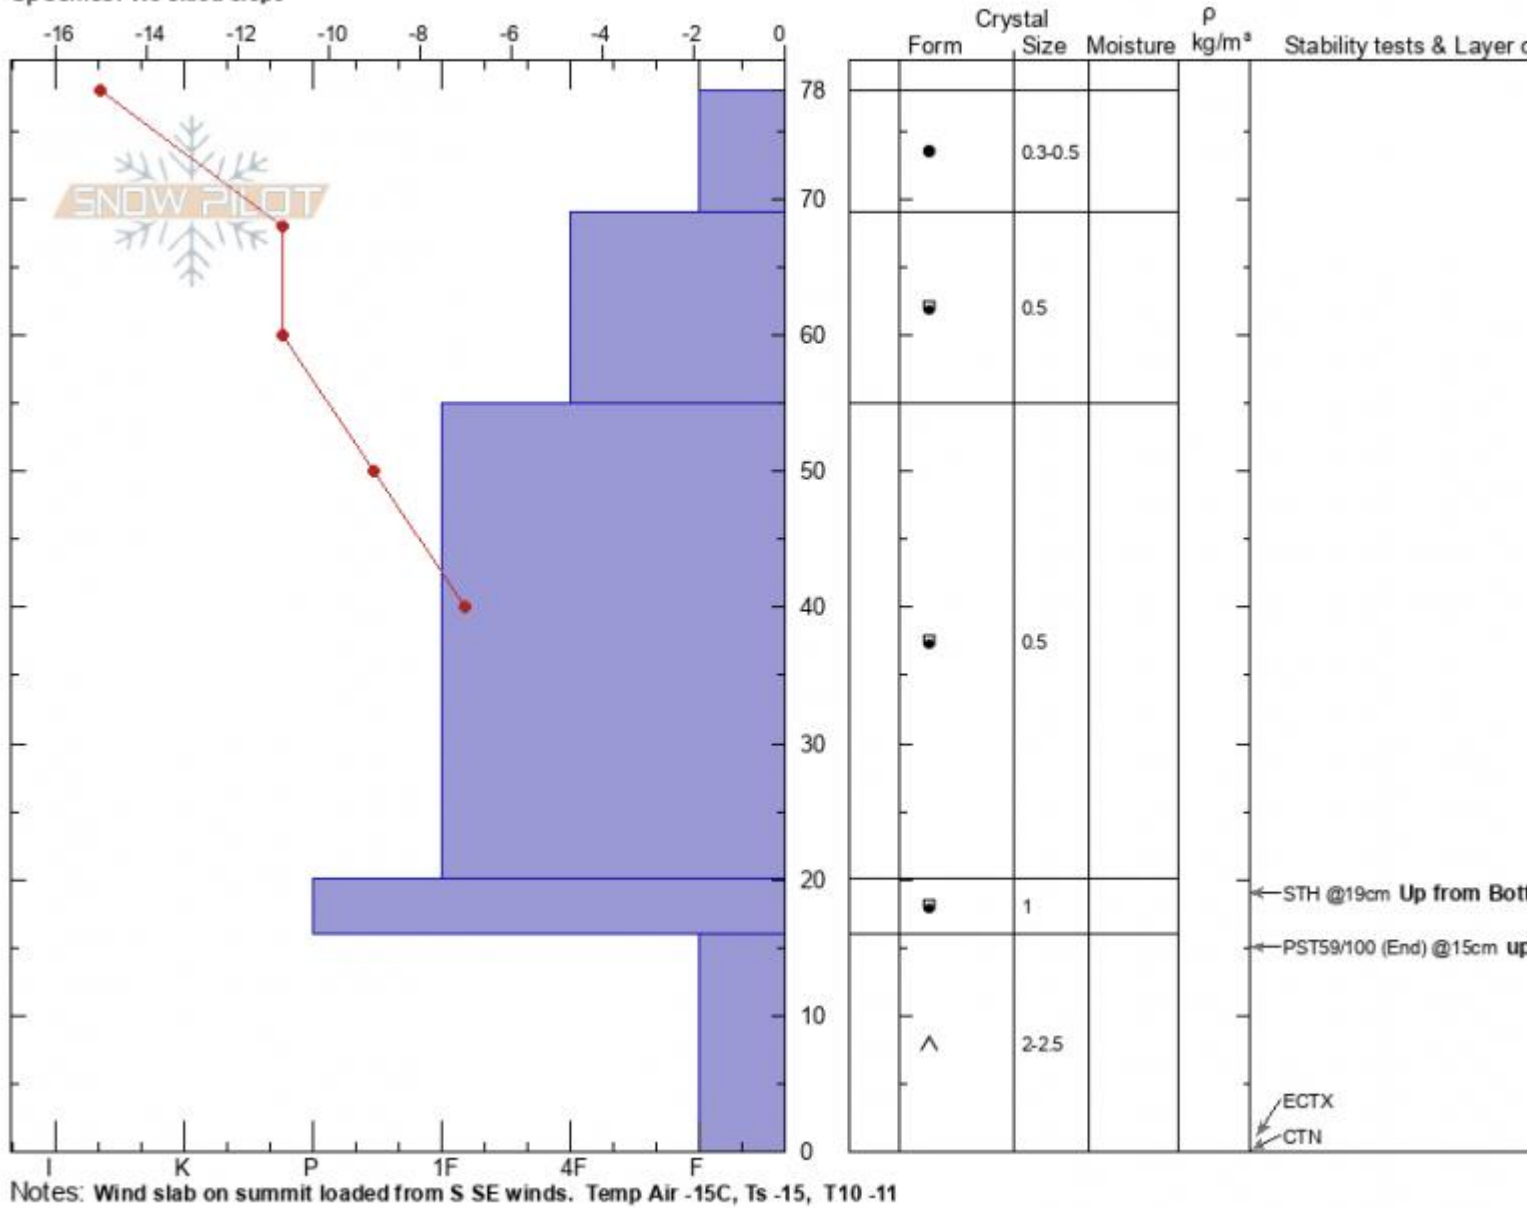

Mt Hebgen
Lionhead Range
MT
 Elevation: **7744 ft**
 Aspect: **135°**
 Specifics: **We skied slope**

SaRah Busse
01/02/2022 - 12:07 pm
 Co-ord: **45.07764N, -111.98914W**
 Slope Angle: **12°**
 Wind Loading: **yes**

Stability: **Good**
 Air Temperature: **-15°C**
 Sky Cover: **BKN**
 Precipitation: **NO**
 Wind: **SW Light Breeze**

HS: **78** Layer Notes:
 16-0cm: **Problematic layer**

Advisory Region
 Lionhead Range
 Longitude
 -112.21W
 Latitude
 44.47N
 Lionhead Range, 2022-01-03