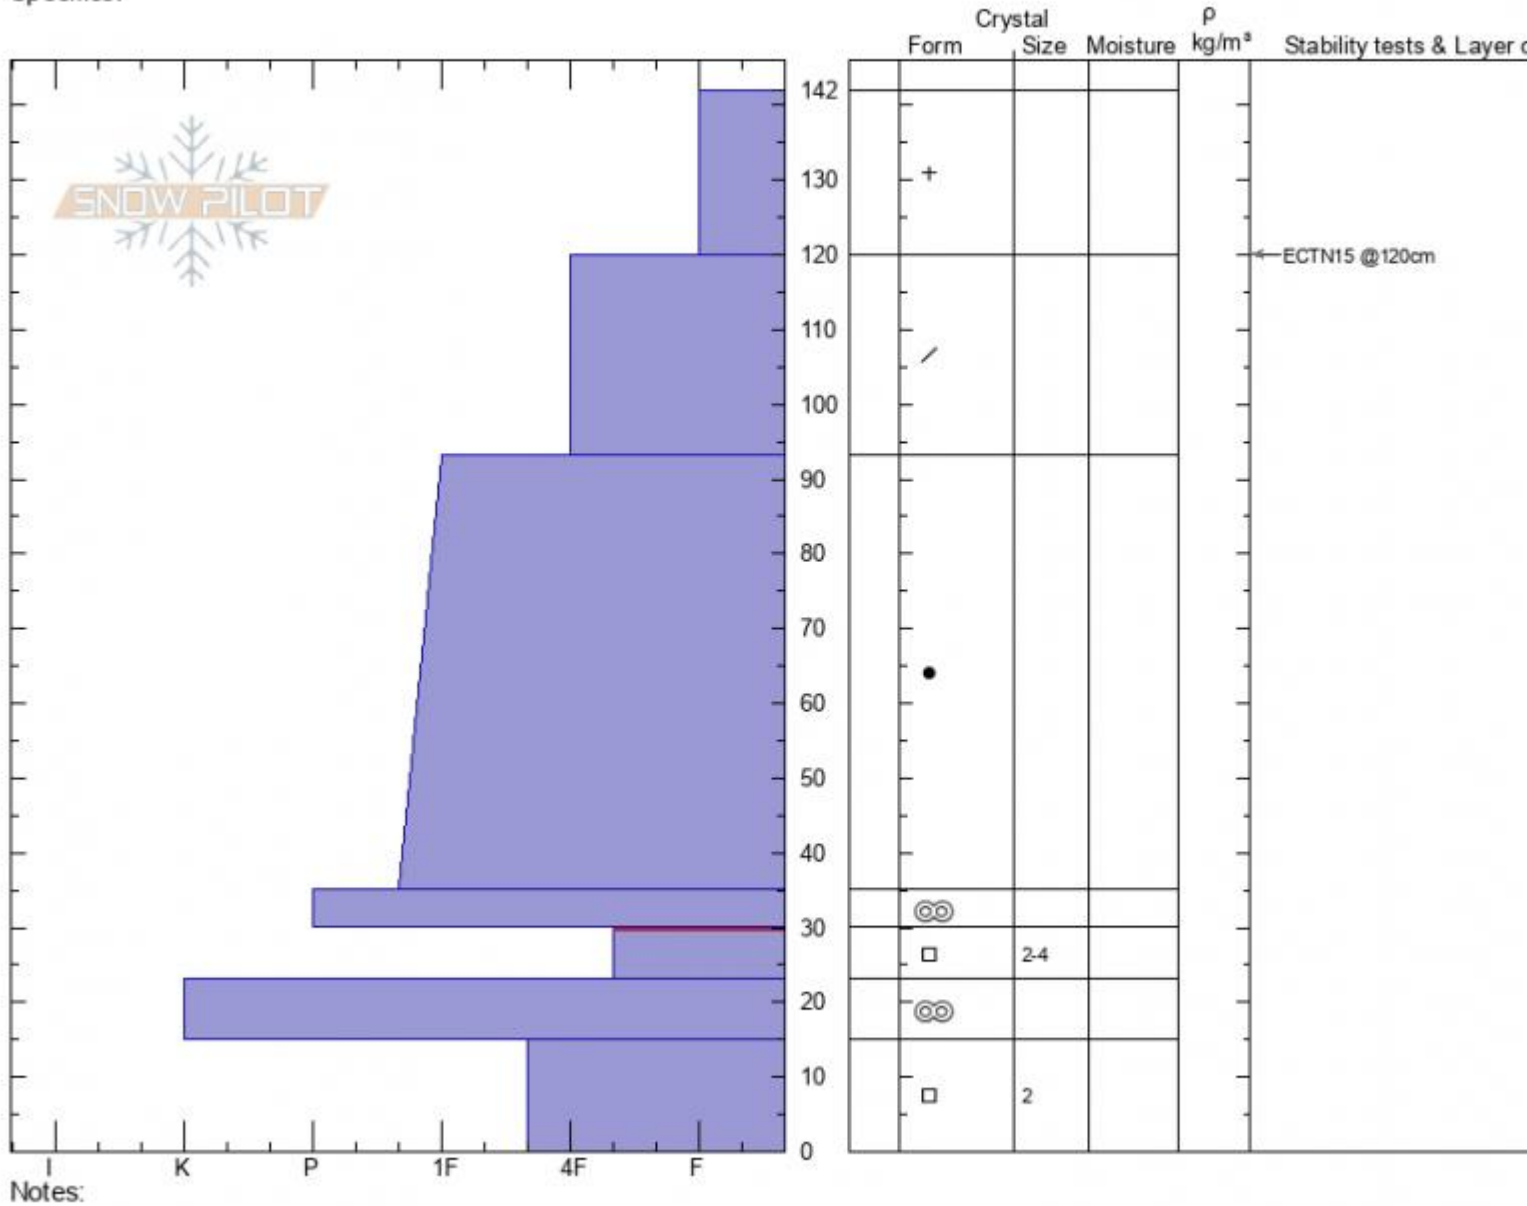

Below Marge's
 Lionhead Range
 MT
 Elevation: 8316 ft
 Aspect: 180°
 Specifics:

Dave Zinn
 12/30/2021 - 1:00pm
 Co-ord: 44.71548N, -111.31013W
 Slope Angle: 20°
 Wind Loading: no

Stability: Fair
 Air Temperature:
 Sky Cover: OVC
 Precipitation: S2
 Wind: SW Calm

HS:142 Layer Notes:
 PF: 50 30-23cm: Problematic layer

Advisory Region
 Lionhead Range
 Longitude
 -111.32W
 Latitude
 44.73N
 Lionhead Range, 2022-01-02