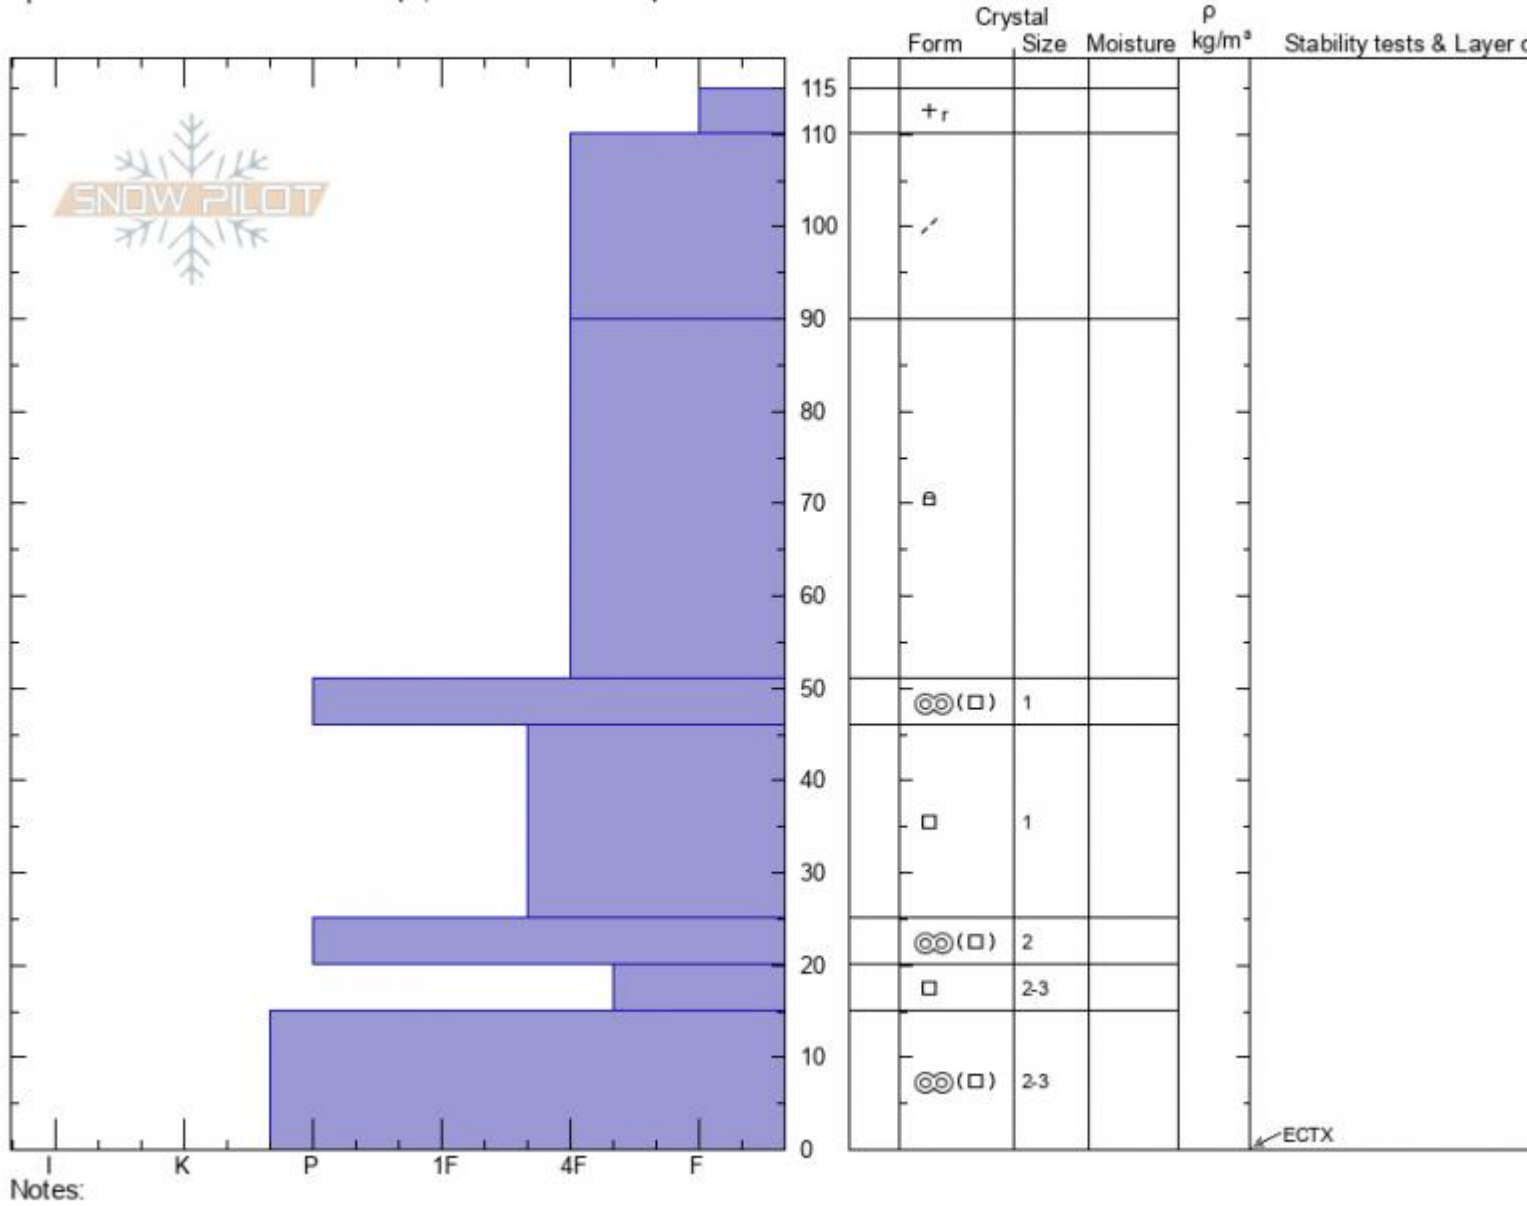

3rd yellow mule  
Madison Range-N  
MT

Hannah Marshall  
12/21/2021 - 12:11pm

Stability:  
Air Temperature:  
Sky Cover: **BKN**  
Precipitation: **NO**  
Wind:

HS:115 Layer Notes:  
PF:90

Elevation:  
Aspect:  
Specifics: Snowmobile tracks on slope; We snowmobiled slope

Advisory Region  
Northern Madison  
Longitude  
-111.38W  
Latitude  
45.17N  
Northern Madison, 2021-12-21