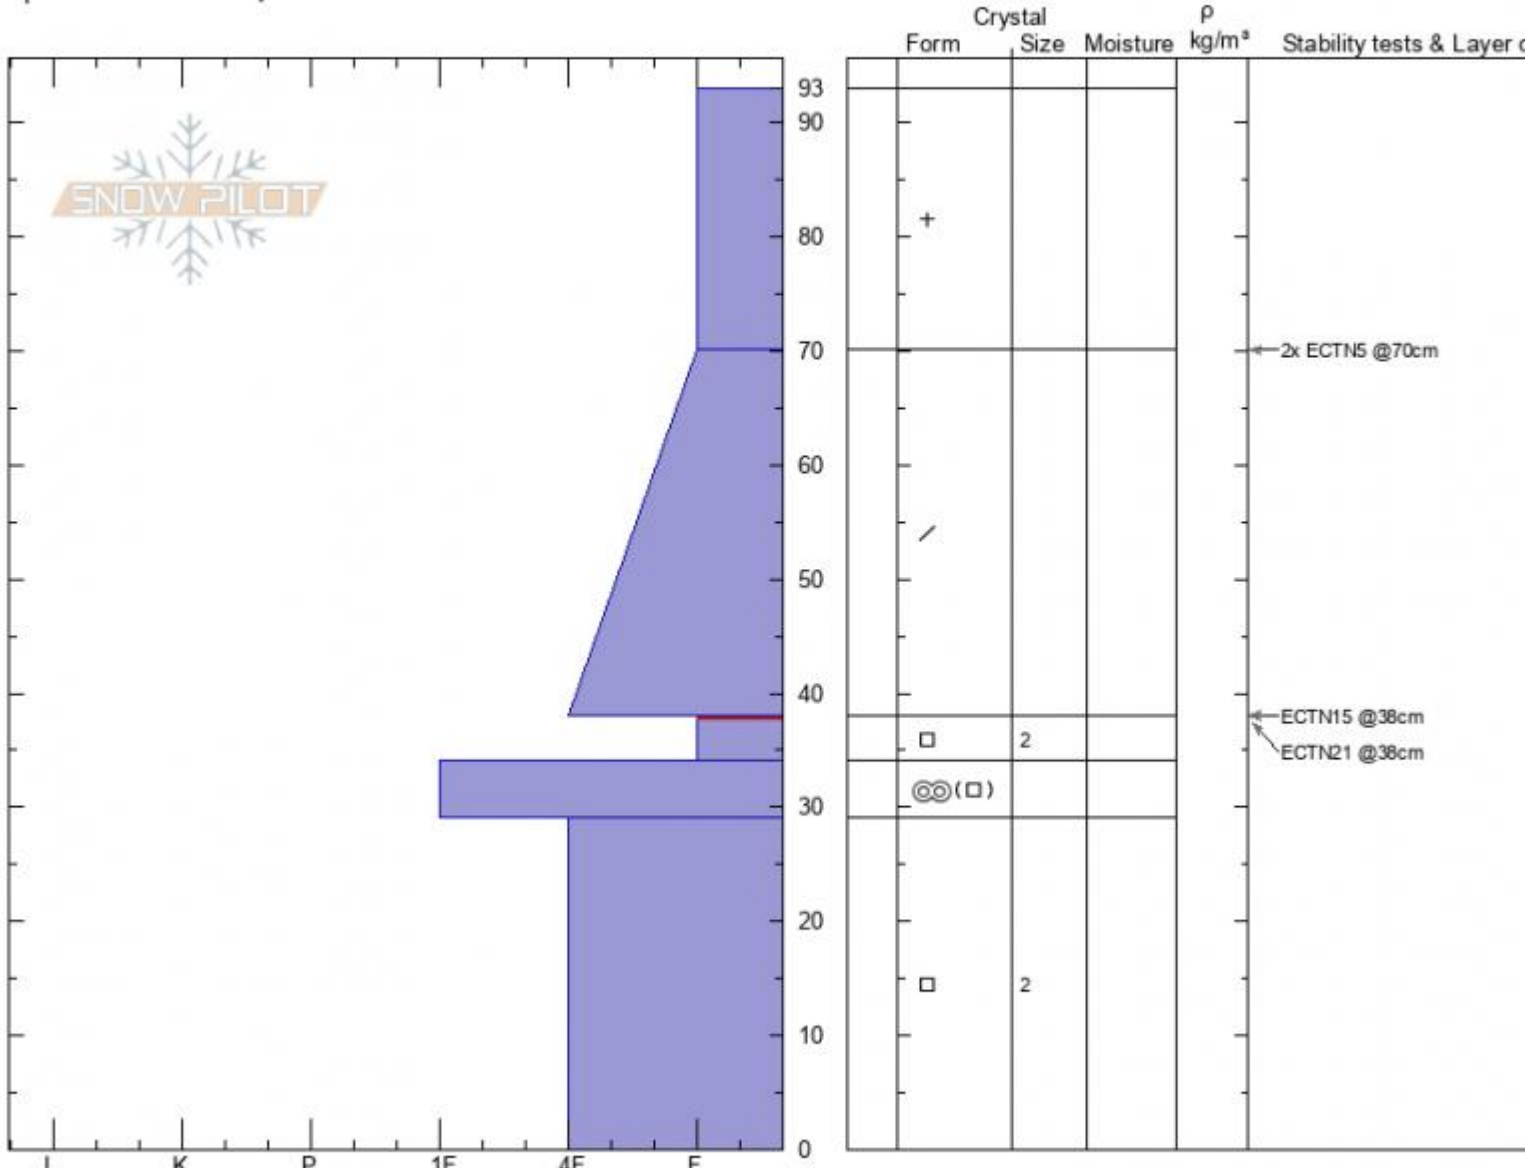

Rasta Chutes Profile
Cooke City
MT
 Elevation: **9952 ft**
 Aspect: **200°**
 Specifics: **We skied slope**

Dave Zinn
12/20/2021 - 11:30am
 Co-ord: **45.07123N, -109.94517W**
 Slope Angle: **33°**
 Wind Loading: **no**

Stability: **Good**
 Air Temperature:
 Sky Cover: **OVC**
 Precipitation: **S2**
 Wind: **SW Moderate**

HS: **93** Layer Notes:
 PF: **90** 38-34cm: **Problematic layer**

Notes: Cracking was reported from nearby wind-loaded slopes. This specifically tested a non-wind-loaded slope.