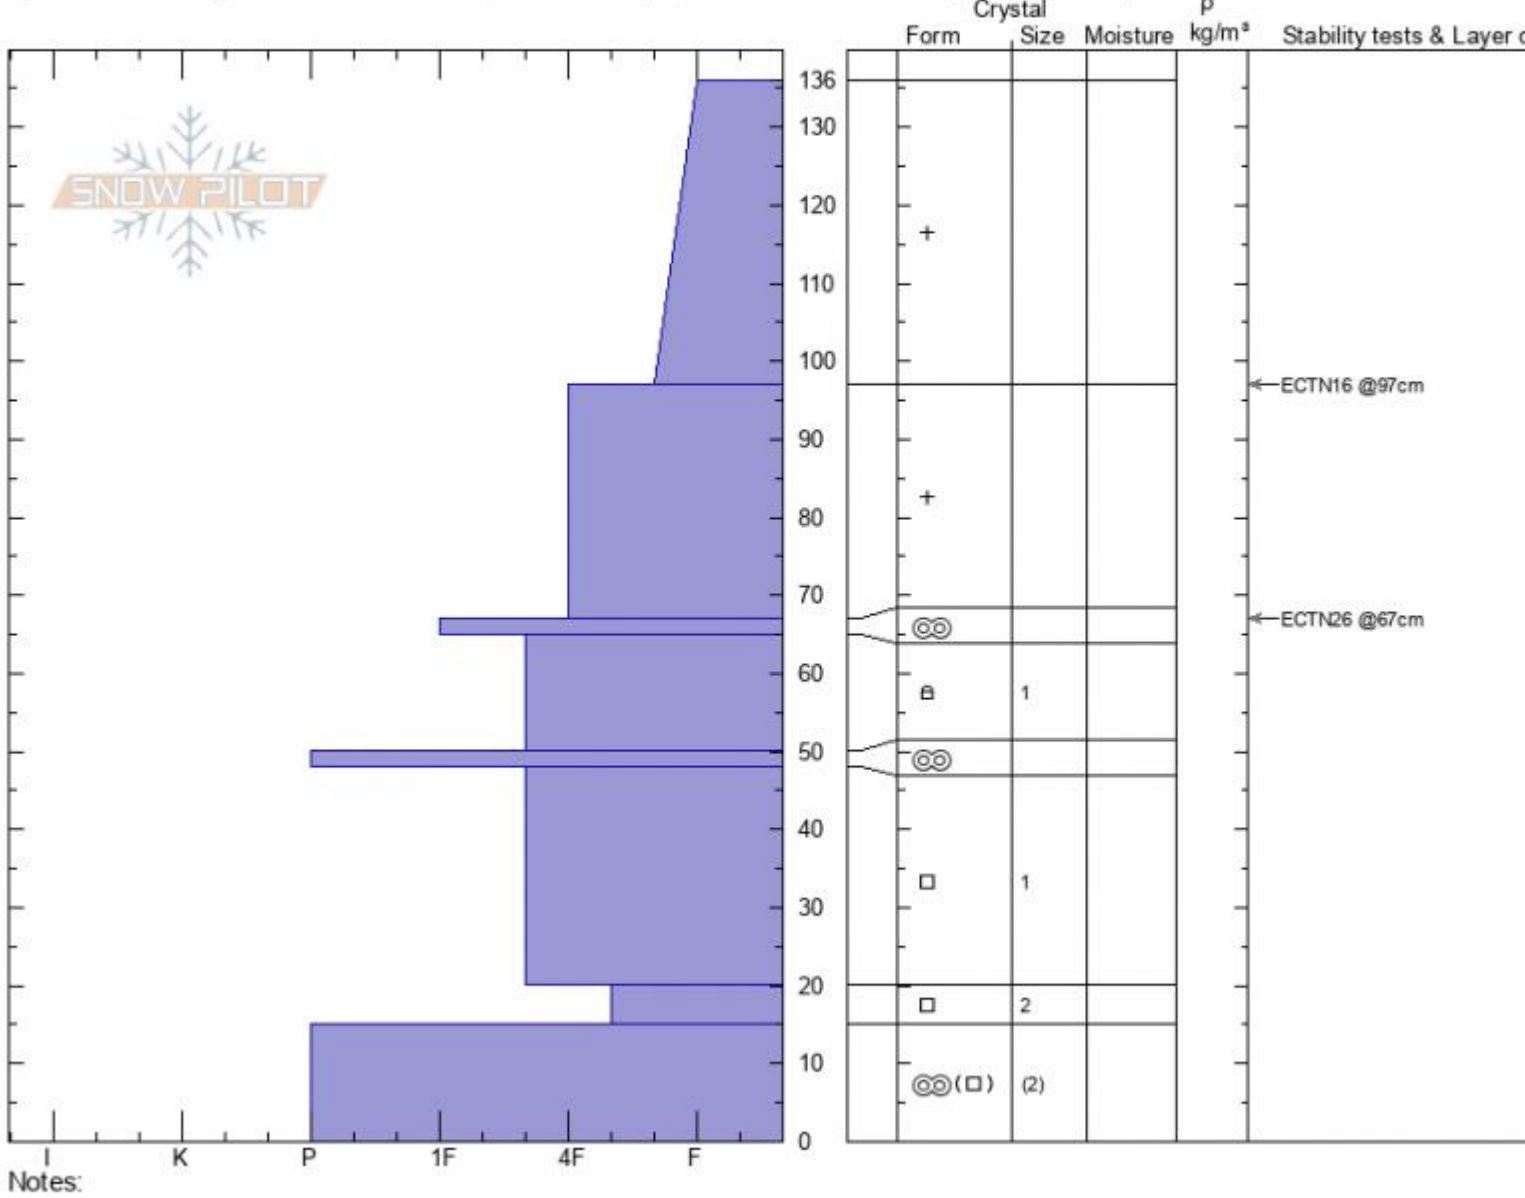

Otter Slide
Madison Range-S
MT

Elevation: **8969 ft**
 Aspect: **50°**

Dave Zinn
12/15/2021 - 1:30pm
 Co-ord: **44.94665N, -111.29953W**
 Slope Angle: **20°**
 Wind Loading: **no**

Stability: **Very Poor**
 Air Temperature:
 Sky Cover: **BKN**
 Precipitation: **S-1**
 Wind: **S Calm**

HS: **136** Layer Notes:
 PF: **100**

Specifics: Cracking; Recent avalanche activity on similar slopes; Recent avalanche activity on different slopes

Advisory Region
 Southern Madison
 Longitude
 -111.27W
 Latitude
 45.06N
 Southern Madison, 2021-12-15