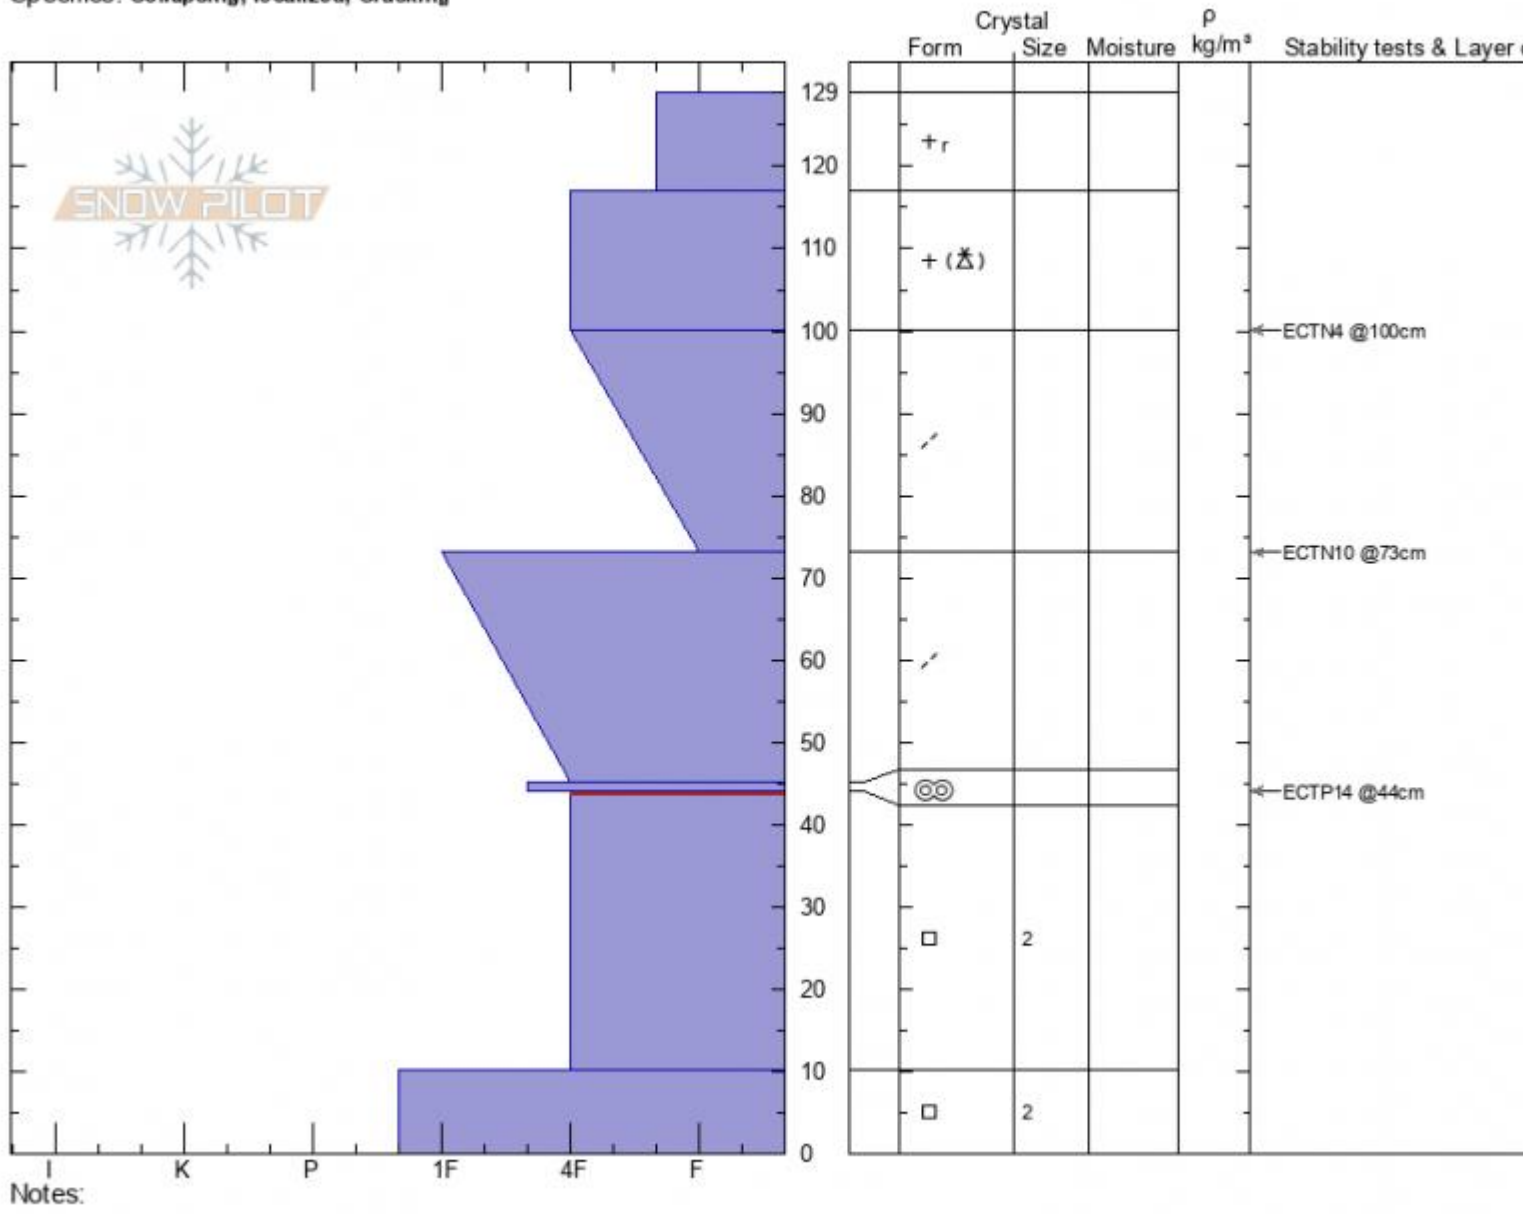

**Lionhead Ridge**  
**Lionhead Range**  
**MT**  
 Elevation: **8706 ft**  
 Aspect: **30°**  
 Specifics: Collapsing, localized; Cracking

**Dave Zinn**  
**12/12/2021 - 1:00pm**  
 Co-ord: **44.70836N, -111.30755W**  
 Slope Angle: **25°**  
 Wind Loading: **yes**

Stability: **Poor**  
 Air Temperature:  
 Sky Cover: **OVC**  
 Precipitation: **S-1**  
 Wind: **SW Strong**

HS: **129** Layer Notes:  
 PF: **100** 44-10cm: Problematic layer  
 PS: **15**

Advisory Region  
 Lionhead Range  
 Longitude  
 -111.32W  
 Latitude  
 44.71N  
**Avalanche Details: [Collapse/ Cracking Lionhead Ridge](#)**  
 Lionhead Range, 2021-12-12