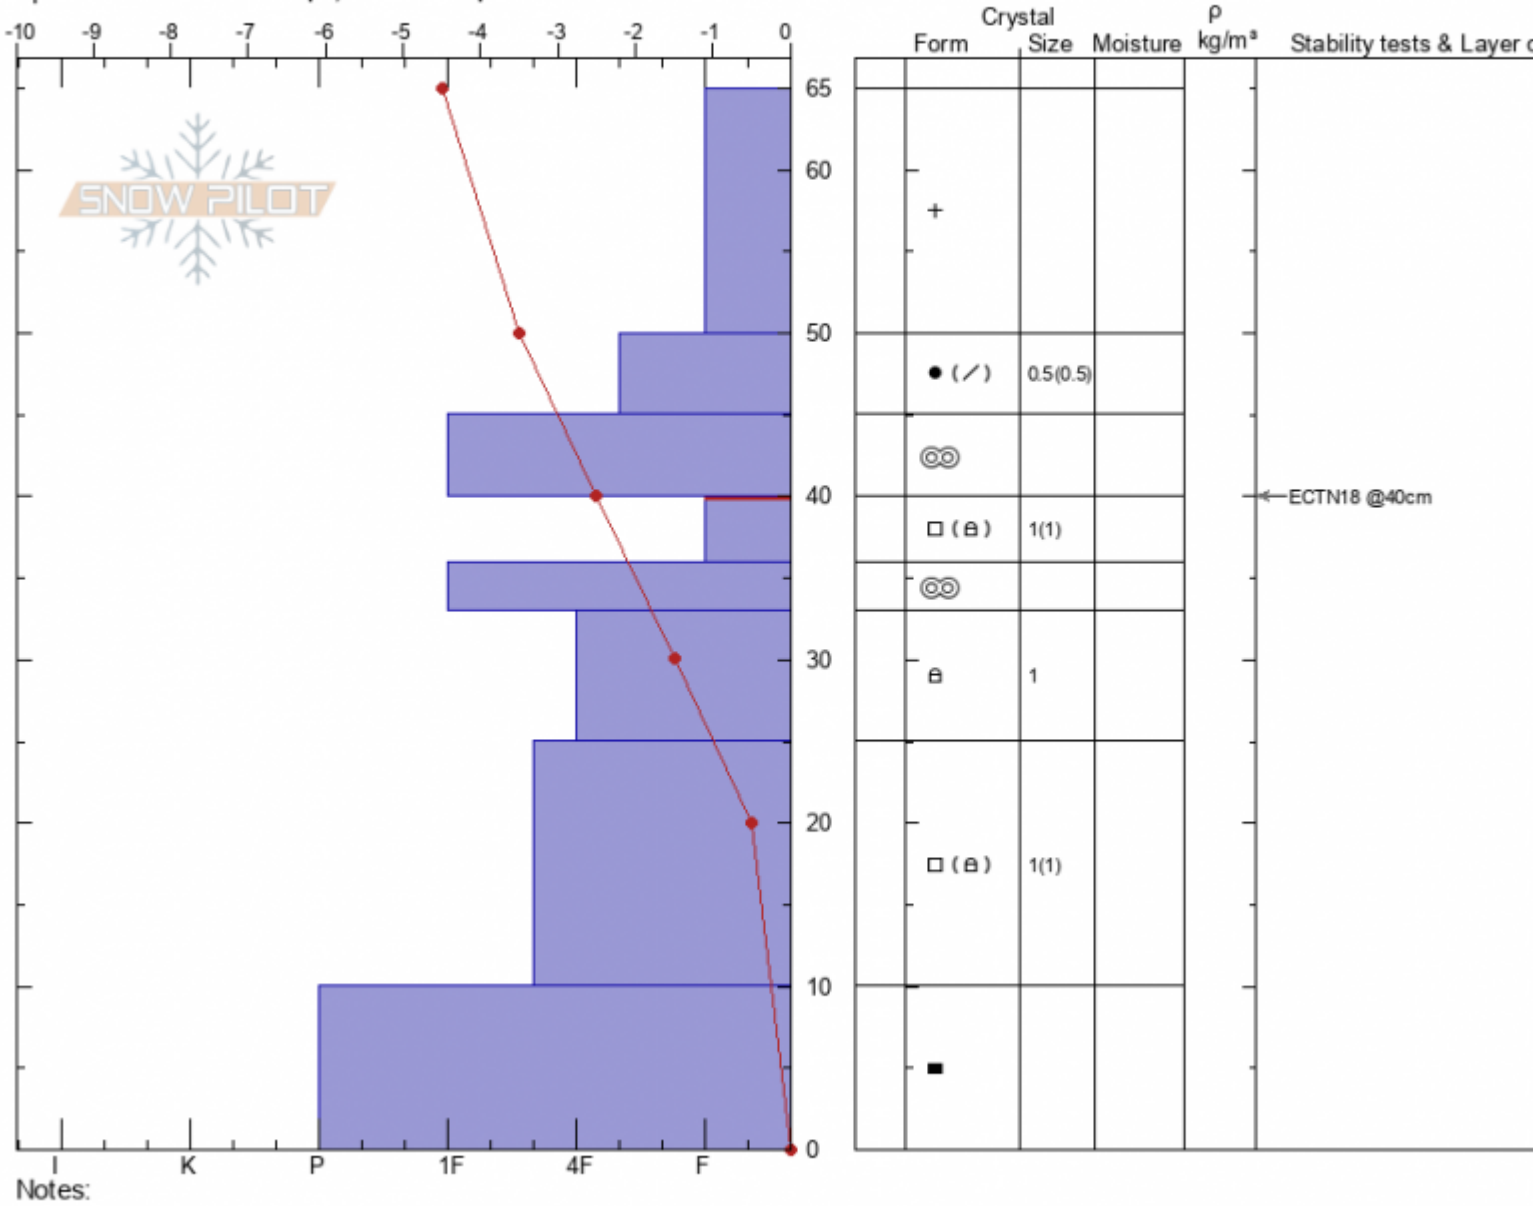

Upper Bradley Mdw  
 Bridger Range  
 MT  
 Elevation: 7904 ft  
 Aspect: 90°  
 Specifics: Ski tracks on slope; We skied slope

Doug Chabot-Admin  
 12/08/2021 - 10:30am  
 Co-ord: 45.83052N, -110.93262W  
 Slope Angle: 30°  
 Wind Loading: no

Stability: **Good**  
 Air Temperature: **-2.3°C**  
 Sky Cover: **BKN**  
 Precipitation: **NO**  
 Wind: **Calm**

HS:65  
 Layer Notes:  
 40-36cm:Problematic layer

Notes:  
 Advisory Region  
 Bridger Range  
 Longitude  
 -110.93W  
 Latitude  
 45.83N  
 Bridger Range, 2021-12-08