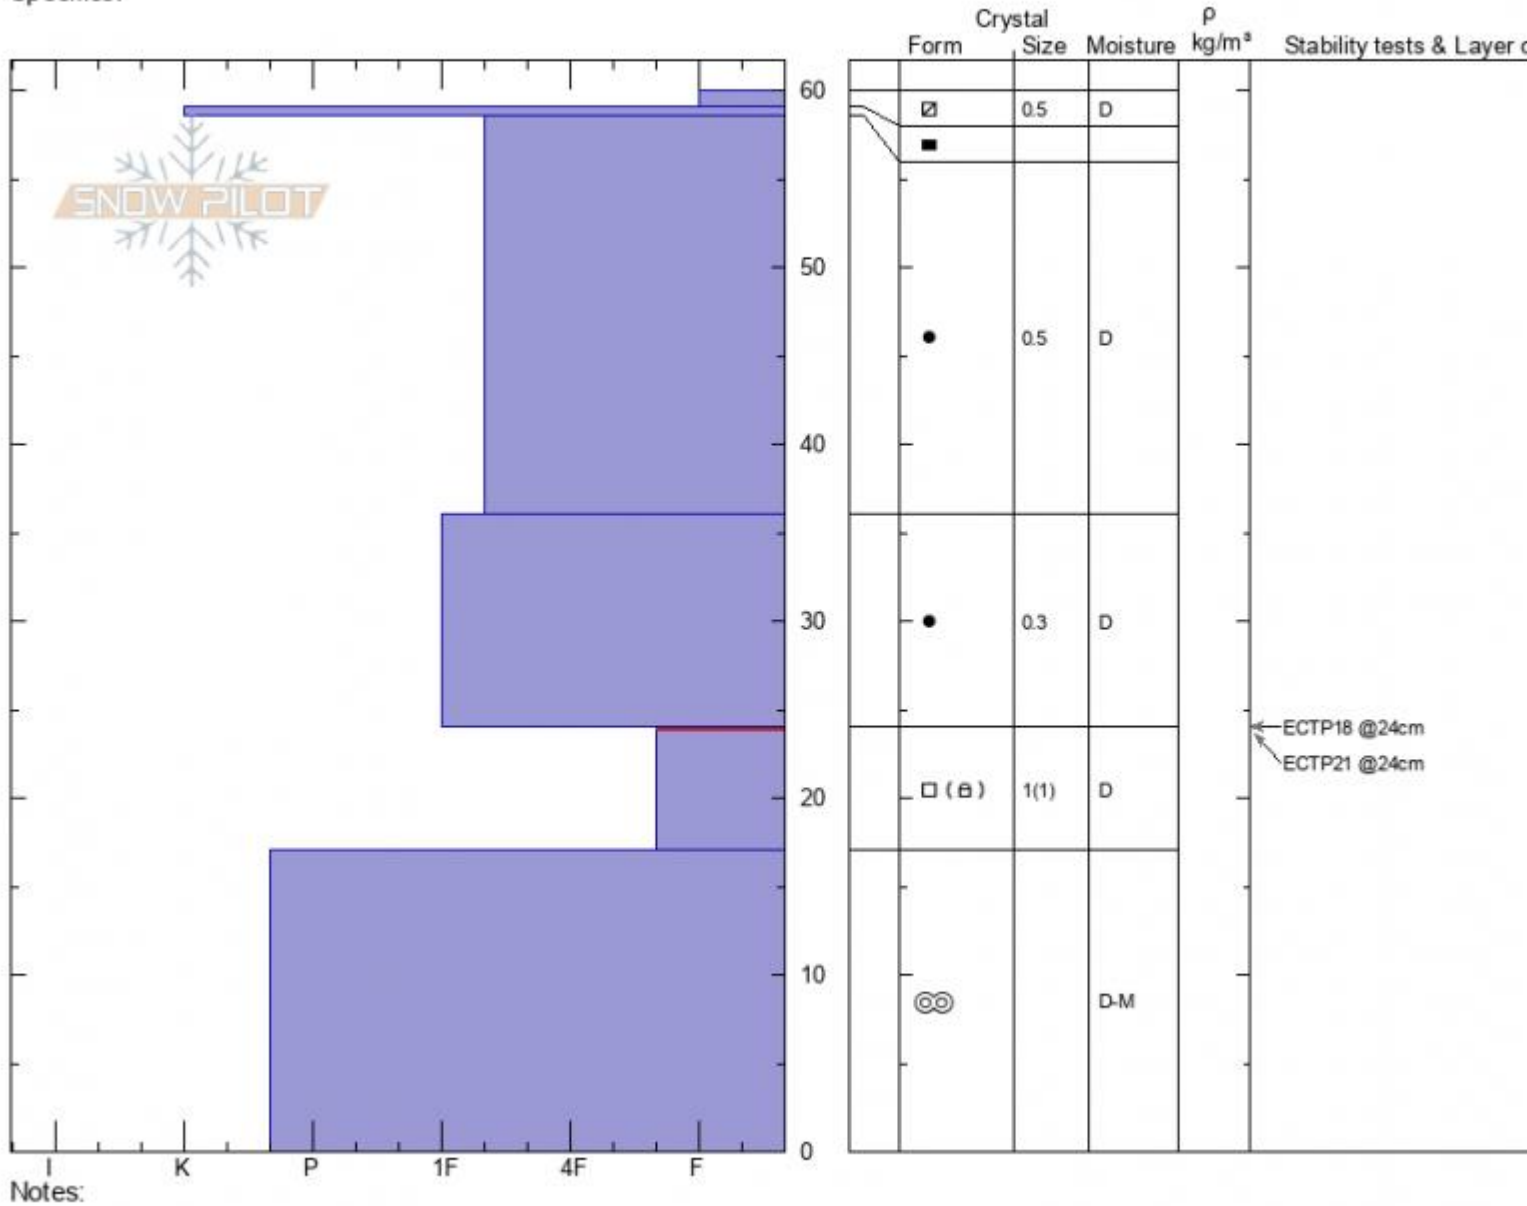

Sawtelle Snow Marker
Centennial Range
ID
 Elevation: **8842 ft**
 Aspect: **50°**
 Specifics:

Doug Chabot-Admin
11/16/2021 - 9:00am
 Co-ord: **44.55203N, -111.43918W**
 Slope Angle: **10°**
 Wind Loading: **no**

Stability: **Good**
 Air Temperature: **-5°C**
 Sky Cover: **CLR**
 Precipitation: **NO**
 Wind: **SW Light Breeze**

HS: **60** Layer Notes:
 24-17cm: **Problematic layer**

Advisory Region
 Island Park
 Longitude
 -111.44W
 Latitude
 44.56N
 Island Park, 2021-11-17