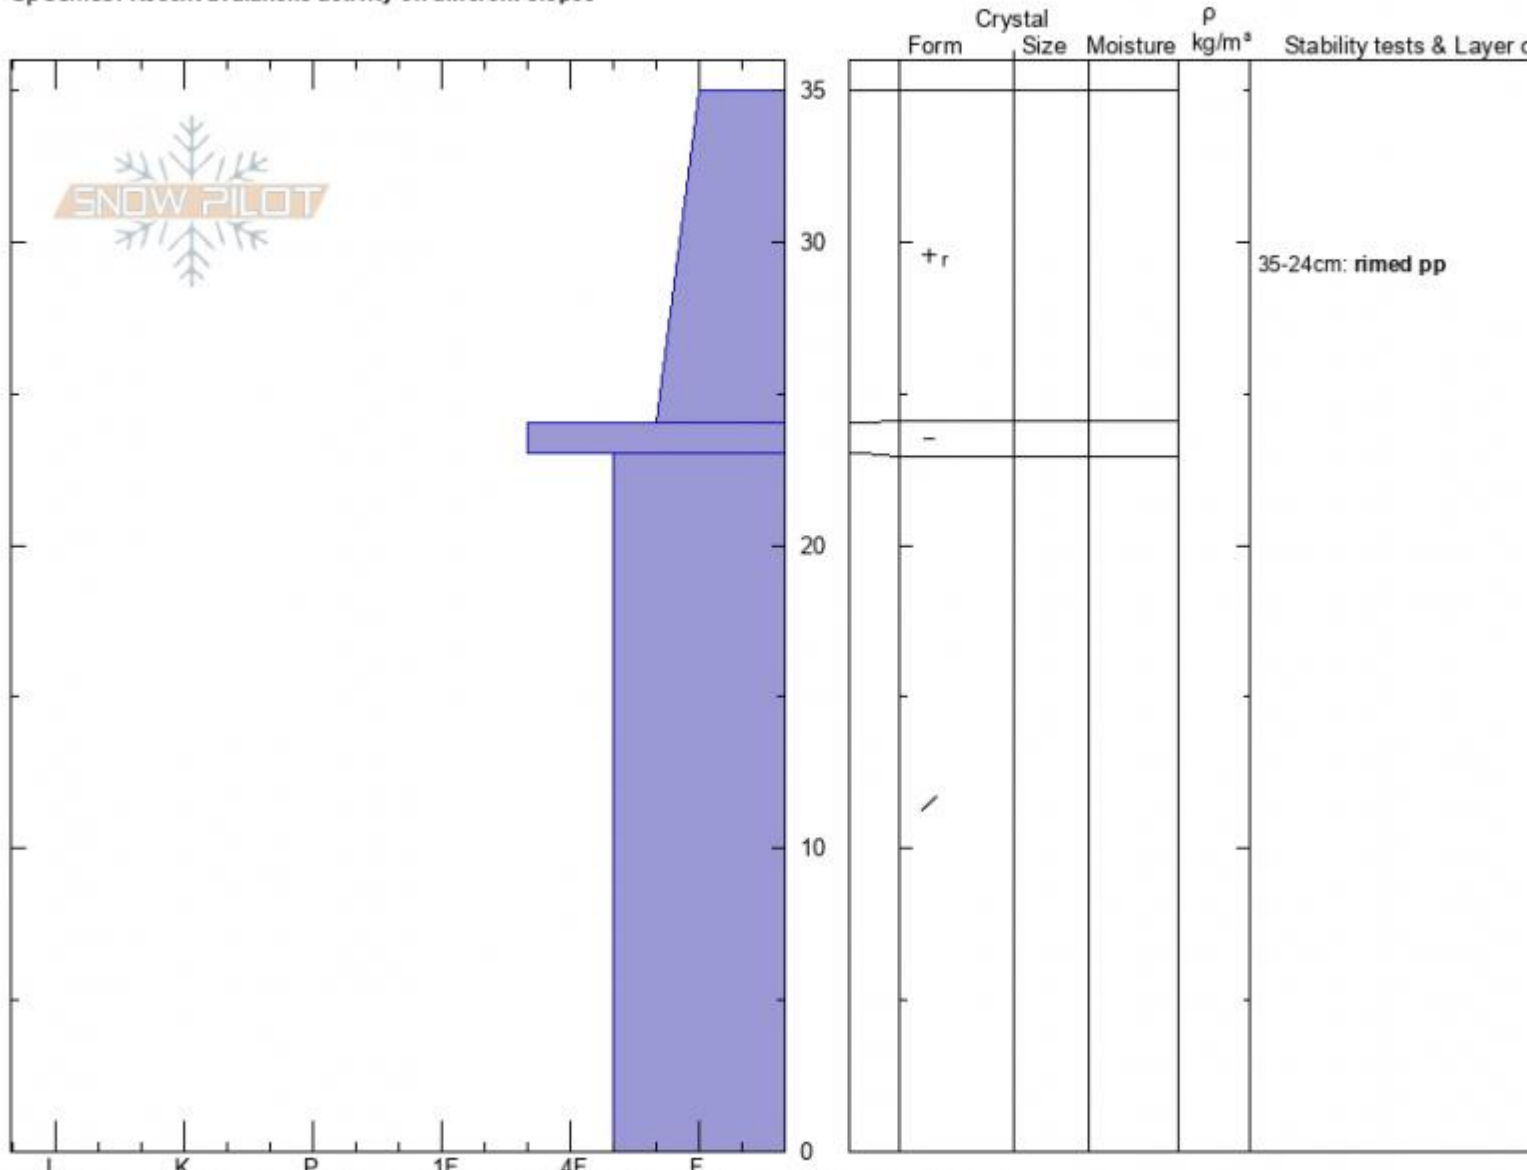

**Lower Ramp Meadow**  
**Bridger Range**  
**MT**  
 Elevation: **7920 ft**  
 Aspect: **180°**  
 Specifics: **Recent avalanche activity on different slopes**

**Alex Marienthal**  
**11/10/2021 - 2:45pm**  
 Co-ord: **45.82908N, -110.92935W**  
 Slope Angle: **10°**  
 Wind Loading:

Stability: **Good**  
 Air Temperature:  
 Sky Cover: **SCT**  
 Precipitation: **NO**  
 Wind: **W Light Breeze**

**HS:35**    Layer Notes:  
 35-24cm: **rimed pp**

Notes: Recent activity: Fresh drifts broke naturally on wind loaded slopes, high on Saddle Peak.