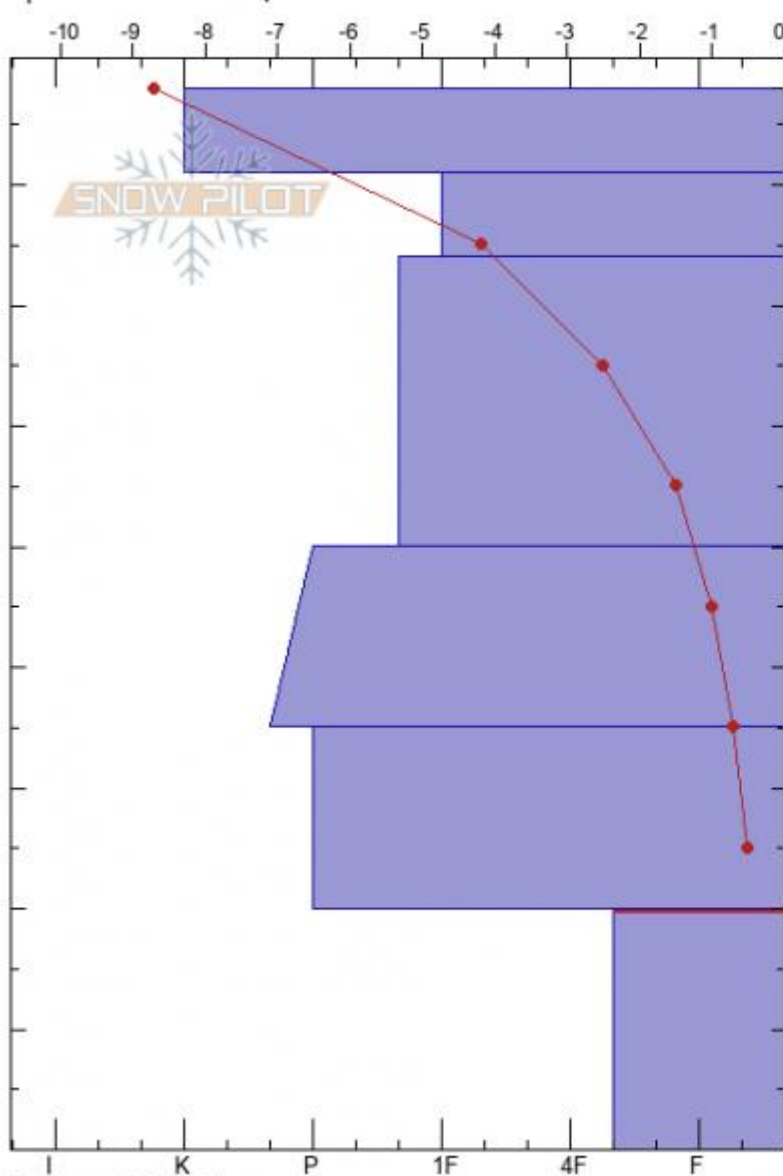

Beehive Basin
Madison Range-N
MT
 Elevation: **8542 ft**
 Aspect: **SW**
 Specifics: **We skied slope**

Zach Keskinen
04/01/2021 - 10:45am
 Co-ord: **45.32256N, -111.38968W**
 Slope Angle: **32°**
 Wind Loading: **no**

Stability: **very_good**
 Air Temperature: **0.5°C**
 Sky Cover: **CLR**
 Precipitation: **NO**
 Wind: **Calm**

HS: **88** Layer Notes:
 PF: **5** 20-0cm: **Problematic layer**

Form	Crystal Size	Moisture	ρ kg/m ³	Stability tests & Layer c
⊙⊙		D		
●	1	D		
○		D		
●	1	D		
○		D		
○ (B)	24	M		