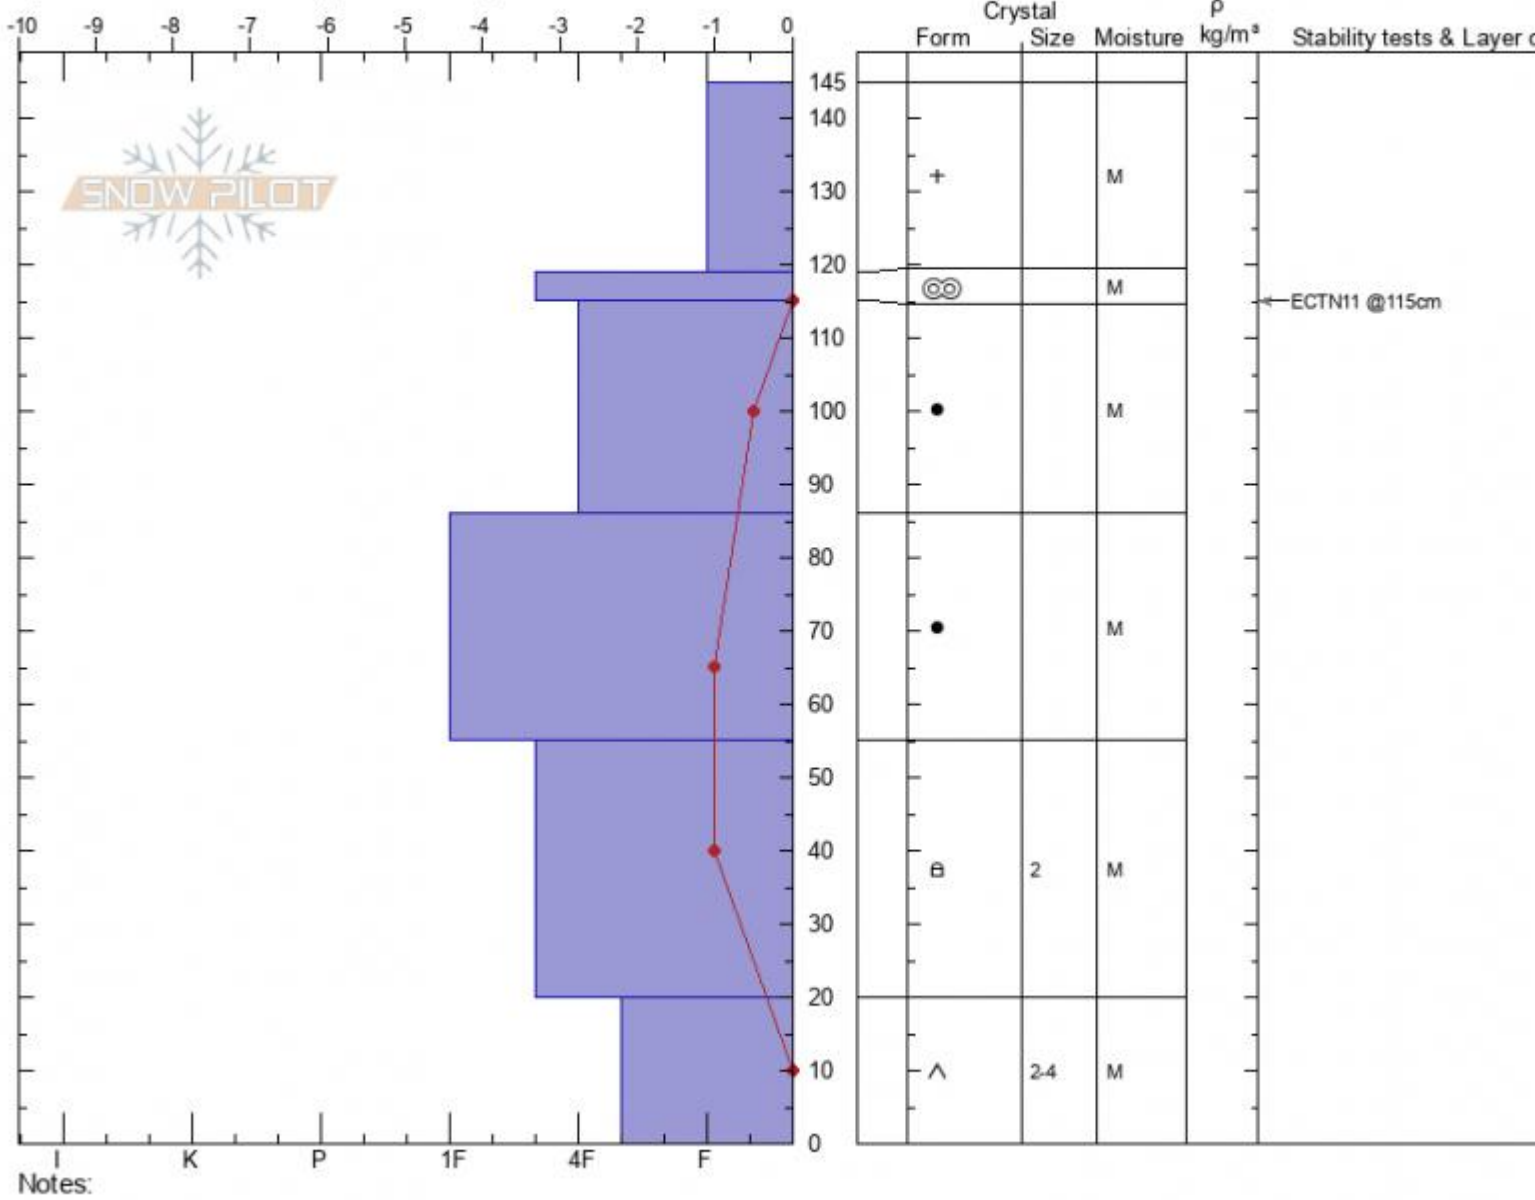

**Bacon Rind**  
**Madison Range-S**  
**MT**  
 Elevation: **8800 ft**  
 Aspect: **85°**  
 Specifics: **Ski tracks on slope; We skied slope**

**Ian Hoyer**  
**03/20/2021 - 12:00pm**  
 Co-ord: **44.96000N, -111.09923W**  
 Slope Angle: **27°**  
 Wind Loading: **no**

Stability: **fair**  
 Air Temperature: **2°C**  
 Sky Cover: **OVC**  
 Precipitation: **S-1**  
 Wind: **Calm**

HS: **145** Layer Notes:  
 20-0cm: **Problematic layer**

Advisory Region  
 Southern Madison  
 Longitude  
 -111.10W  
 Latitude  
 44.96N  
 Southern Madison, 2021-03-20