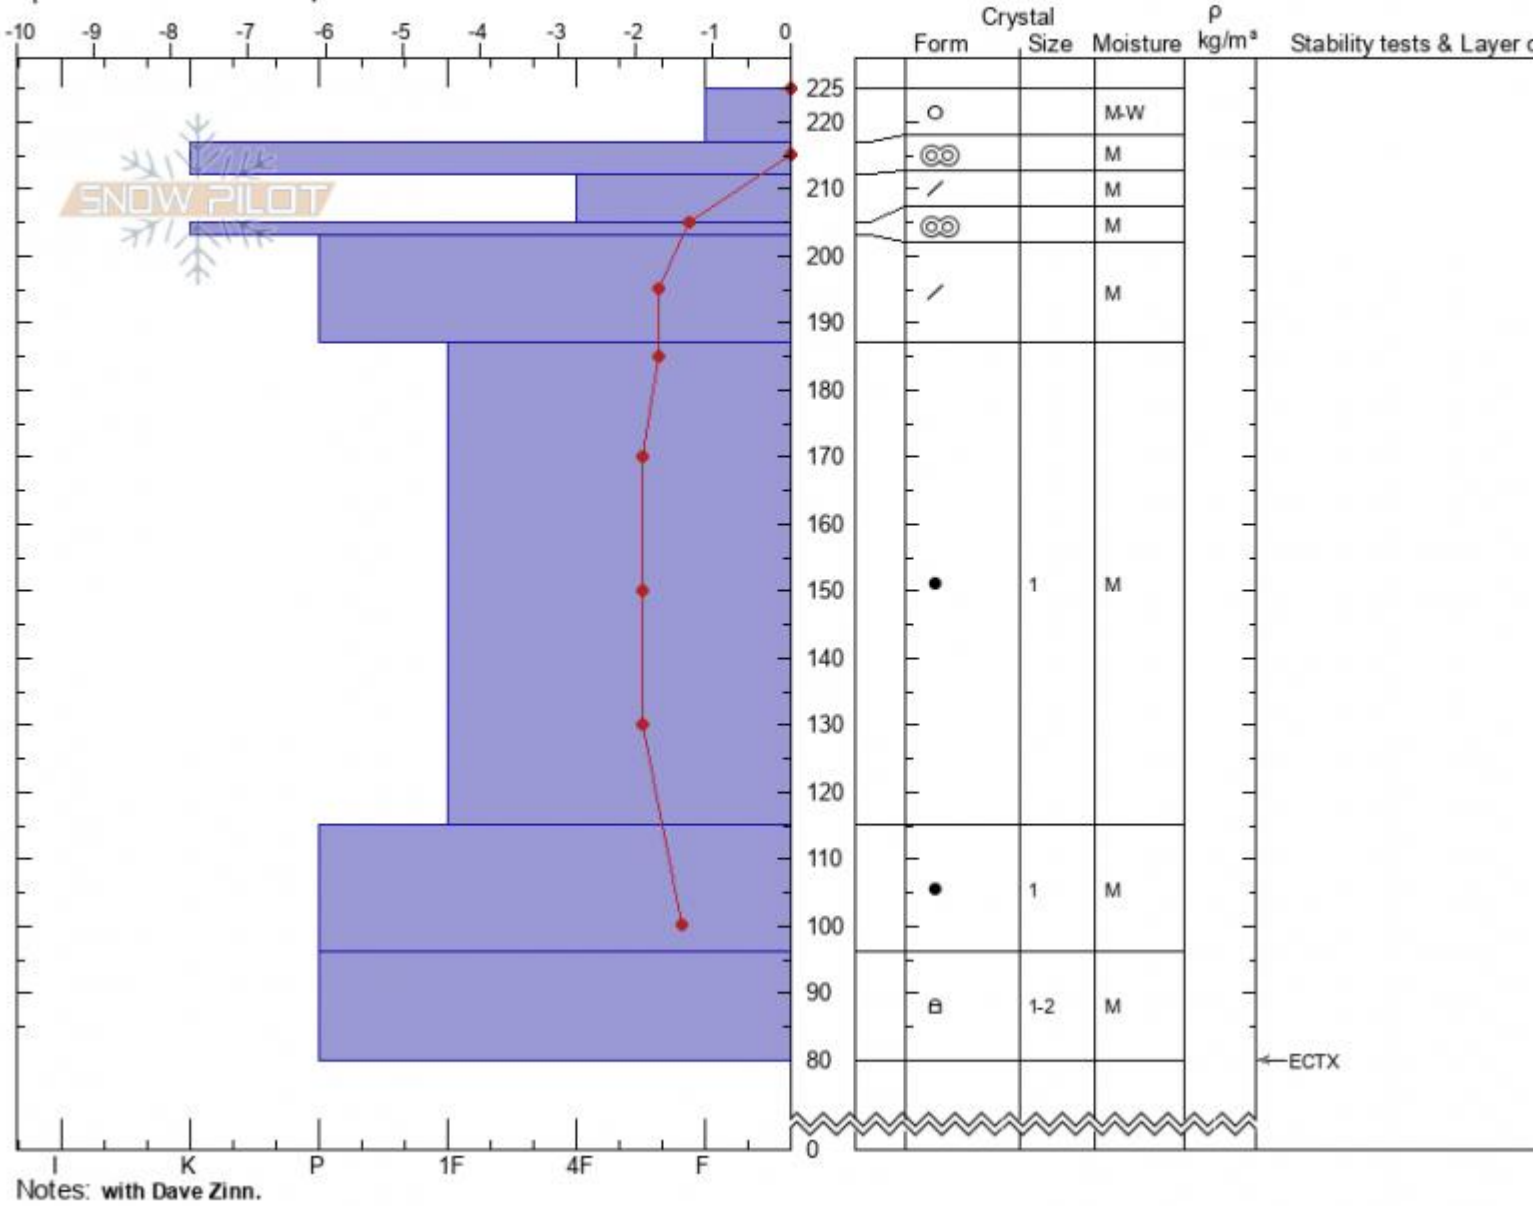

Fairy Lake
 Bridger Range
 MT
 Elevation: 8669 ft
 Aspect: S
 Specifics: Ski tracks on slope

Zach Keskinen
 03/14/2021 - 12:32pm
 Co-ord: 45.91952N, -110.97719W
 Slope Angle: 25°
 Wind Loading: no

Stability: **very_good**
 Air Temperature: 2°C
 Sky Cover: **SCT**
 Precipitation: **NO**
 Wind: **Calm**

HS: 225 Layer Notes:
 PF: 15 225-217cm: Problematic layer

Advisory Region
 Bridger Range
 Longitude
 -110.96W
 Latitude
 45.90N
 Bridger Range, 2021-03-14