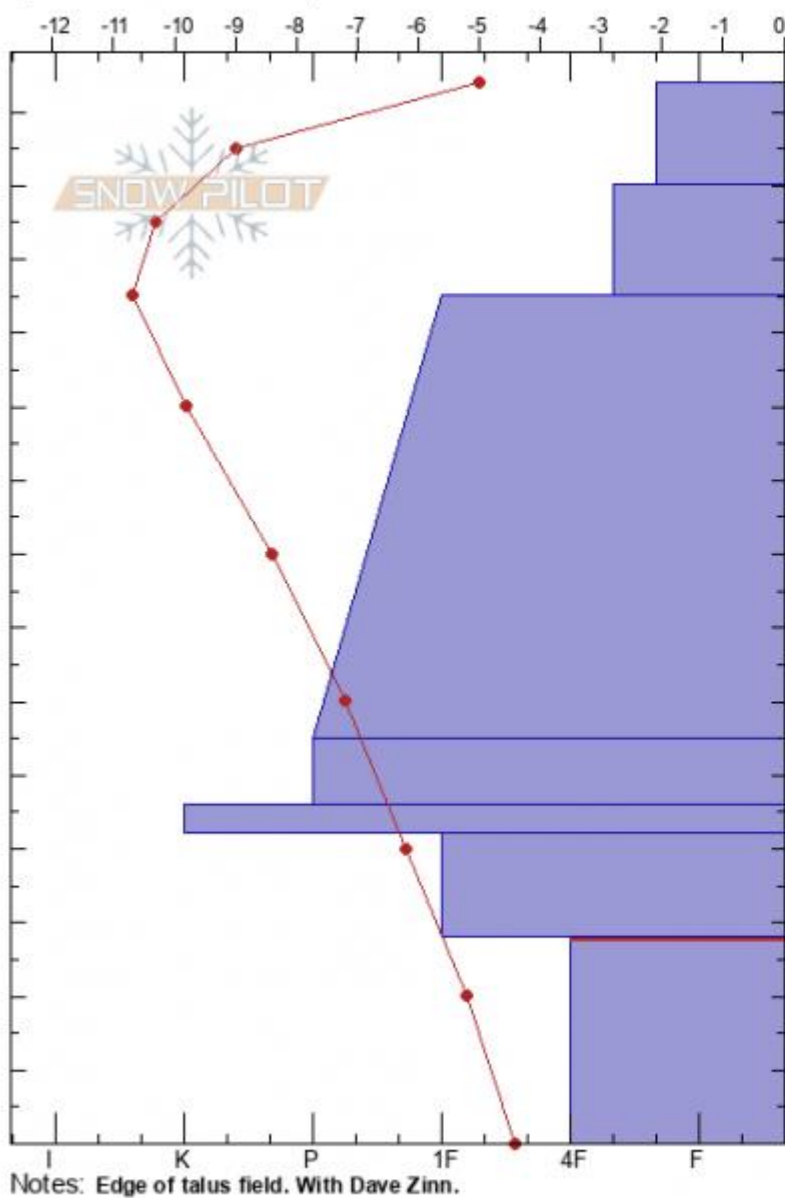

Frazier Basin
Bridger Range
MT
 Elevation: **8288 ft**
 Aspect: **N**
 Specifics: **Ski tracks on slope**

Zach Keskinen
03/14/2021 - 11:30am
 Co-ord: **45.92263N, -110.97569W**
 Slope Angle: **27°**
 Wind Loading: **no**

Stability: **good**
 Air Temperature: **1°C**
 Sky Cover: **FEW**
 Precipitation: **NO**
 Wind: **E Light Breeze**

HS: **144** Layer Notes:
 PF: **30** 28-0cm: **Problematic layer**

Form	Crystal Size	Moisture	ρ kg/m ³	Stability tests & Layer
+		D		
/ (X)				
•	0.5-1			← ECTN13 @115cm
B	1			
■				
□	1-3			
^ (A)	3-6 (10)			← ECTP25 @28cm