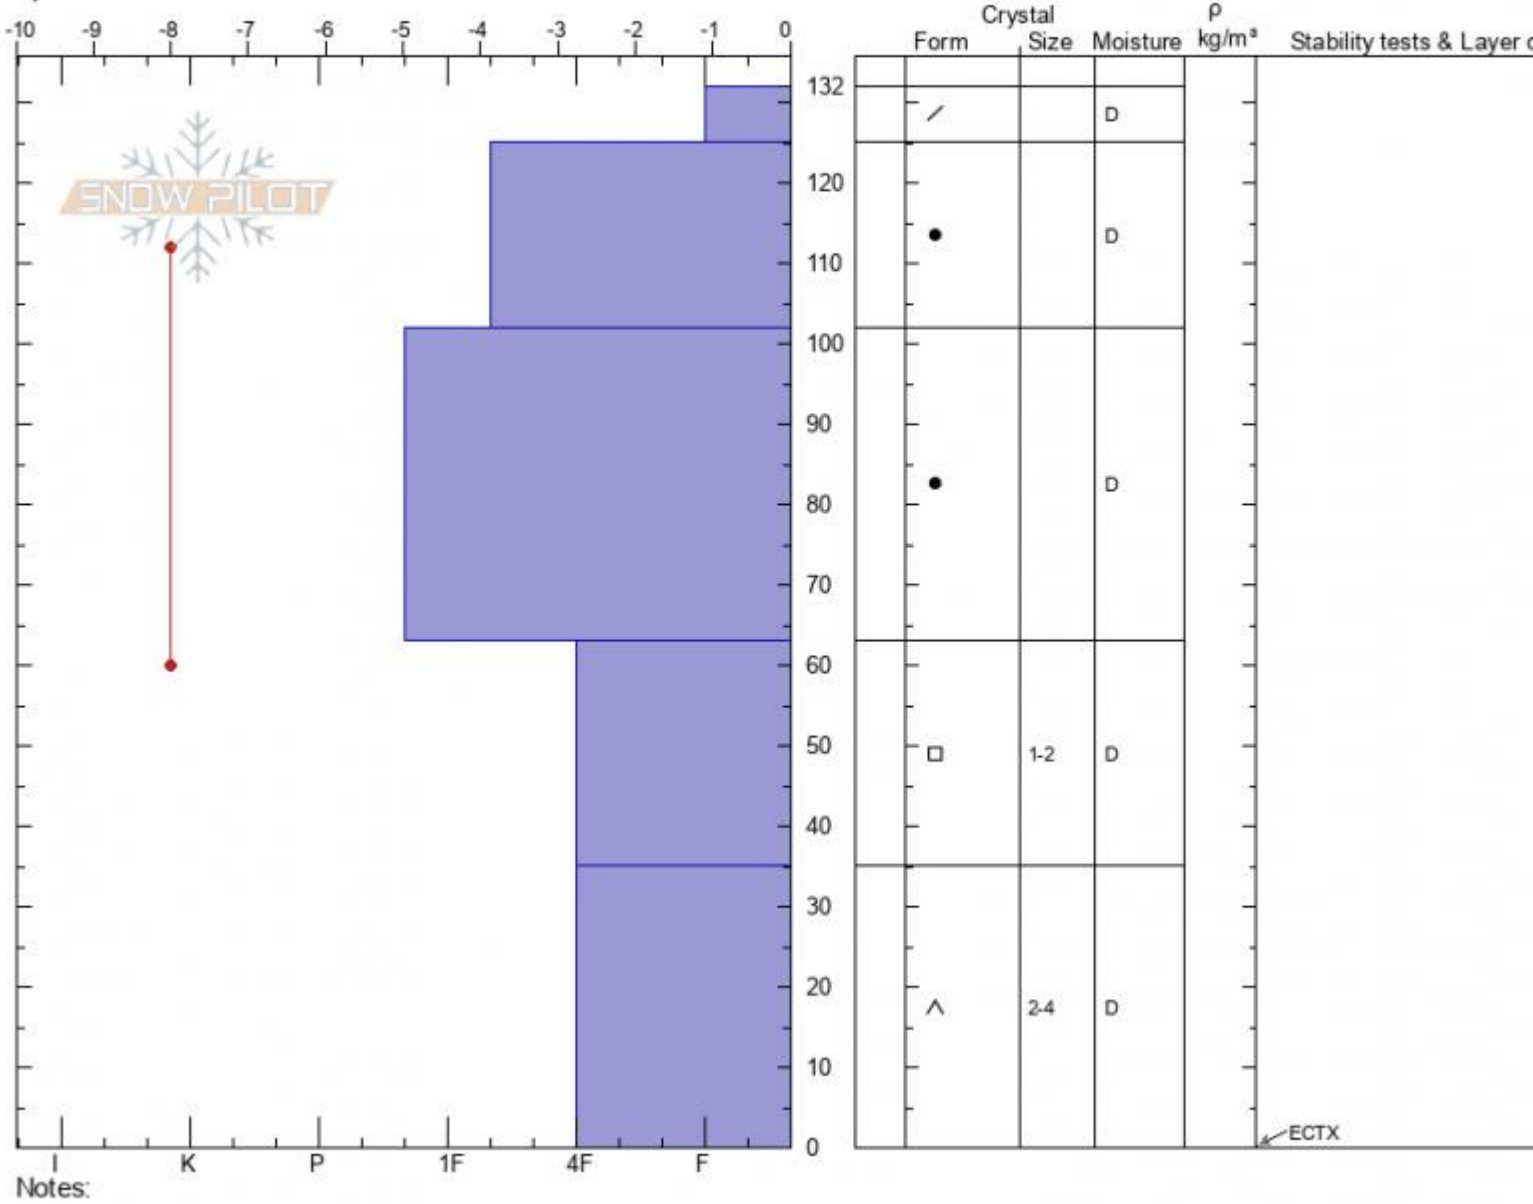

Sunlight Basin  
 Madison Range-S  
 MT  
 Elevation: 9500 ft  
 Aspect: 110°  
 Specifics:

Ian Hoyer  
 03/13/2021 - 11:00pm  
 Co-ord: 44.97522N, -111.31391W  
 Slope Angle: 16°  
 Wind Loading: previous

Stability: good  
 Air Temperature:  
 Sky Cover: CLR  
 Precipitation: NO  
 Wind: N Light Breeze

HS: 132 Layer Notes:  
 35-0cm: Problematic layer

Advisory Region  
 Southern Madison  
 Longitude  
 -111.31W  
 Latitude  
 44.97N  
 Southern Madison, 2021-03-13