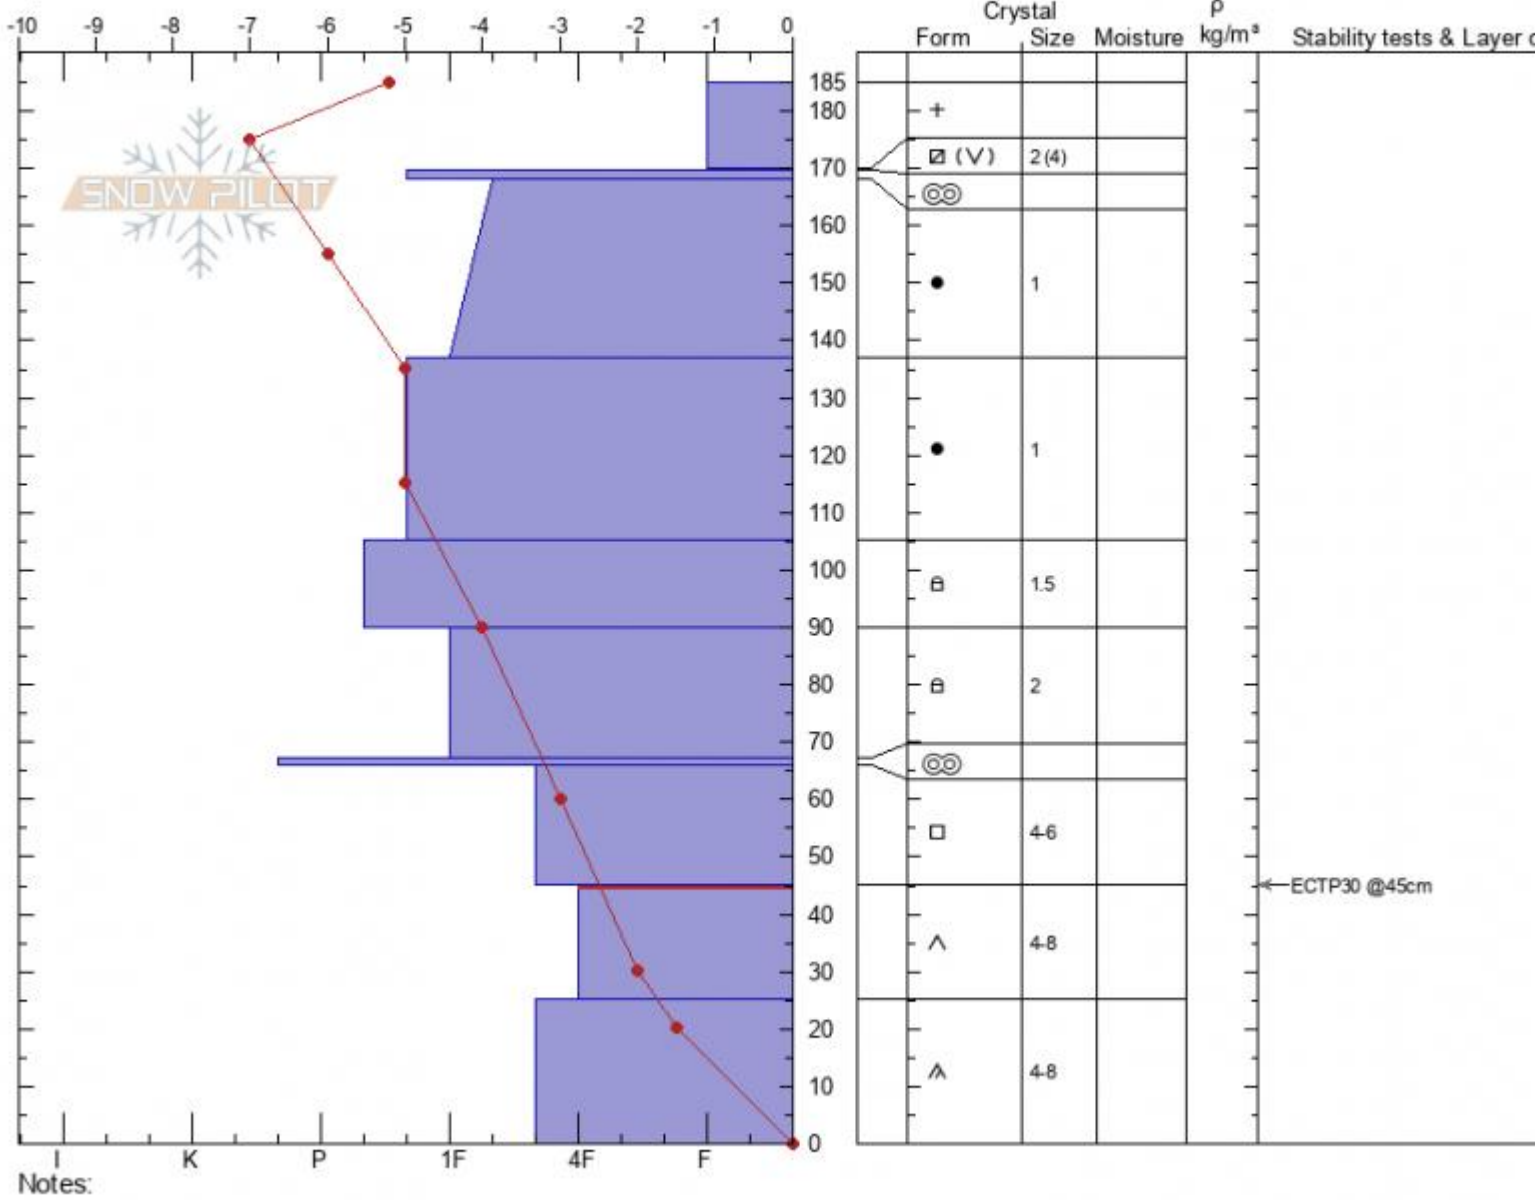

Teepee Wilderness
 Madison Range-S
 MT
 Elevation: 9215 ft
 Aspect: 80°
 Specifics:

Dave Zinn
 03/10/2021 - 11:00am
 Co-ord: 44.91618N, -111.16512W
 Slope Angle: 30°
 Wind Loading: no

Stability: good
 Air Temperature: -6°C
 Sky Cover: BKN
 Precipitation: NO
 Wind: Calm

HS: 185 Layer Notes:
 45-25cm: Problematic layer

Advisory Region
 Southern Madison
 Longitude
 -111.19W
 Latitude
 44.90N
 Southern Madison, 2021-03-10