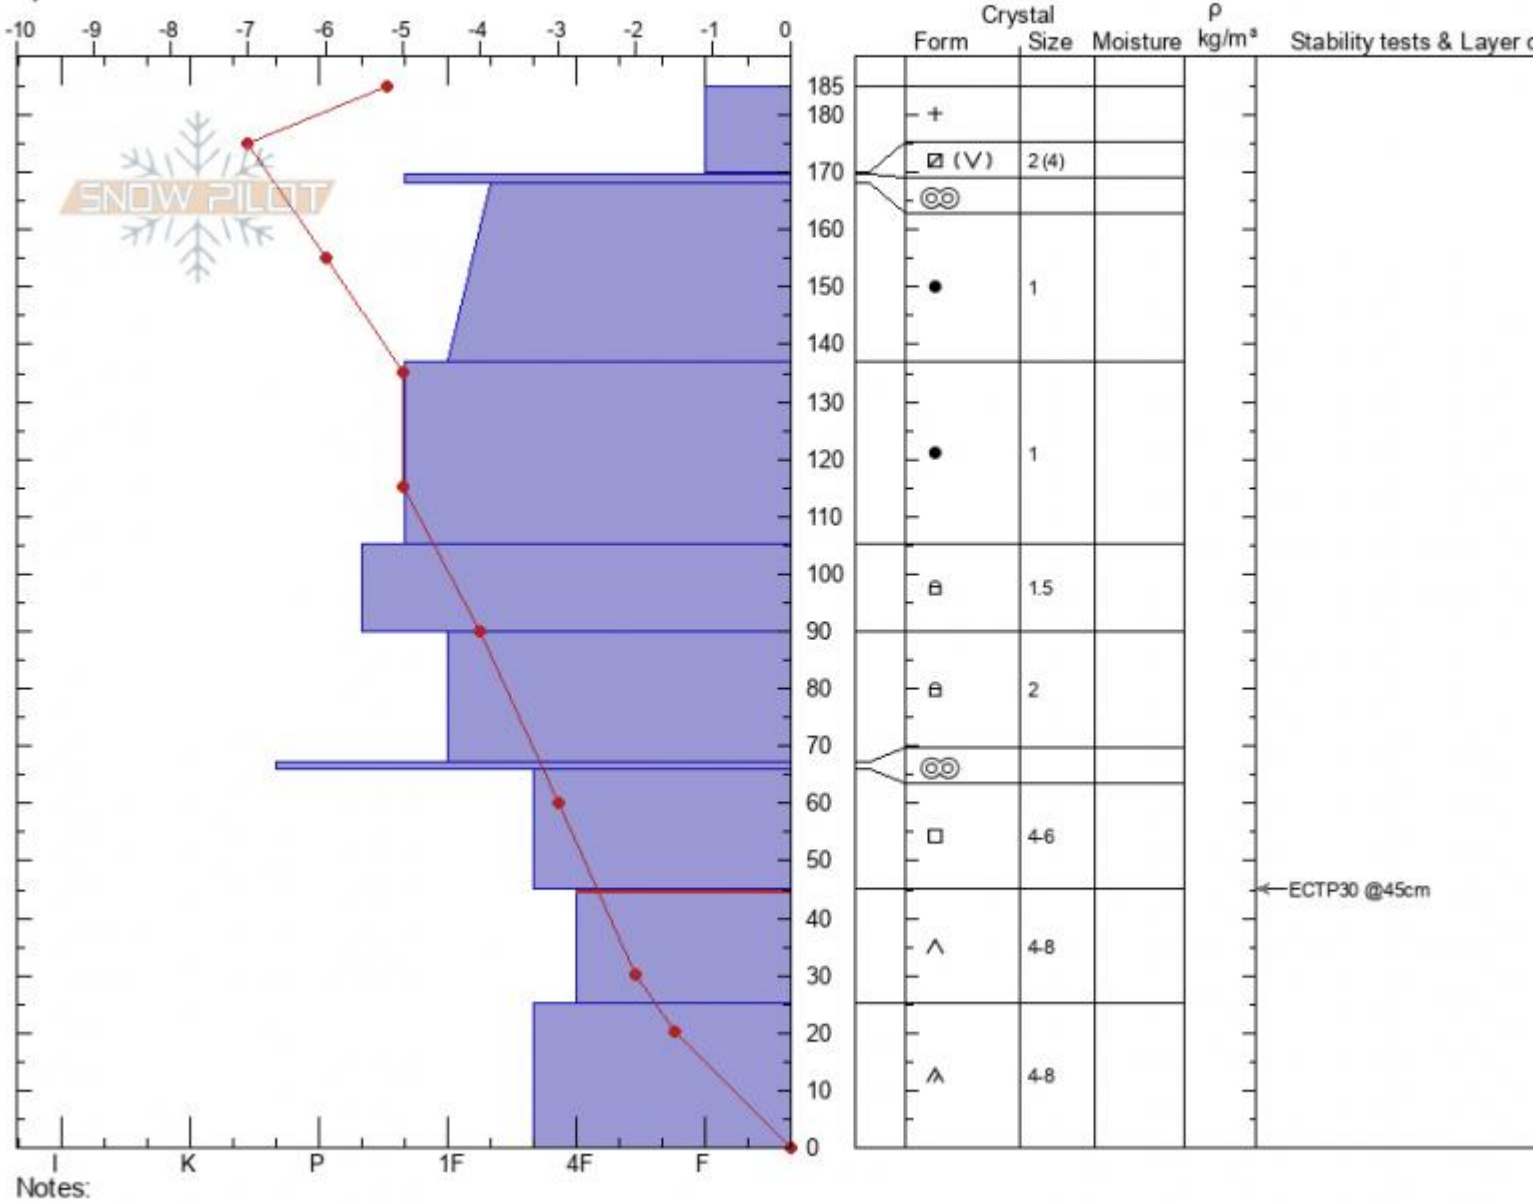

Teepee Wilderness
Madison Range-S
MT
 Elevation: **9215 ft**
 Aspect: **80°**
 Specifics:

Dave Zinn
03/10/2021 - 11:00am
 Co-ord: **44.91618N, -111.16512W**
 Slope Angle: **30°**
 Wind Loading: **no**

Stability: **good**
 Air Temperature: **-6°C**
 Sky Cover: **BKN**
 Precipitation: **NO**
 Wind: **Calm**

HS: **185** Layer Notes:
 45-25cm: **Problematic layer**

Advisory Region
 Southern Madison
 Longitude
 -111.19W
 Latitude
 44.90N
 Southern Madison, 2021-03-10