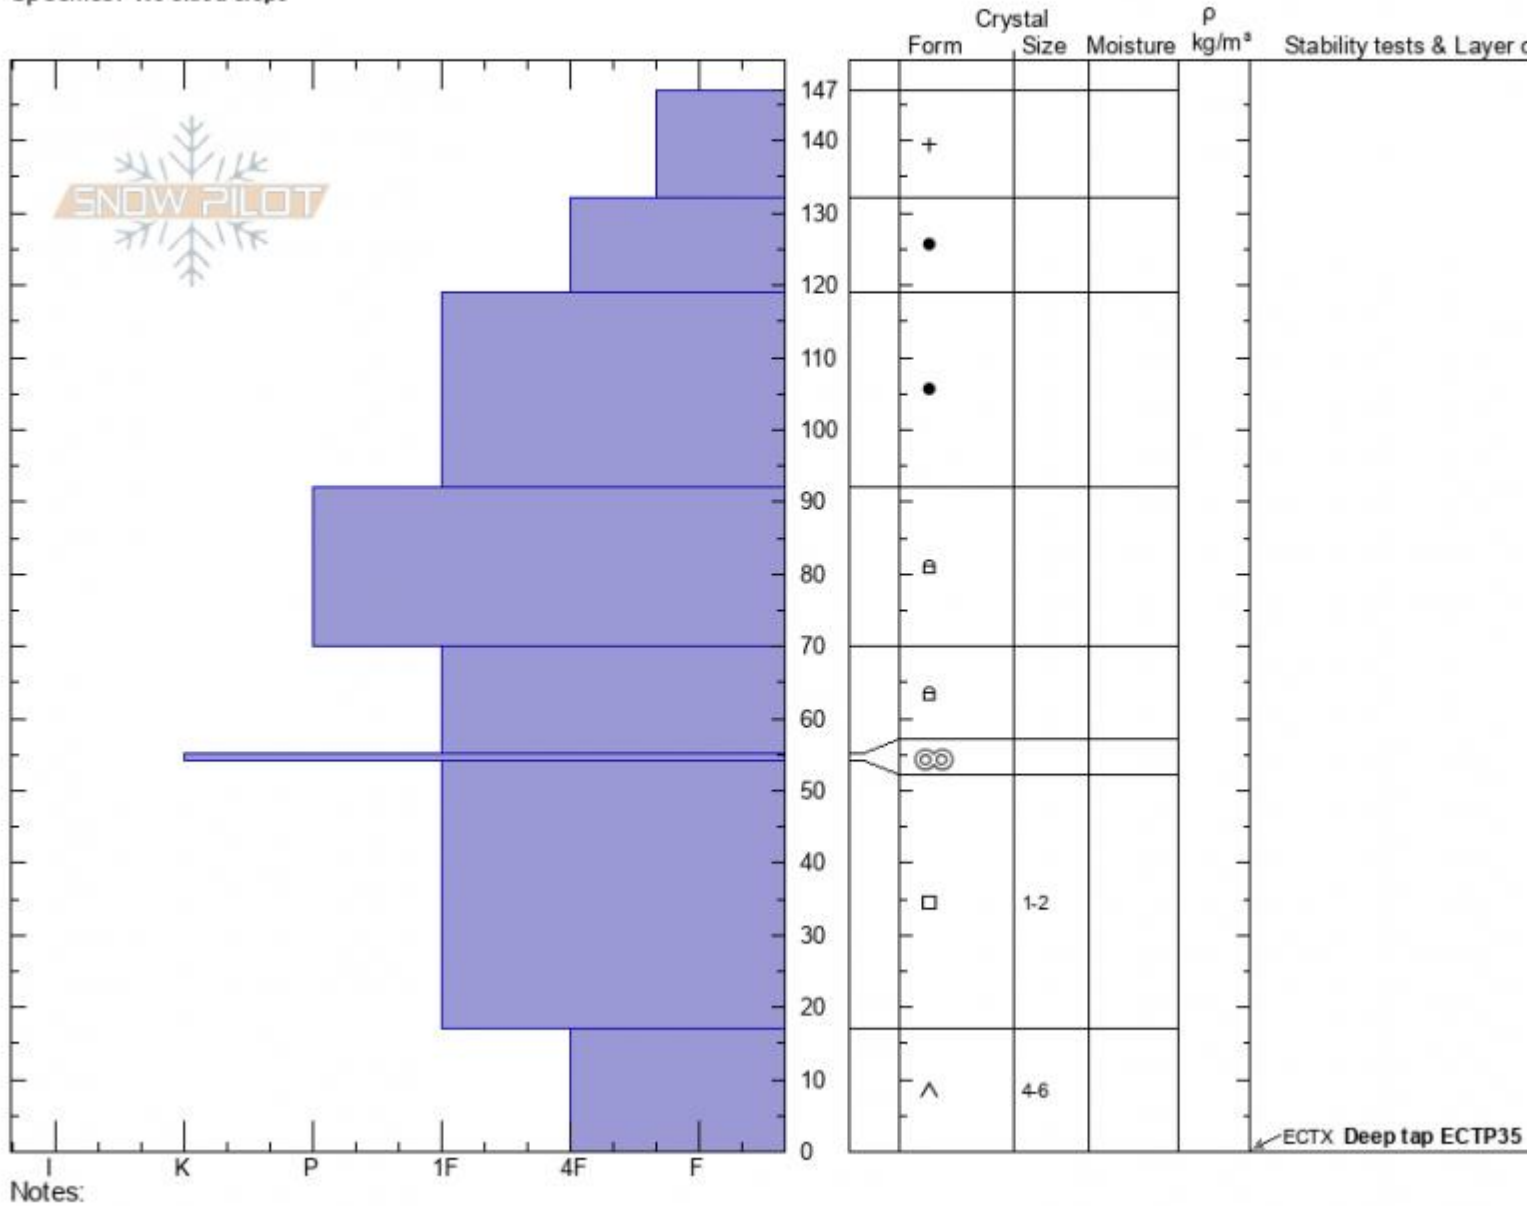

Flathead Pass S.
Bridger Range
MT
 Elevation: **8300 ft**
 Aspect: **90°**
 Specifics: **We skied slope**

Ian Hoyer
03/09/2021 - 1:00pm
 Co-ord: **45.94779N, -110.98929W**
 Slope Angle: **27°**
 Wind Loading: **no**

Stability: **good**
 Air Temperature:
 Sky Cover: **SCT**
 Precipitation: **NO**
 Wind: **Calm**

HS: 147 Layer Notes:
 17-0cm: **Problematic layer**

Advisory Region
 Bridger Range
 Longitude
 -111.02W
 Latitude
 45.97N
 Bridger Range, 2021-03-10