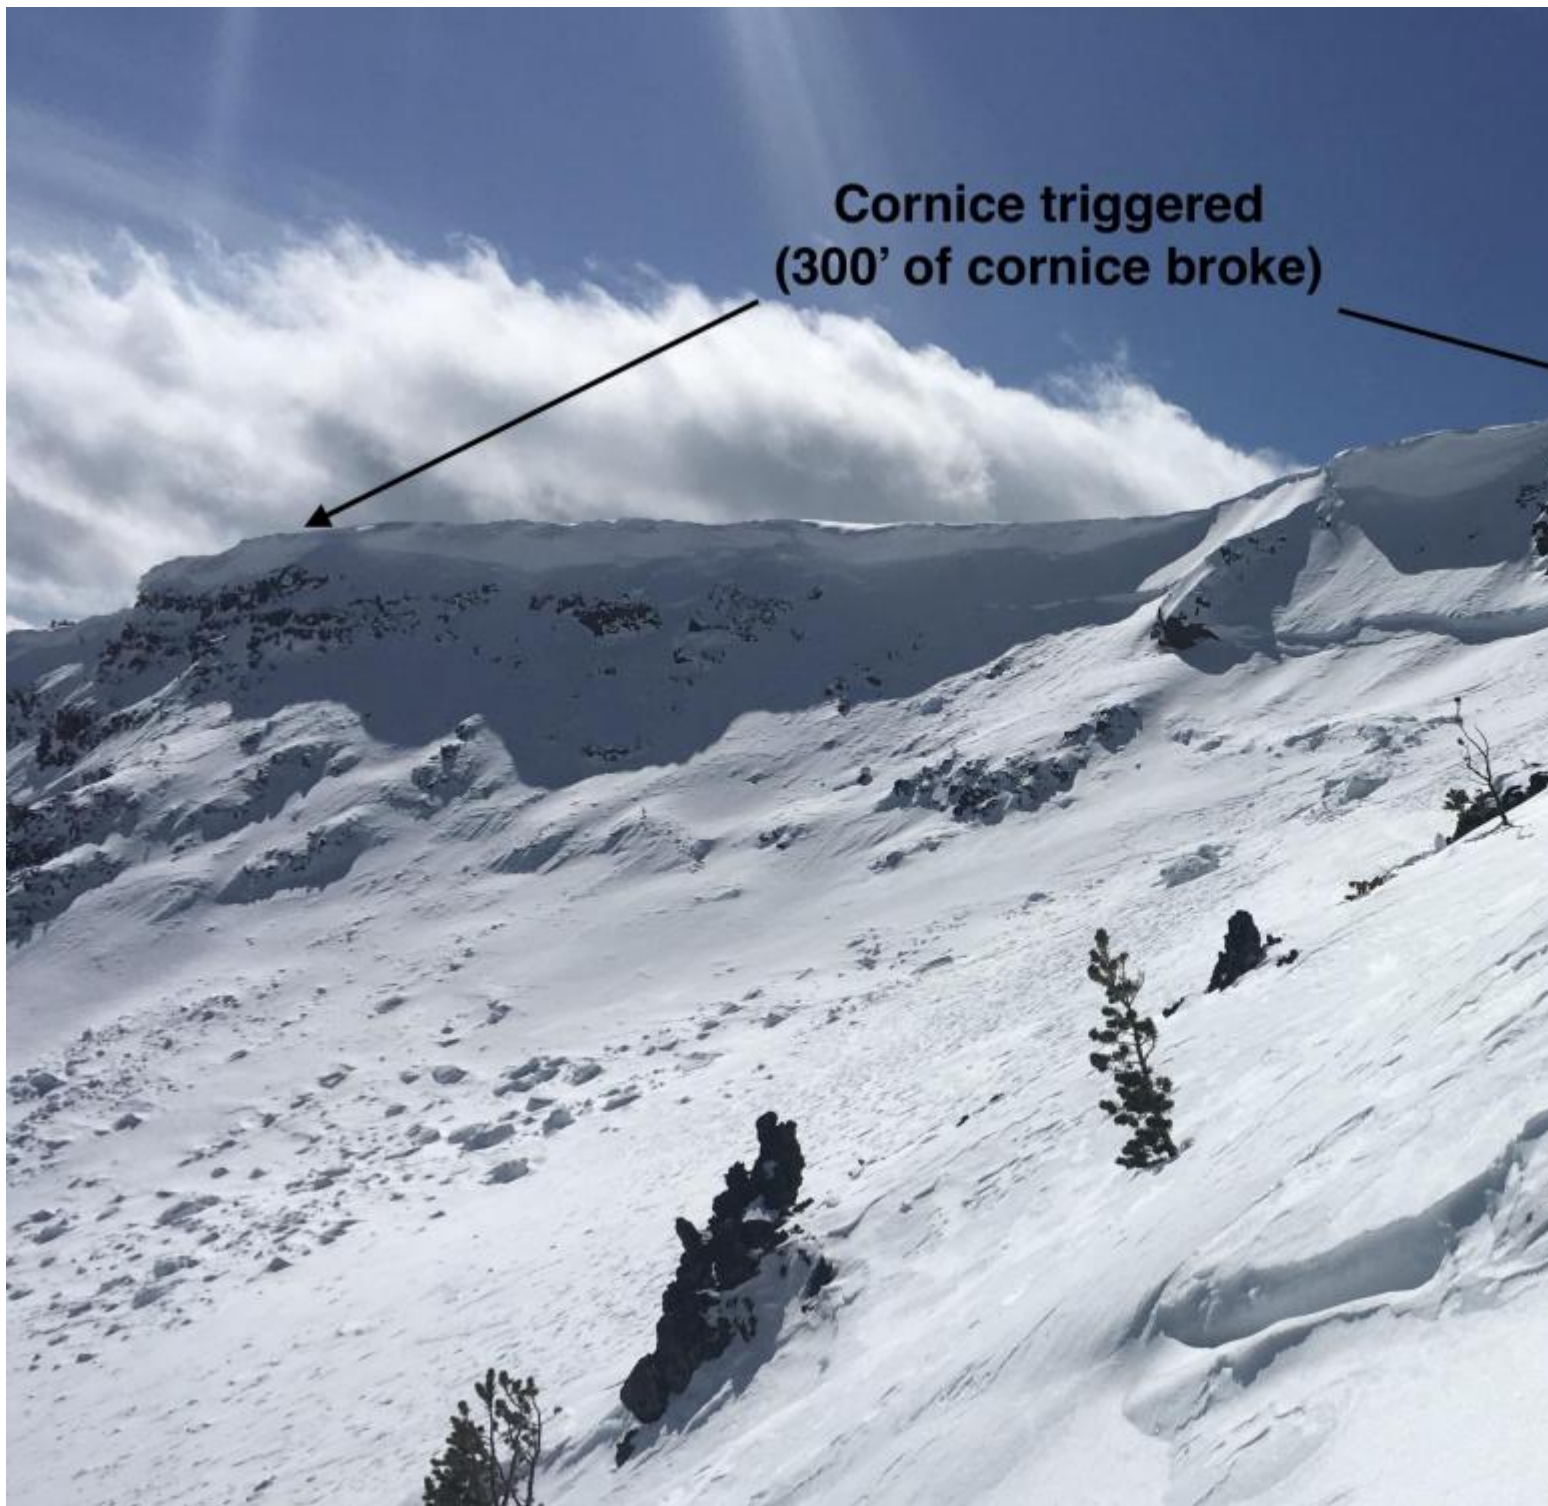

**Cornice triggered
(300' of cornice broke)**

Crown of deep slab avalanche on Arden Peak at the back of Maid of the Mist basin in Hyalite. Probably broke between Feb 22 and Feb 28, 2021 Photo: GNFAAC

Advisory Region
Northern Gallatin
Longitude
-110.97W
Latitude

45.42N

Avalanche Details: [Two large deep slabs near Maid of the Mist](#)

Forecast link: [GNFAC Avalanche Forecast for Mon Mar 8, 2021](#)[GNFAC Avalanche Forecast for Tue Mar 9, 2021](#)

Northern Gallatin, 2021-03-07