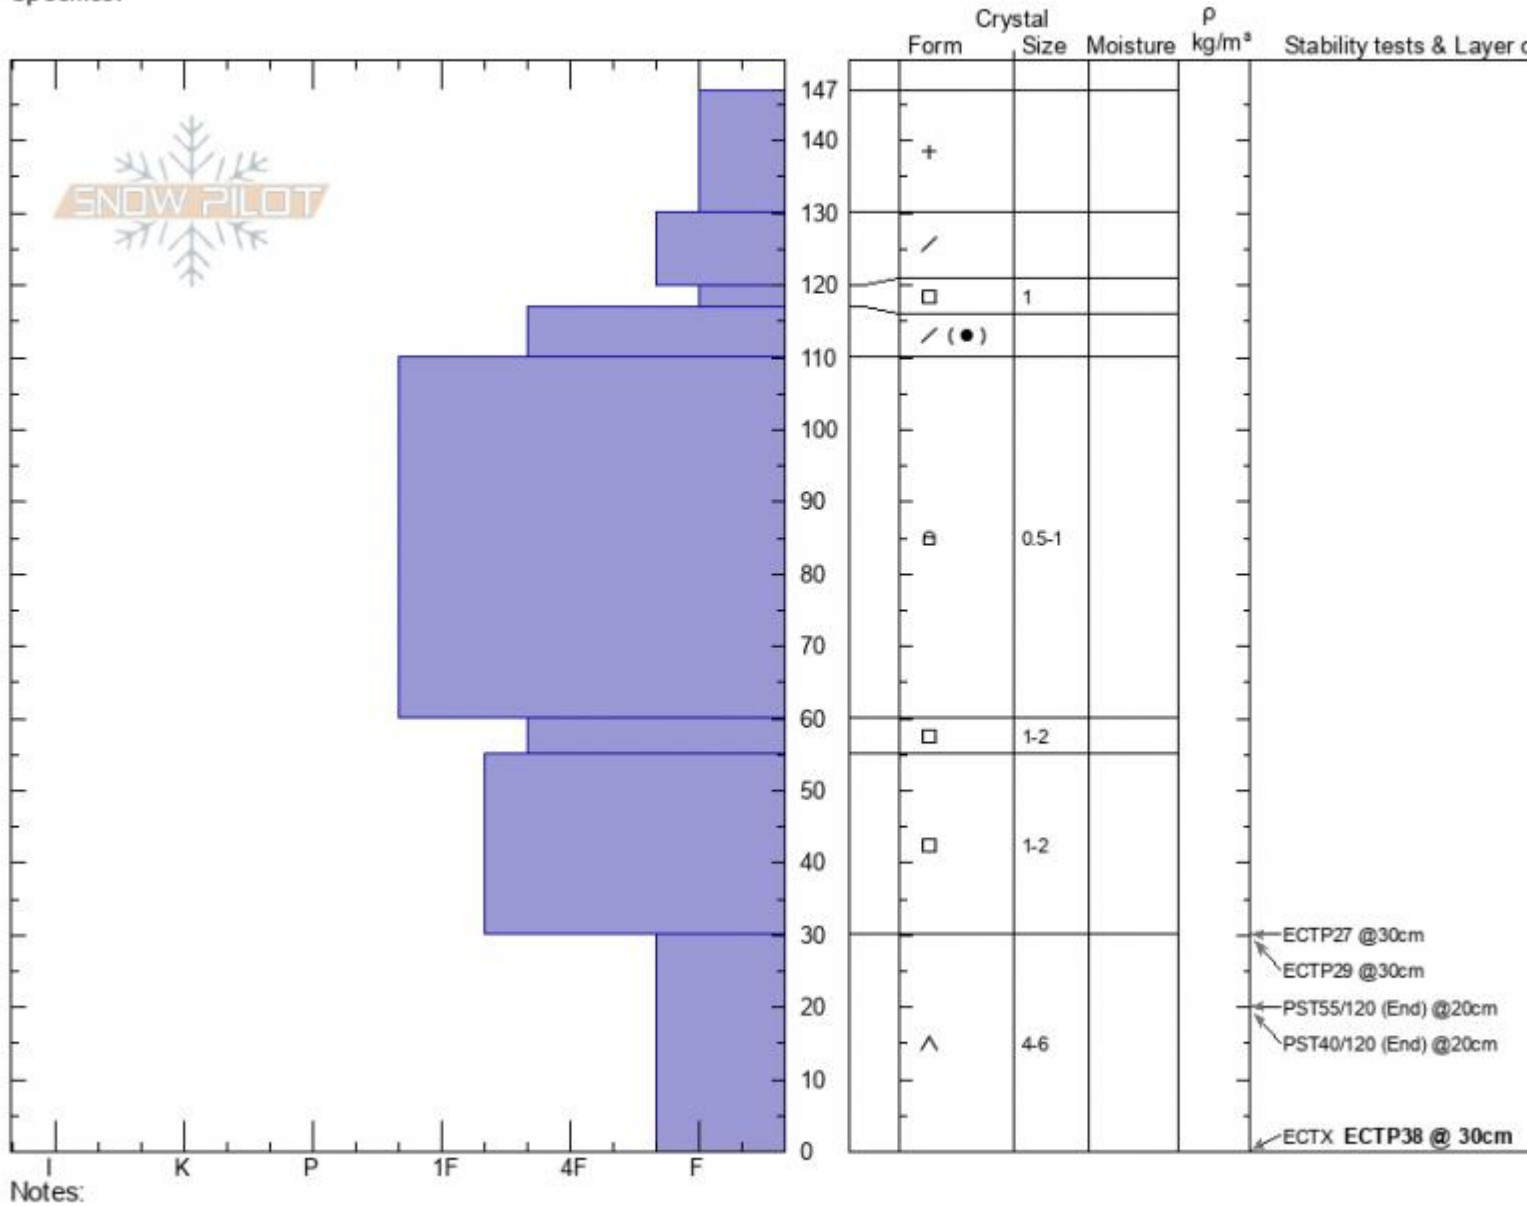

Mt Ellis SE of top
 Gallatin Range-N
 MT
 Elevation: 8110 ft
 Aspect: 66°
 Specifics:

Alex Marienthal
 02/27/2021 - 12:15am
 Co-ord: 45.57687N, -110.95295W
 Slope Angle: 28°
 Wind Loading: previous

Stability: fair
 Air Temperature:
 Sky Cover: SCT
 Precipitation: S-1
 Wind: Calm

HS: 147 Layer Notes:
 PF: 35 30-0cm: Problematic layer
 PS: 20

Advisory Region
 Northern Gallatin
 Longitude
 -110.96W
 Latitude
 45.58N
 Northern Gallatin, 2021-02-27