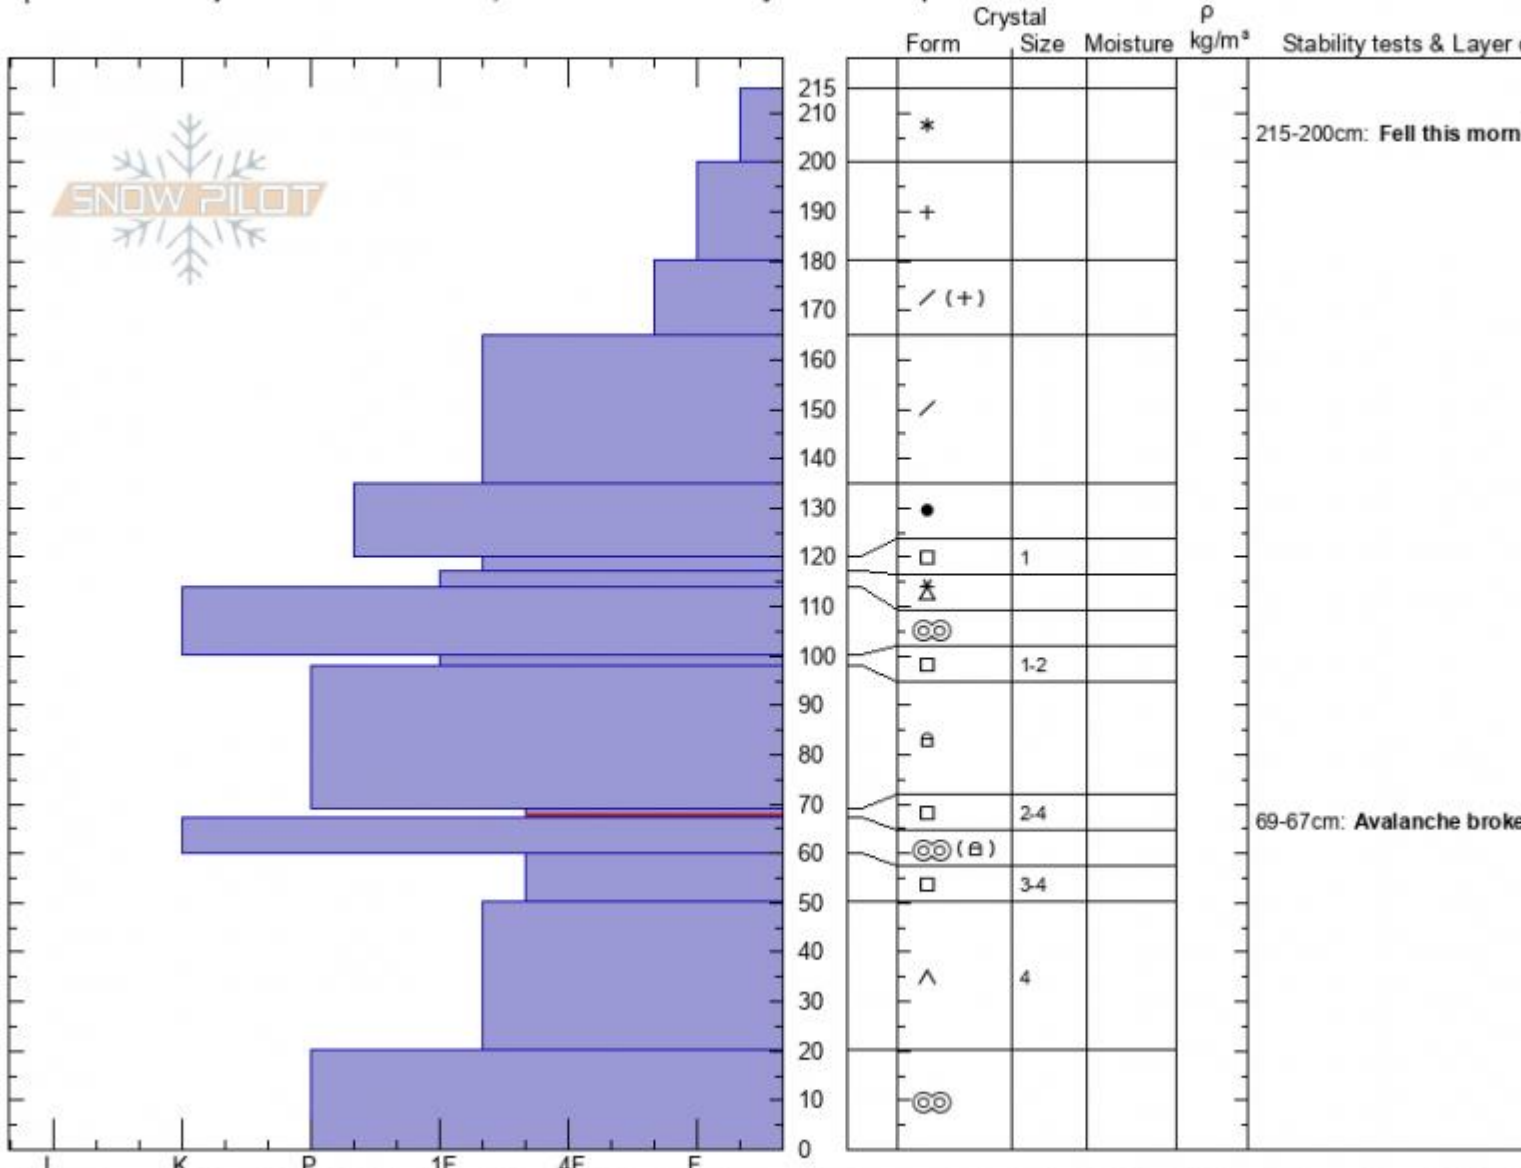

BlackmoreCrown N-R4-D: Alex Marienthal

Gallatin Range-N

MT

Elevation: 9417 ft

Aspect: 40°

Specifics: Pit is adjacent to avalanche: crown; Recent avalanche activity on similar slopes

02/20/2021 - 12:30pm

Co-ord: 45.44298N, -110.99868W

Slope Angle: 34°

Wind Loading: previous

Stability: poor

Air Temperature:

Sky Cover: BKN

Precipitation: S1

Wind: W Calm

HS: 215 Layer Notes:

215-200cm: Fell this morning

69-67cm: Avalanche broke here

69-67cm: Problematic layer

Notes: Crown profile of N-R4-D3-O broke on 2/18 or 2/19. Dug in shallower end of crown. Estimated up to 10 feet (3m) at its deepest, avg 6-8 feet wide.

Advisory Region
 Northern Gallatin
 Longitude
 -111.00W
 Latitude
 45.44N
 Northern Gallatin, 2021-02-21