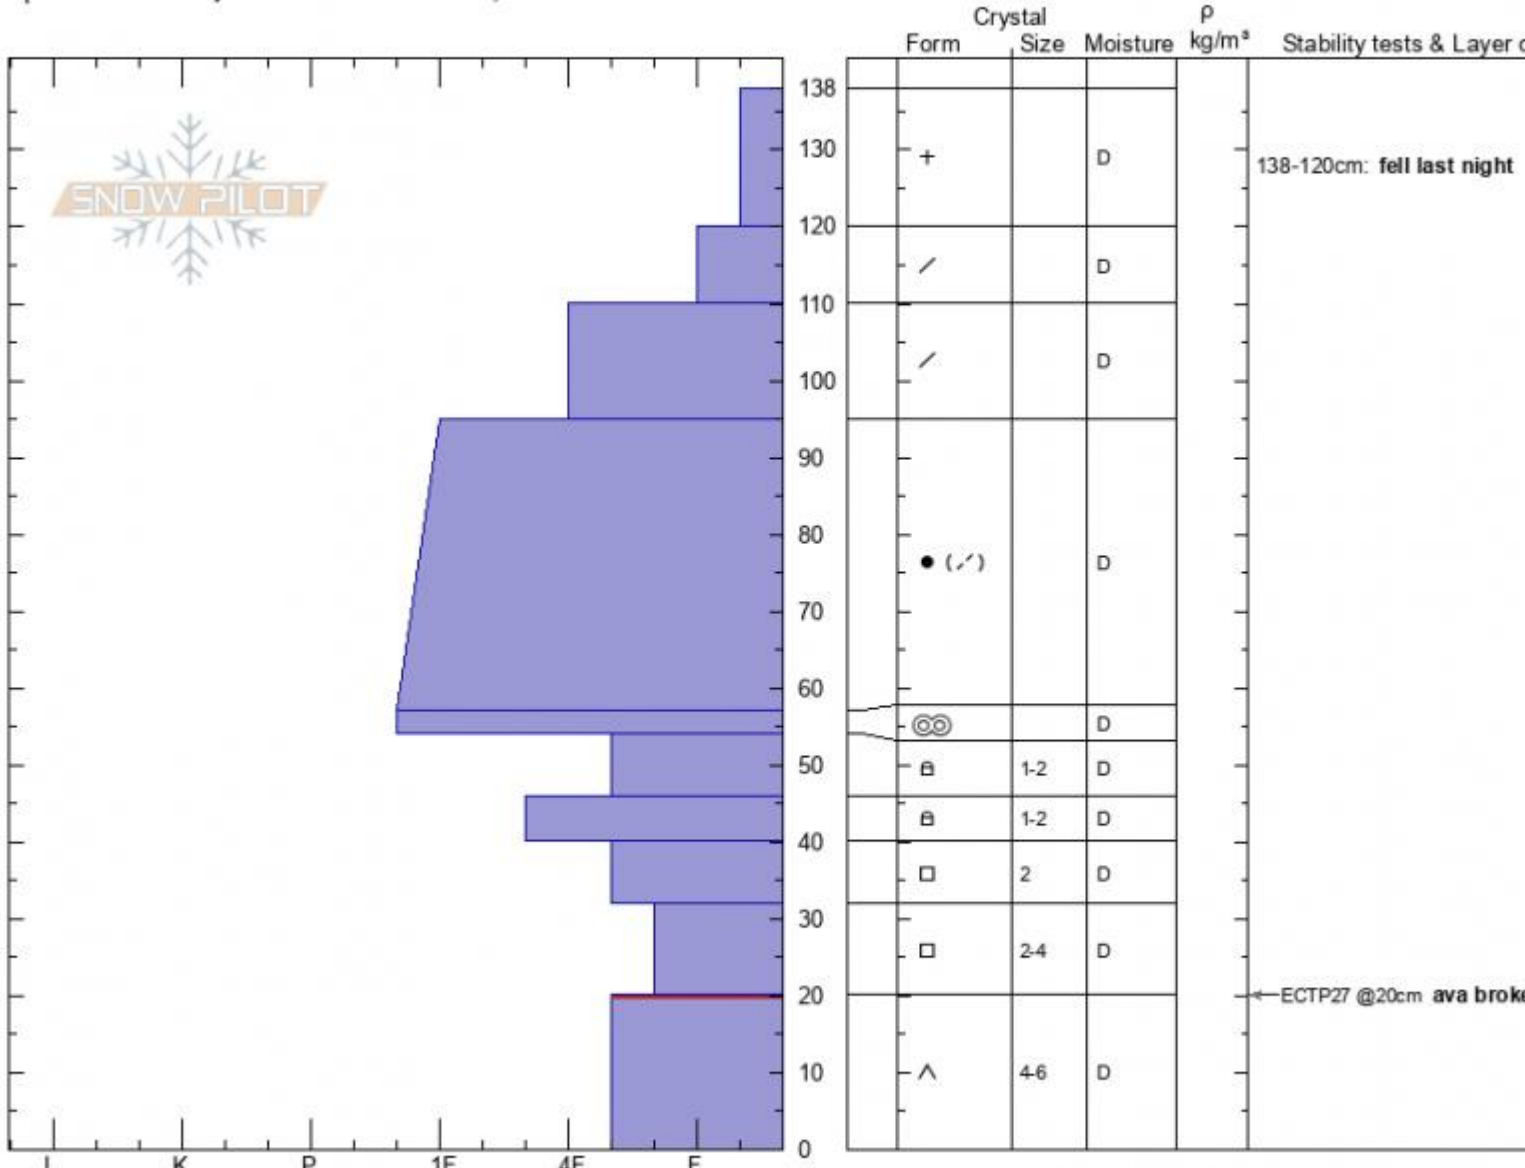

Beehive Fatality
Madison Range-N
MT

Elevation: **9200 ft**
 Aspect: **270°**

Specifics: Pit is adjacent to avalanche: crown;

Doug Chabot-Admin
02/15/2021 - 11:50am
 Co-ord: **45.32733N, -111.38312W**
 Slope Angle: **40°**
 Wind Loading: **previous**

Stability:
 Air Temperature: **-9°C**
 Sky Cover: **OVC**
 Precipitation: **S1**
 Wind: **Calm**

HS: **138** Layer Notes:
 138-120cm: **fell last night**
 20-0cm: **Problematic layer**

Notes: This snowpit was part of the accident investigation of an avalanche that occurred on 2/14/2021. 1 splitboarder was killed.

Advisory Region
 Northern Madison
 Longitude
 -111.39W
 Latitude
 45.34N

Avalanche Details: [Splitboarder triggered, caught and killed in Beehive](#)
 Northern Madison, 2021-02-16