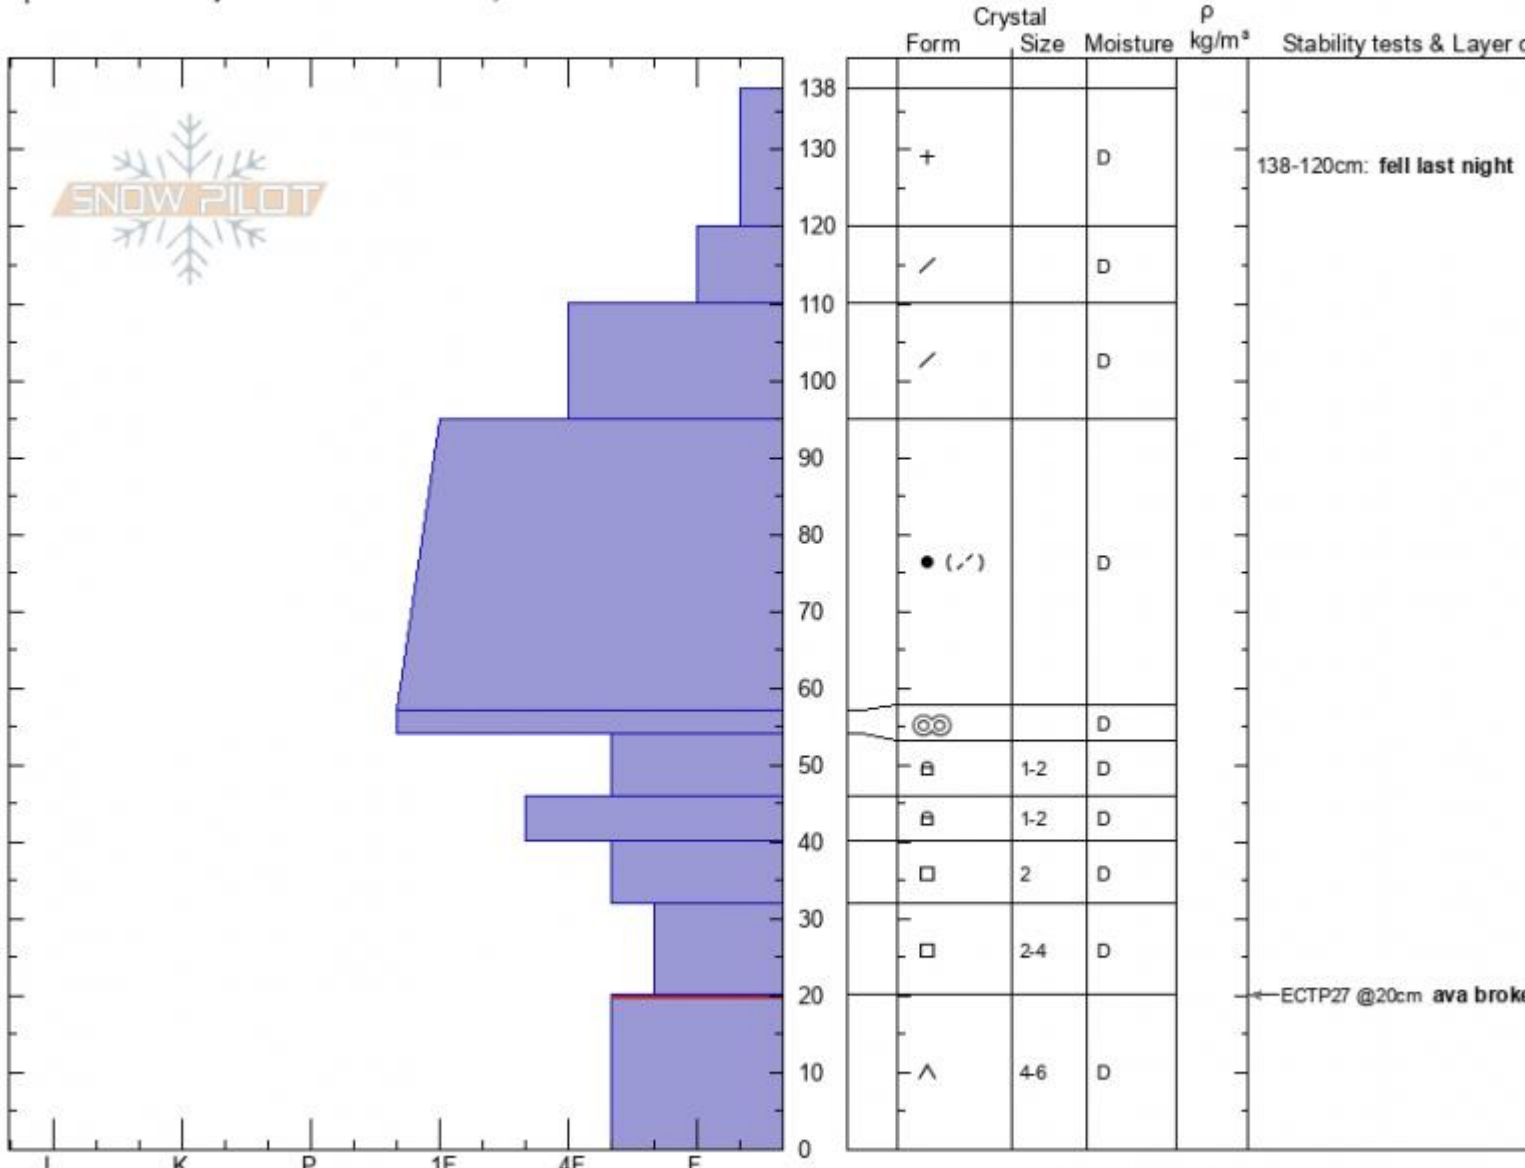

**Beehive Fatality**  
**Madison Range-N**  
**MT**  
 Elevation: **9200 ft**  
 Aspect: **270°**  
 Specifics: Pit is adjacent to avalanche: crown;

**Doug Chabot-Admin**  
**02/15/2021 - 11:50am**  
 Co-ord: **45.32733N, -111.38312W**  
 Slope Angle: **40°**  
 Wind Loading: **previous**

Stability:  
 Air Temperature: **-9°C**  
 Sky Cover: **OVC**  
 Precipitation: **S1**  
 Wind: **Calm**

HS: **138** Layer Notes:  
 138-120cm: **fell last night**  
 20-0cm: **Problematic layer**

Notes: This snowpit was part of the accident investigation of an avalanche that occurred on 2/14/2021. 1 splitboarder was killed.

Advisory Region  
 Northern Madison  
 Longitude  
 -111.39W  
 Latitude  
 45.34N

**Avalanche Details:** [Splitboarder triggered, caught and killed in Beehive](#)  
 Northern Madison, 2021-02-16