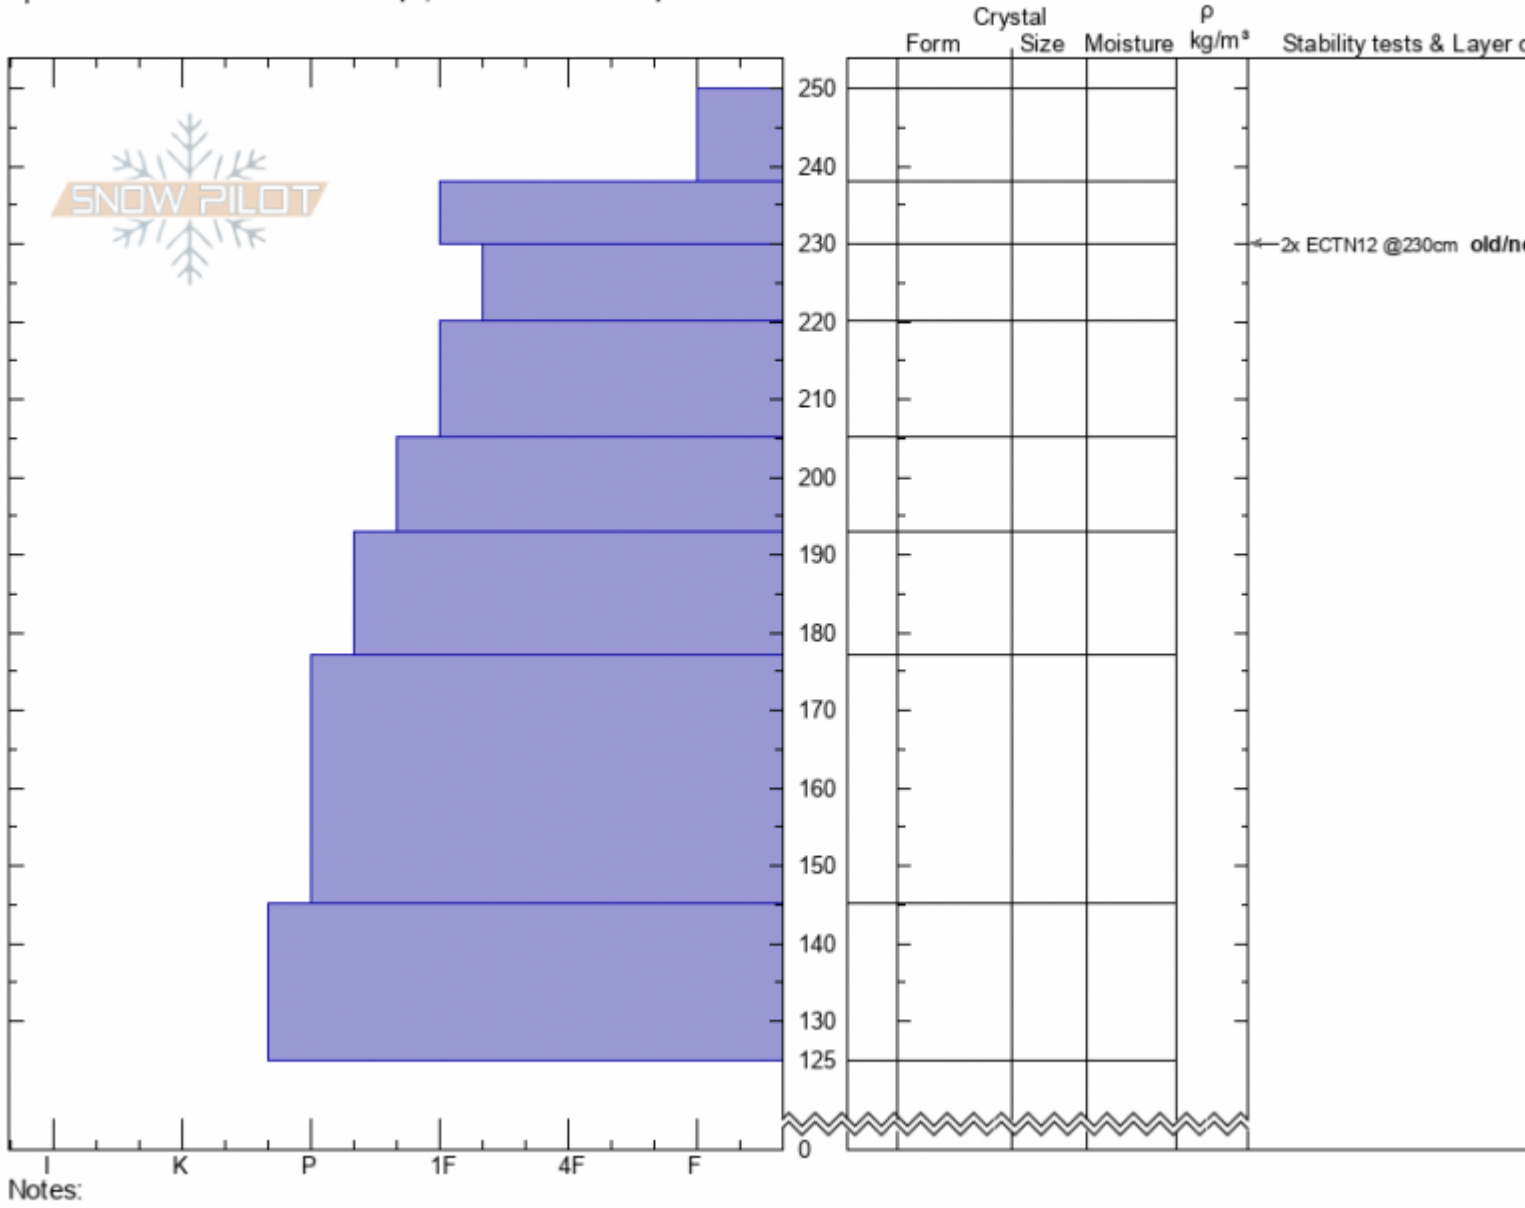

**Abundance Shoulder**  
**Cooke City**  
**MT**  
 Elevation: **9249 ft**  
 Aspect: **115°**  
 Specifics: **Snowmobile tracks on slope; We snowmobiled slope**

**Doug Chabot-Admin**  
**02/13/2021 - 11:00am**  
 Co-ord: **45.06531N, -110.01130W**  
 Slope Angle: **20°**  
 Wind Loading:

Stability: **good**  
 Air Temperature: **-7°C**  
 Sky Cover: **SCT**  
 Precipitation: **NO**  
 Wind: **Calm**

HS: **250** Layer Notes:

Advisory Region  
 Cooke City  
 Longitude  
 -109.95W  
 Latitude  
 45.06N  
 Cooke City, 2021-02-13