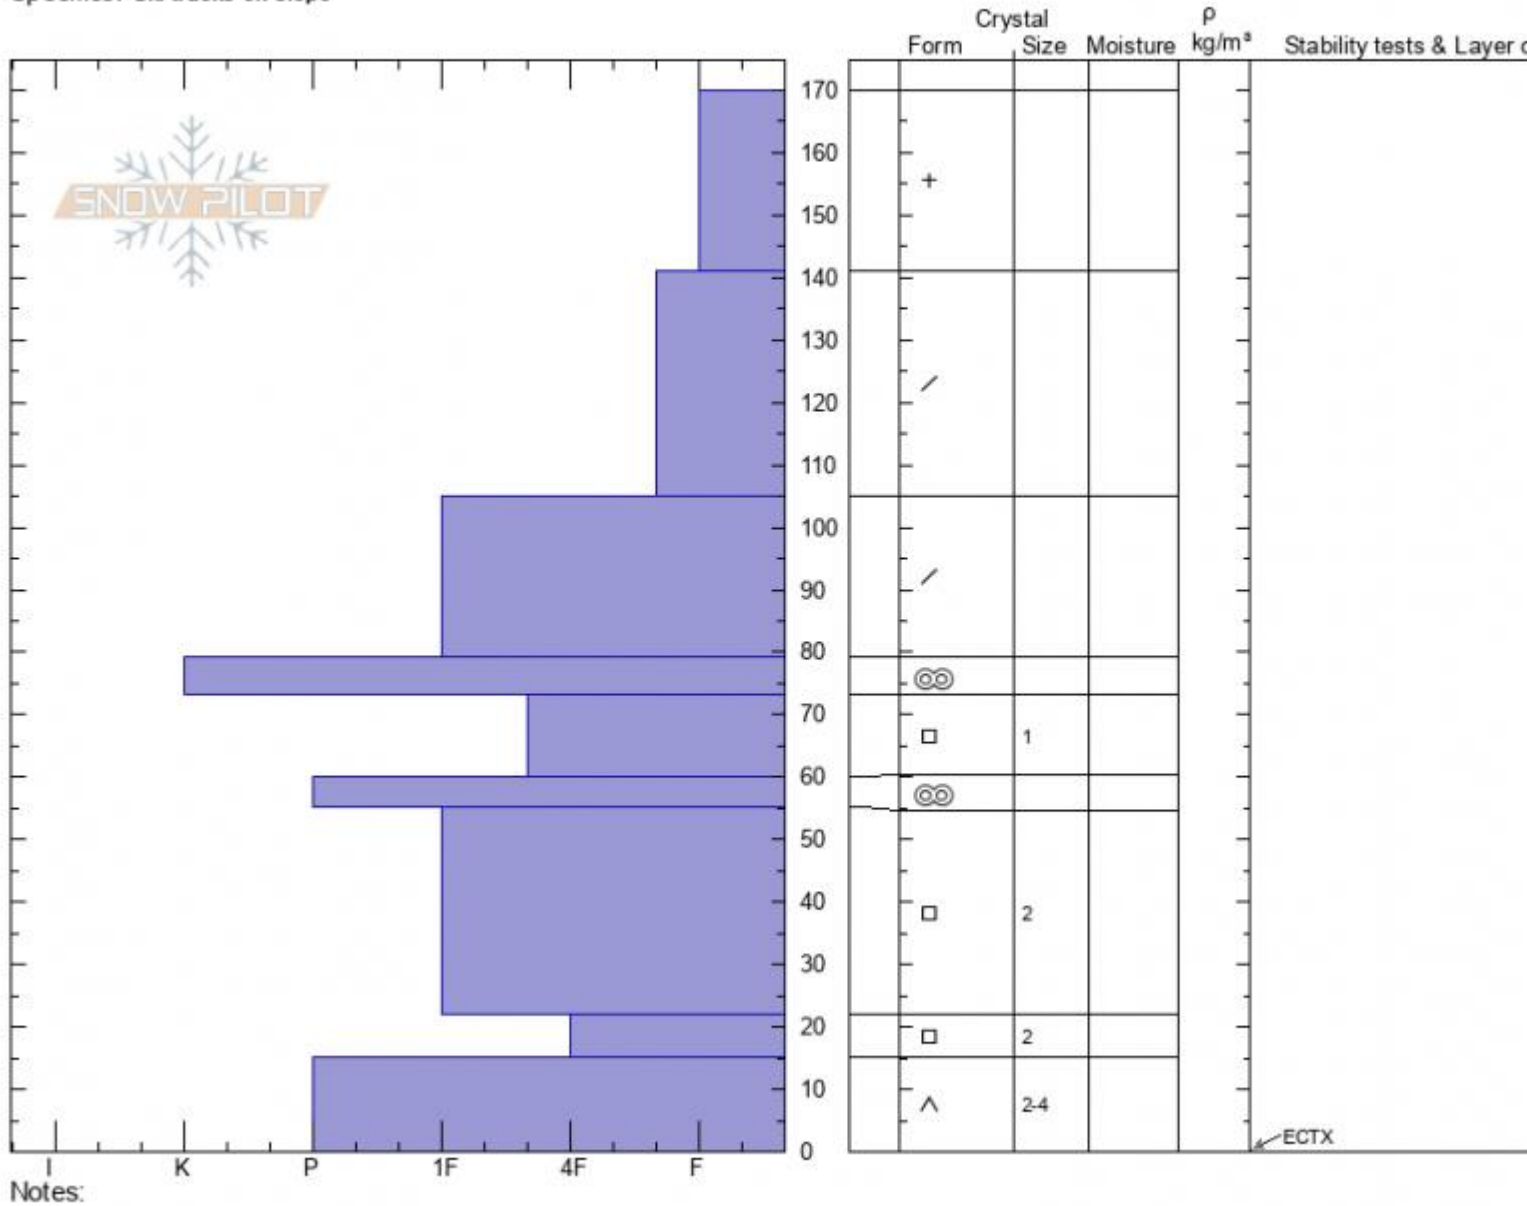

Texas Meadow - S Face  
 Bridger Range  
 MT  
 Elevation: 7483 ft  
 Aspect: 32°  
 Specifics: Ski tracks on slope

Dave Zinn  
 02/10/2021 - 11:30am  
 Co-ord: 45.83783N, -110.93539W  
 Slope Angle: 32°  
 Wind Loading: no

Stability: fair  
 Air Temperature:  
 Sky Cover: OVC  
 Precipitation: NO  
 Wind: Calm

HS: 170 Layer Notes:

Advisory Region  
 Bridger Range  
 Longitude  
 -110.94W  
 Latitude  
 45.84N  
 Bridger Range, 2021-02-11