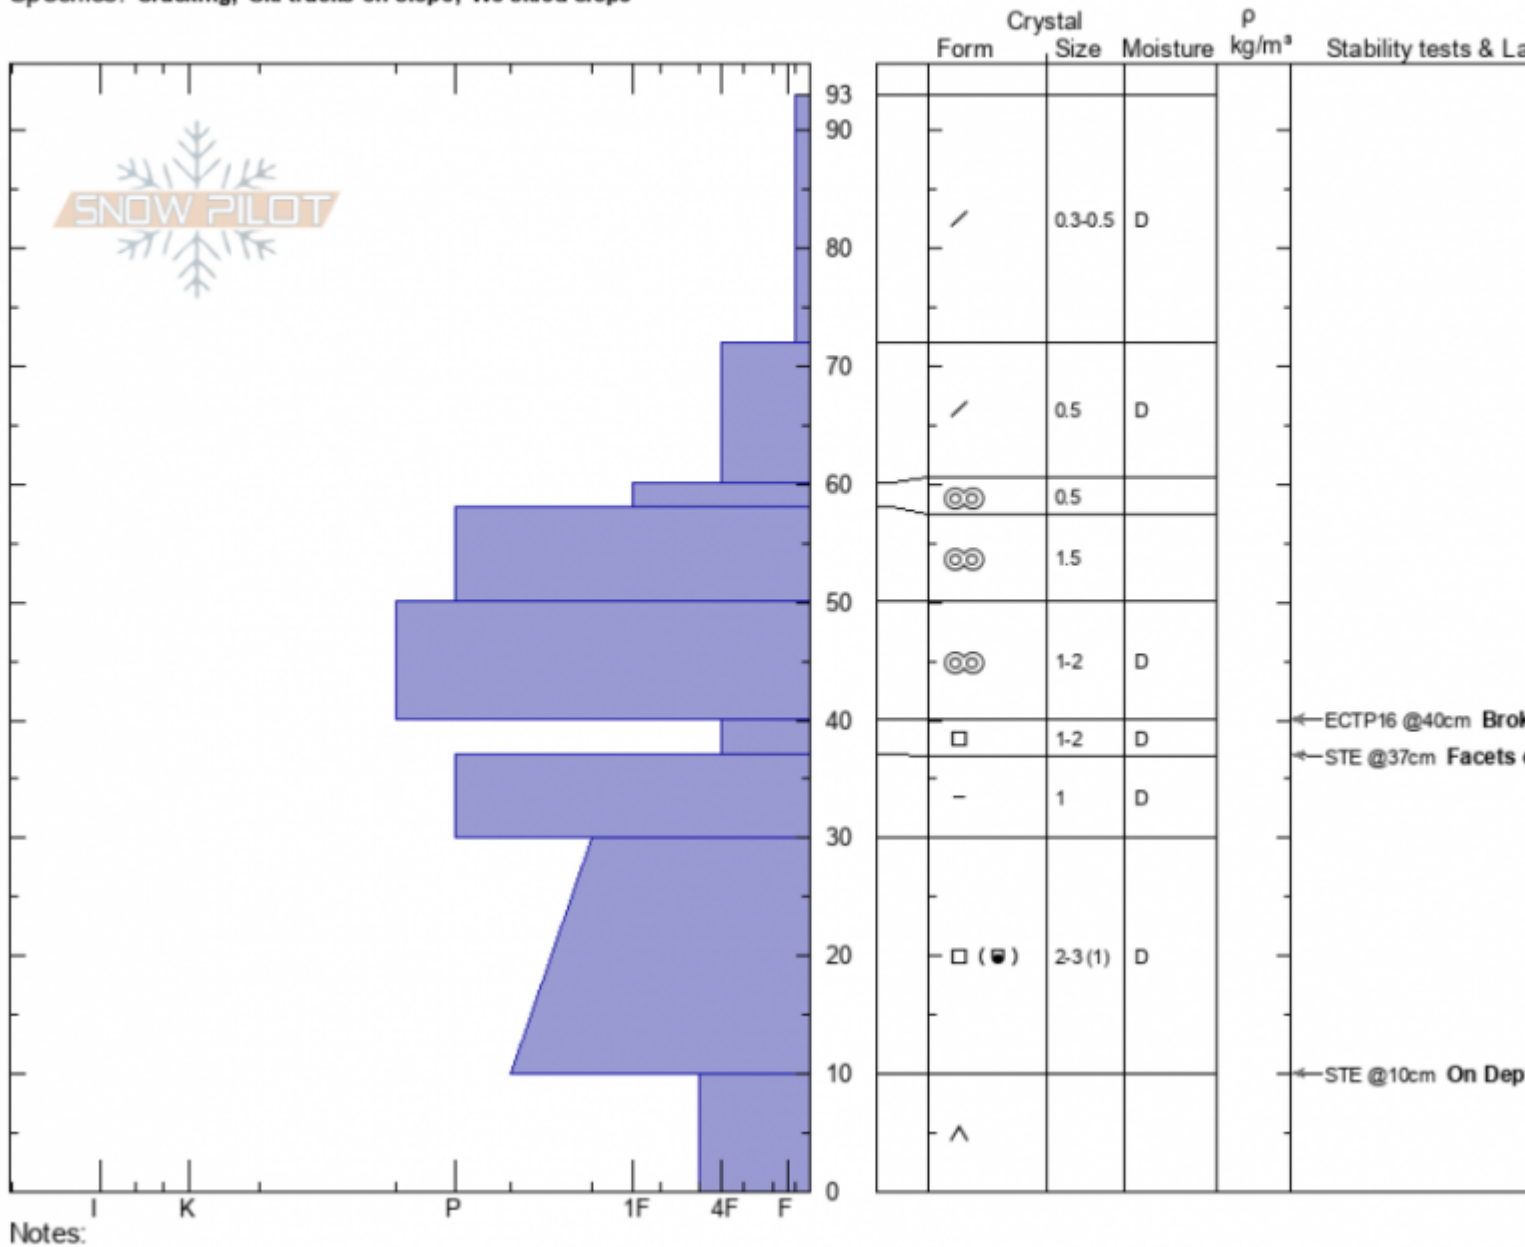

Lick Creek
Gallatin Range-N
MT

Elevation: 2371 m
Aspect: SW

Specifics: Cracking; Ski tracks on slope; We skied slope

Owen Miller
02/10/2021 - 5:00pm

Co-ord: 45.51873N, -110.95620W

Slope Angle: 20°

Wind Loading: no

Stability: Air Temperature: -12°C
Sky Cover: FEW
Precipitation: NO
Wind: Calm

HS: 93
PS: 40
Layer Notes: 40-37cm: Problematic layer

Notes:
Advisory Region
Northern Gallatin
Longitude
-110.96W
Latitude
45.52N
Northern Gallatin, 2021-02-11