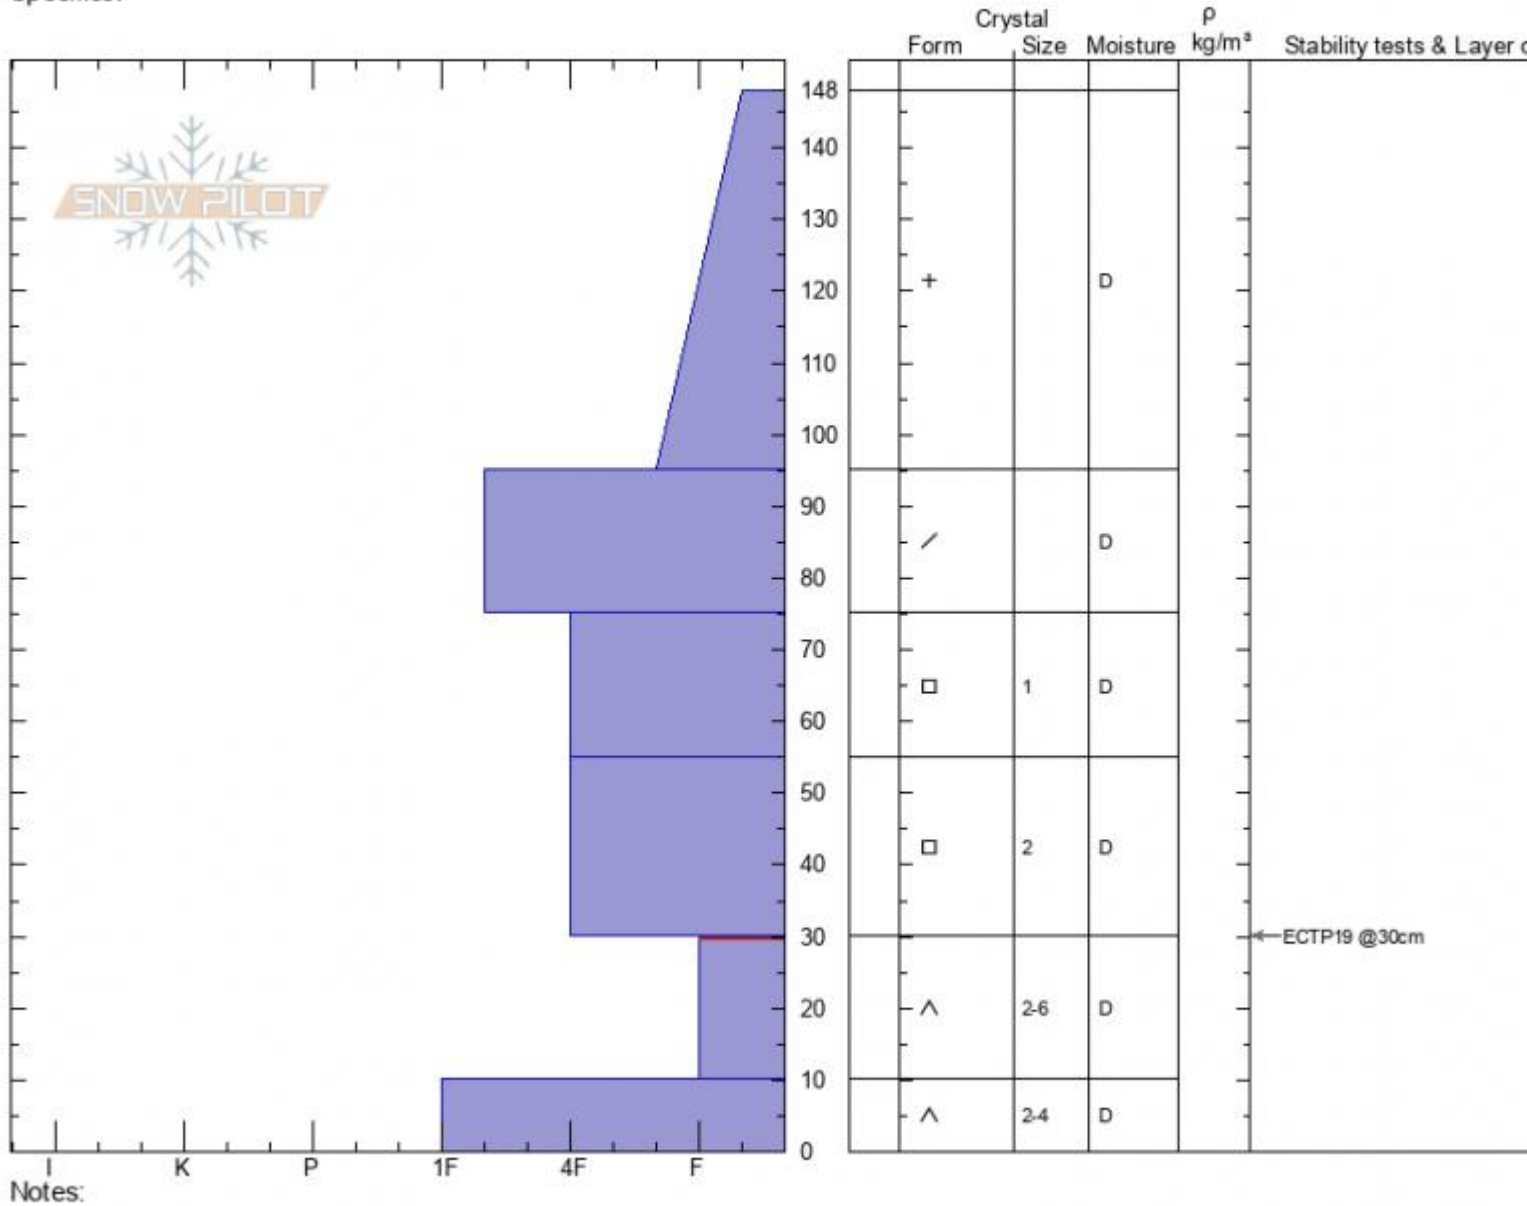

Mt Ellis SE Ridge
Gallatin Range-N
MT
 Elevation: **8187 ft**
 Aspect: **90°**
 Specifics:

Doug Chabot-Admin
02/08/2021 - 1:58pm
 Co-ord: **45.57722N, -110.95325W**
 Slope Angle: **23°**
 Wind Loading: **no**

Stability:
 Air Temperature: **-12°C**
 Sky Cover: **OVC**
 Precipitation: **S1**
 Wind: **SE Light Breeze**

HS: **148** Layer Notes:
 PF: **120** 30-10cm: **Problematic layer**

Advisory Region
 Northern Gallatin
 Longitude
 -110.96W
 Latitude
 45.58N
 Northern Gallatin, 2021-02-08