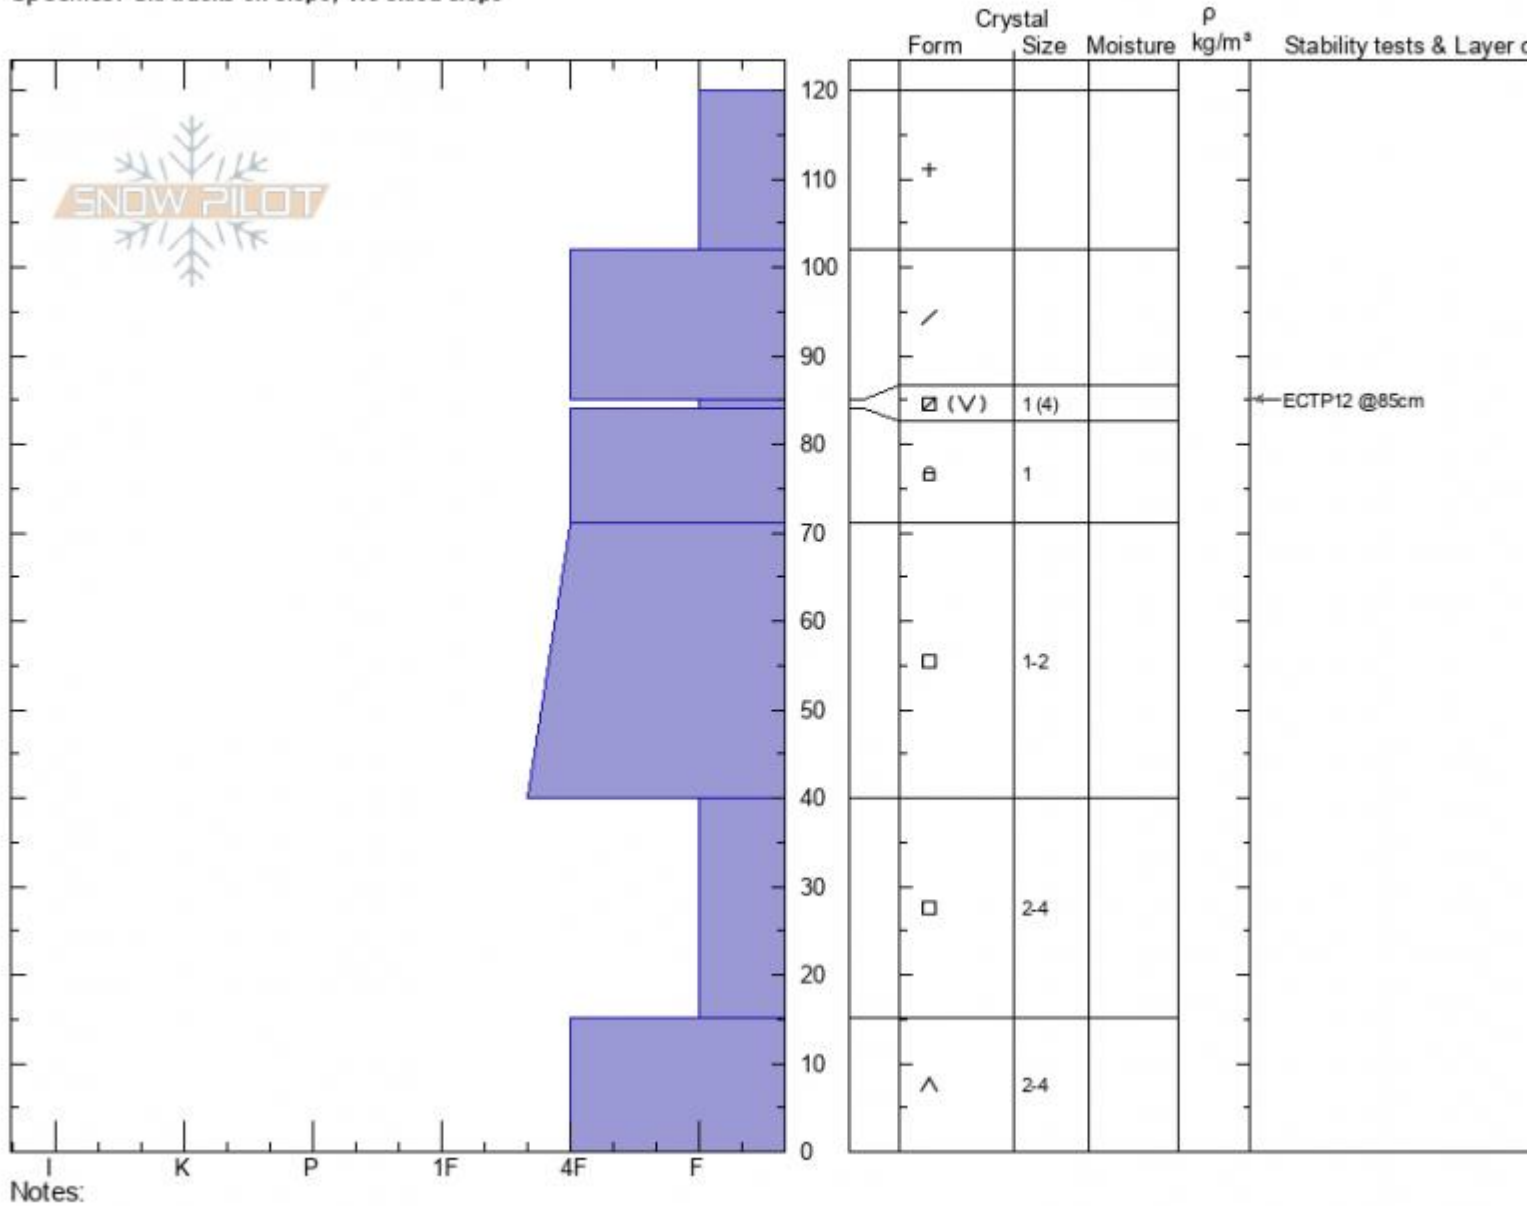

**Bear Basin**  
**Madison Range-N**  
**MT**  
 Elevation: **8700 ft**  
 Aspect: **85°**  
 Specifics: **Ski tracks on slope; We skied slope**

**Ian Hoyer**  
**02/04/2021 - 1:00pm**  
 Co-ord: **45.32304N, -111.37782W**  
 Slope Angle: **28°**  
 Wind Loading: **no**

Stability: **fair**  
 Air Temperature:  
 Sky Cover: **OVC**  
 Precipitation: **S1**  
 Wind: **Calm**

HS: **120** Layer Notes:  
 PF: **60** 85-84cm: **Problematic layer**  
 PS: **30**

Advisory Region  
 Northern Madison  
 Longitude  
 -111.38W  
 Latitude  
 45.35N  
 Northern Madison, 2021-02-06