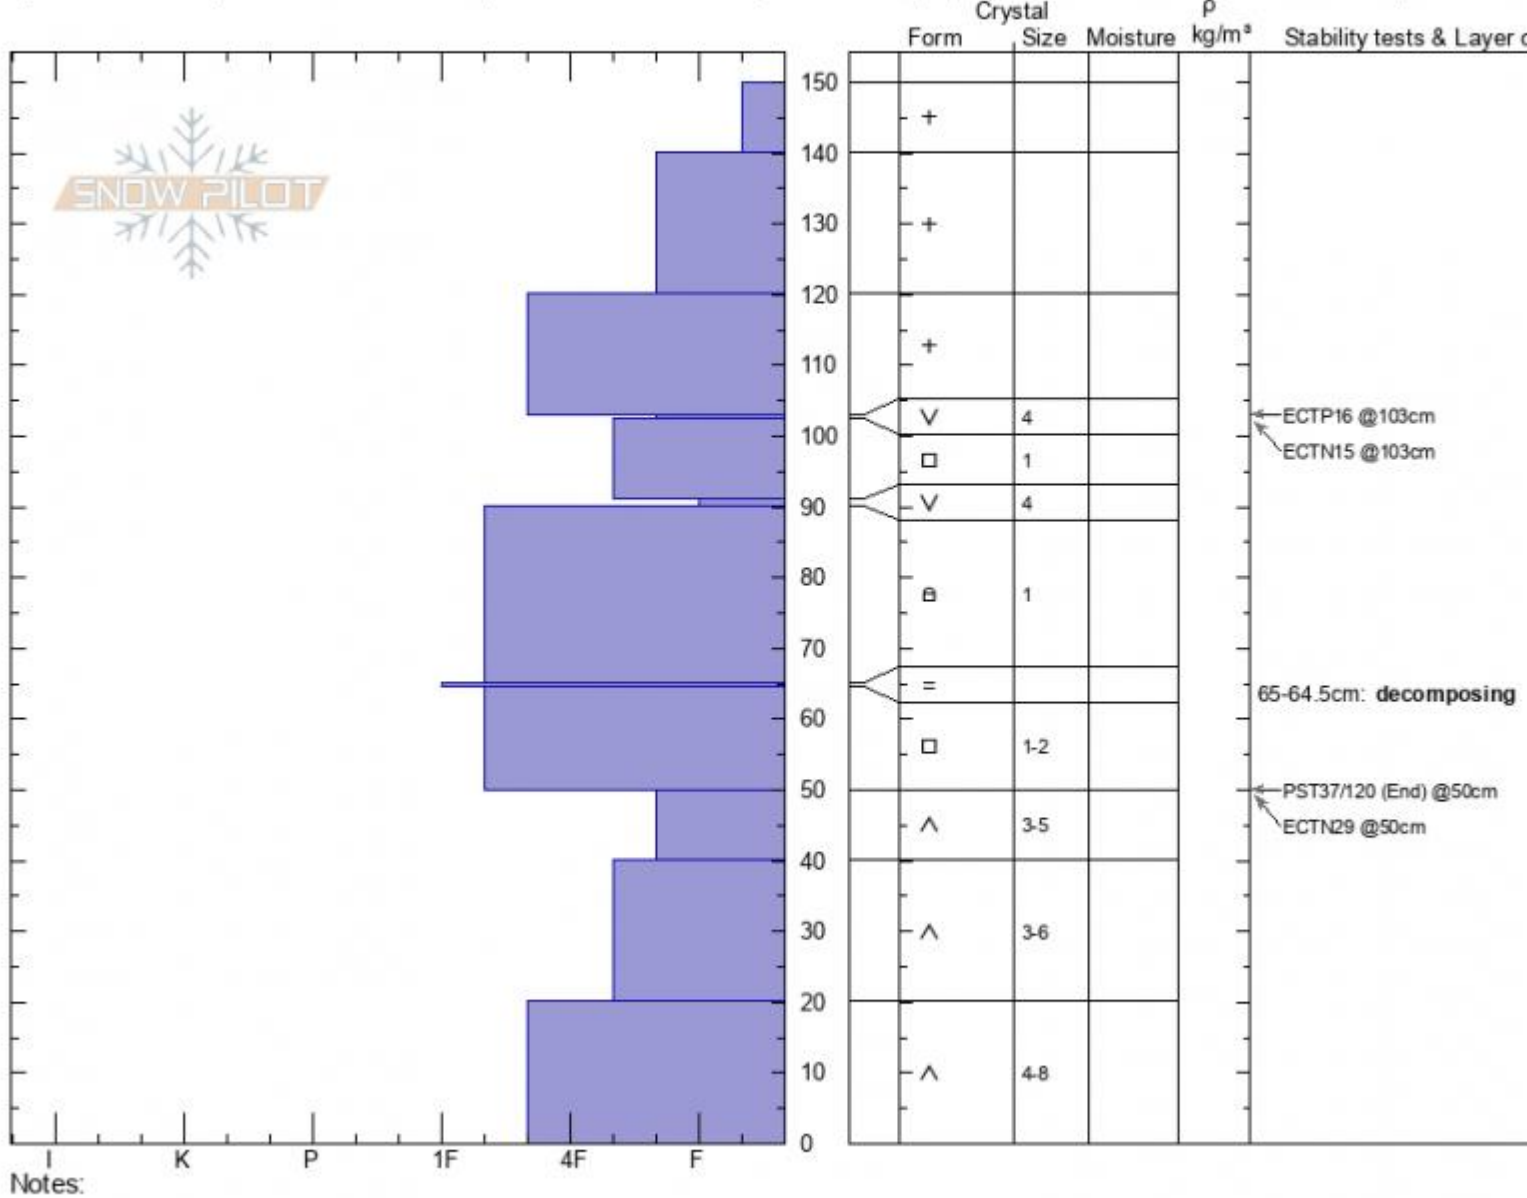

Carrot Basin Avalanche
Madison Range-S
MT

Alex Marienthal
01/31/2021 - 11:50am
 Co-ord: **44.95637N, -111.32629W**
 Slope Angle: **25°**
 Wind Loading:

Stability: **poor**
 Air Temperature: **-8°C**
 Sky Cover: **SCT**
 Precipitation: **NO**
 Wind: **Calm**

HS: **150** Layer Notes:
 65-64.5cm: **decomposing**
 65-64.5cm: **Problematic layer**

Specifics: Pit is adjacent to avalanche: other; Recent avalanche activity on similar slopes; Recent avalanche activity on different slopes

Advisory Region
 Southern Madison
 Longitude
 -111.31W
 Latitude
 44.96N
 Southern Madison, 2021-01-31