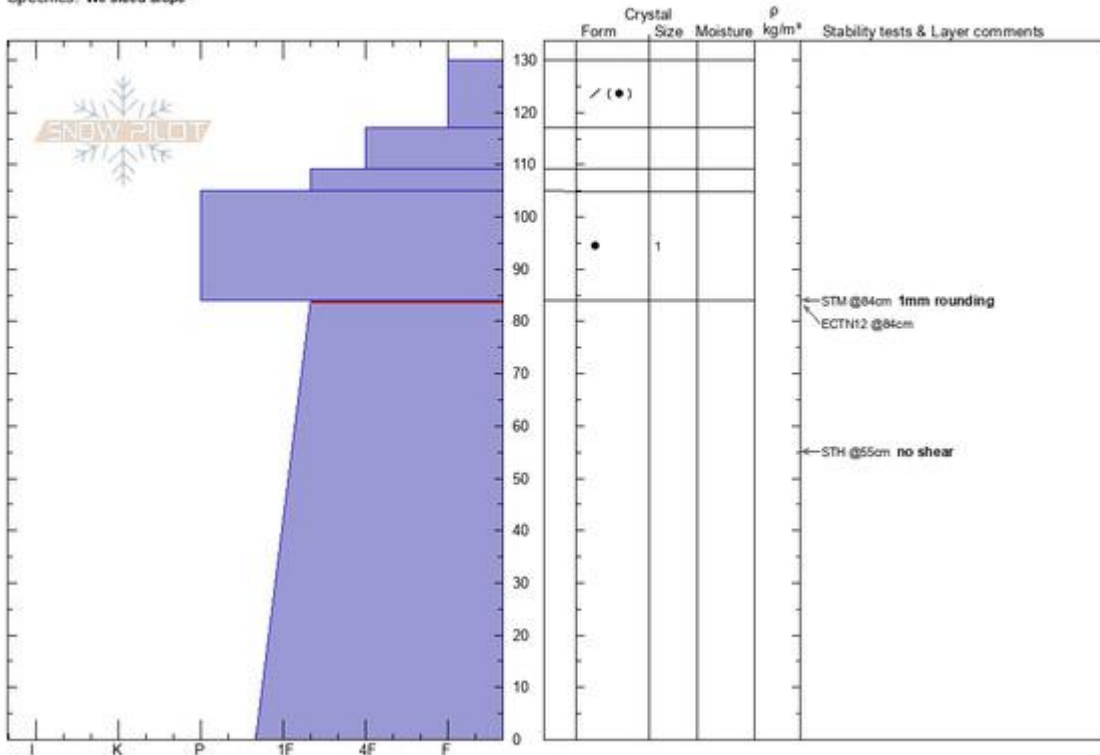

**Woody Ridge**  
**Absaroka Range**  
**MT**  
 Elevation: **9444 ft**  
 Aspect: **275°**  
 Specifics: **We skied slope**

**Don Carroll**  
 01/29/2021 - 1:00pm  
 Co-ord: **44.99477N, -109.92335W**  
 Slope Angle: **35°**  
 Wind Loading: **yes**

Stability:  
 Air Temperature:  
 Sky Cover: **BKN**  
 Precipitation: **S-1**  
 Wind: **Light Breeze**

HS: **130** Layer Notes:  
 PF: **15** 84-0cm: Problematic layer

Notes: test with Jesse Logan; stability improved above 8500; wind loading not uniform

Advisory Region  
 Cooke City  
 Longitude  
 -109.92W  
 Latitude  
 44.97N  
 Cooke City, 2021-01-30