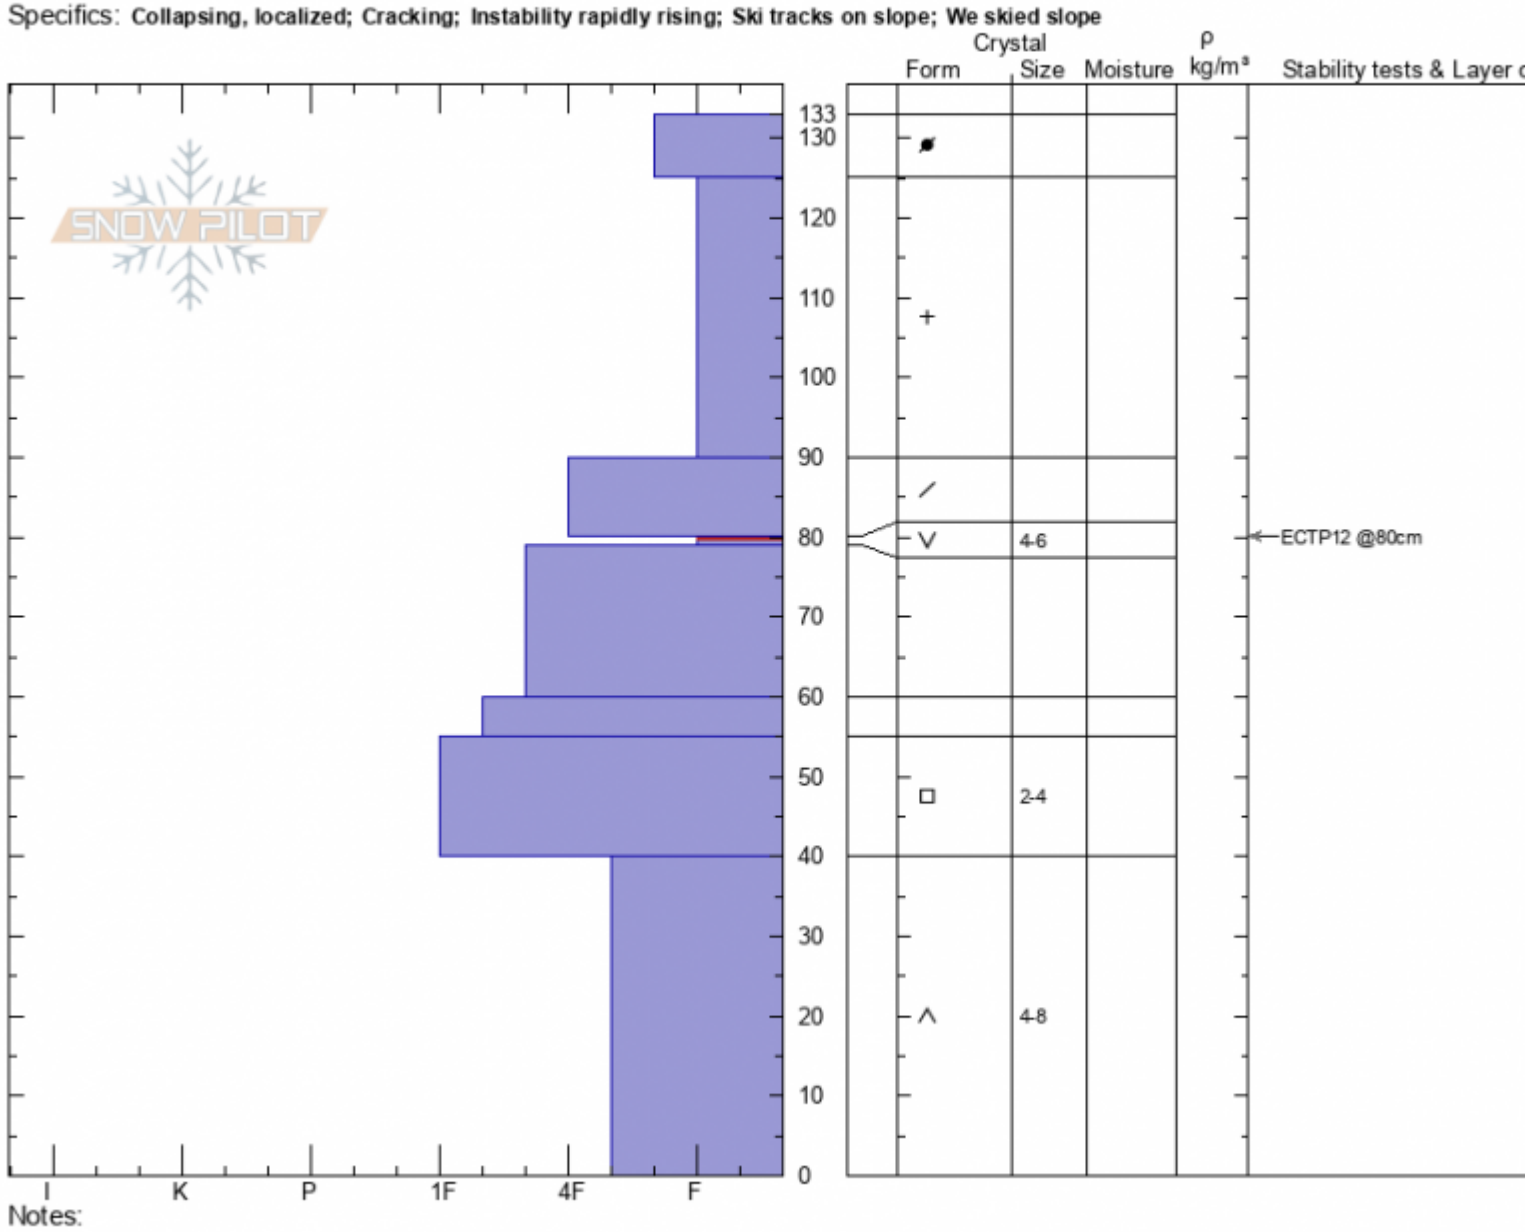

Bacon Rind Upper Mdw **Doug Chabot-Admin**
Madison Range-S **01/28/2021 - 11:00am**
MT Co-ord: **44.95824N, -111.09924W**
 Elevation: **8768 ft** Slope Angle: **25°**
 Aspect: **60°** Wind Loading: **yes**
 Specifics: **Collapsing, localized; Cracking; Instability rapidly rising; Ski tracks on slope; We skied slope**

Stability:
 Air Temperature: **-6°C** HS: **133** Layer Notes:
 Sky Cover: **OVC** PF: **133** 80-79cm: **Problematic layer**
 Precipitation: **S2**
 Wind: **S Moderate**

Advisory Region
 Southern Madison
 Longitude
 -111.10W
 Latitude
 44.96N
 Southern Madison, 2021-01-29