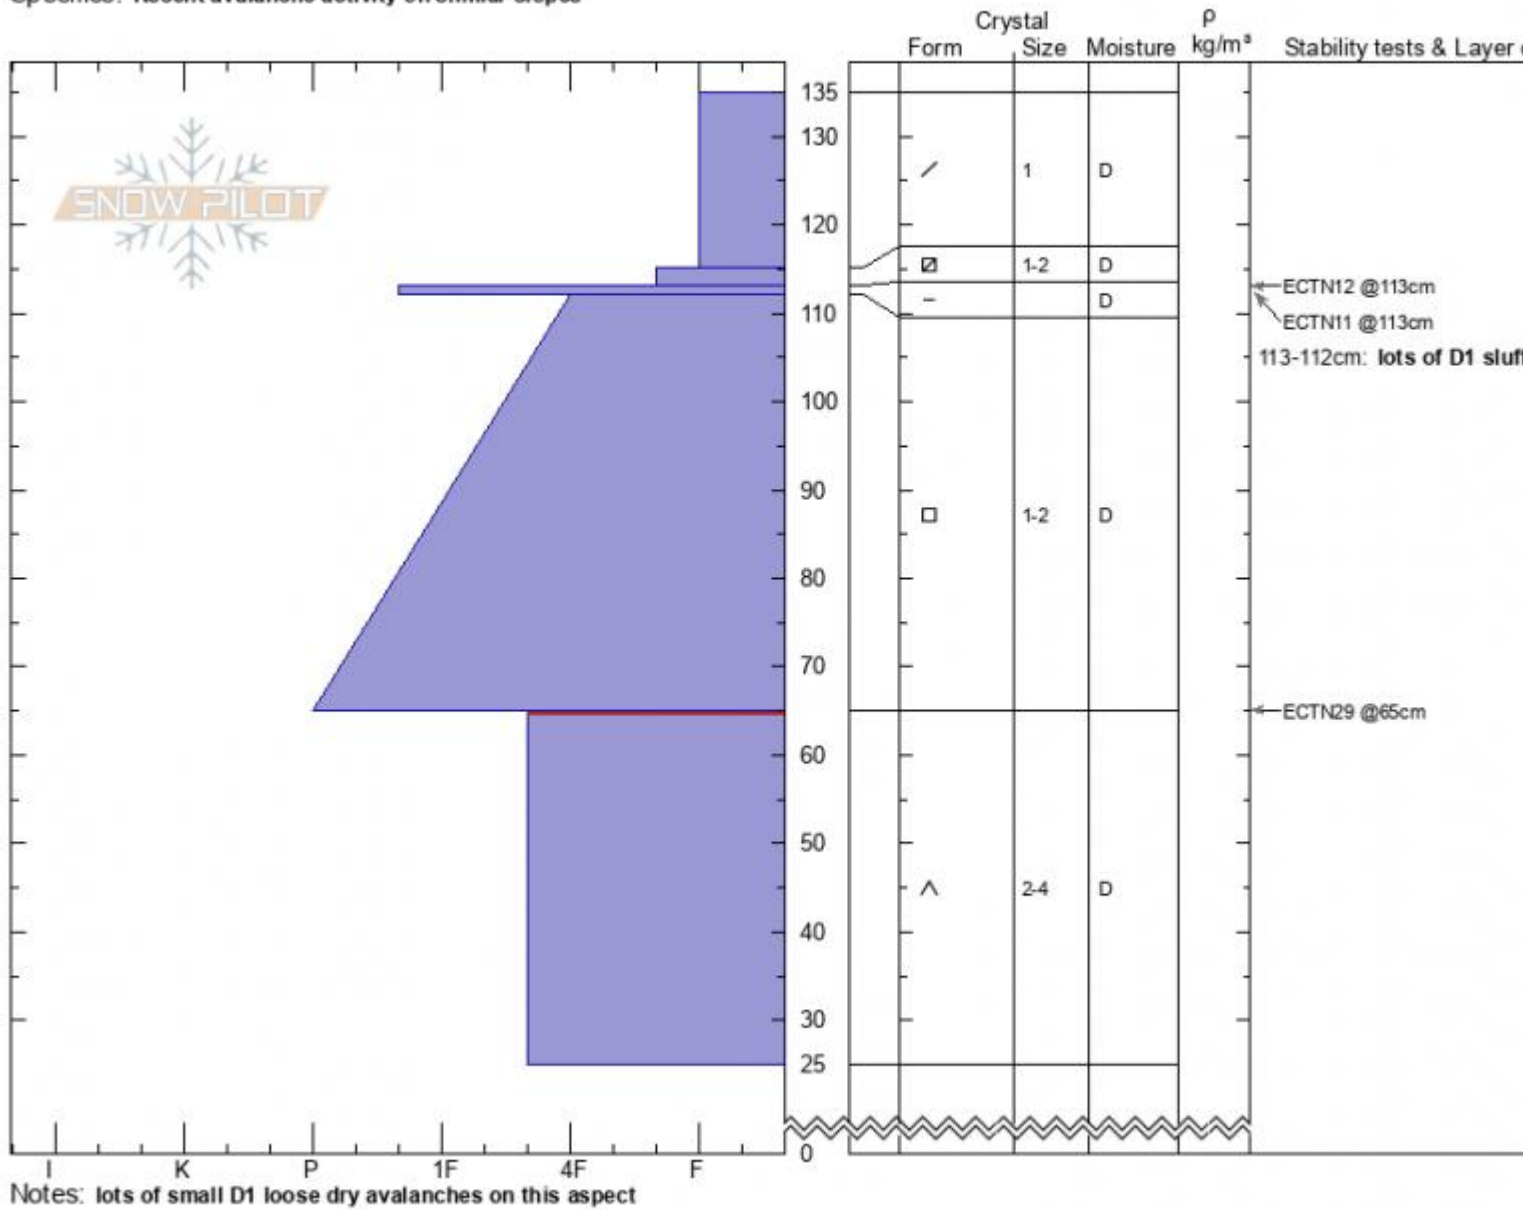

The Throne
Bridger Range
MT
 Elevation: **7883 ft**
 Aspect: **NE**
 Specifics: Recent avalanche activity on similar slopes

Zach Keskinen
01/26/2021 - 12:15pm
 Co-ord: **45.87524N, -110.95308W**
 Slope Angle: **32°**
 Wind Loading: **previous**

Stability:
 Air Temperature: **-4°C**
 Sky Cover: **FEW**
 Precipitation: **S-1**
 Wind: **SE Light Breeze**

HS: **135** Layer Notes:
 PF: **35** 113-112cm: lots of D1 sluffs on
 65-25cm: Problematic layer

Advisory Region
 Bridger Range
 Longitude
 -110.95W
 Latitude
 45.88N

Avalanche Details: [Loose Dry Avalanches on the Throne](#)
 Bridger Range, 2021-01-26