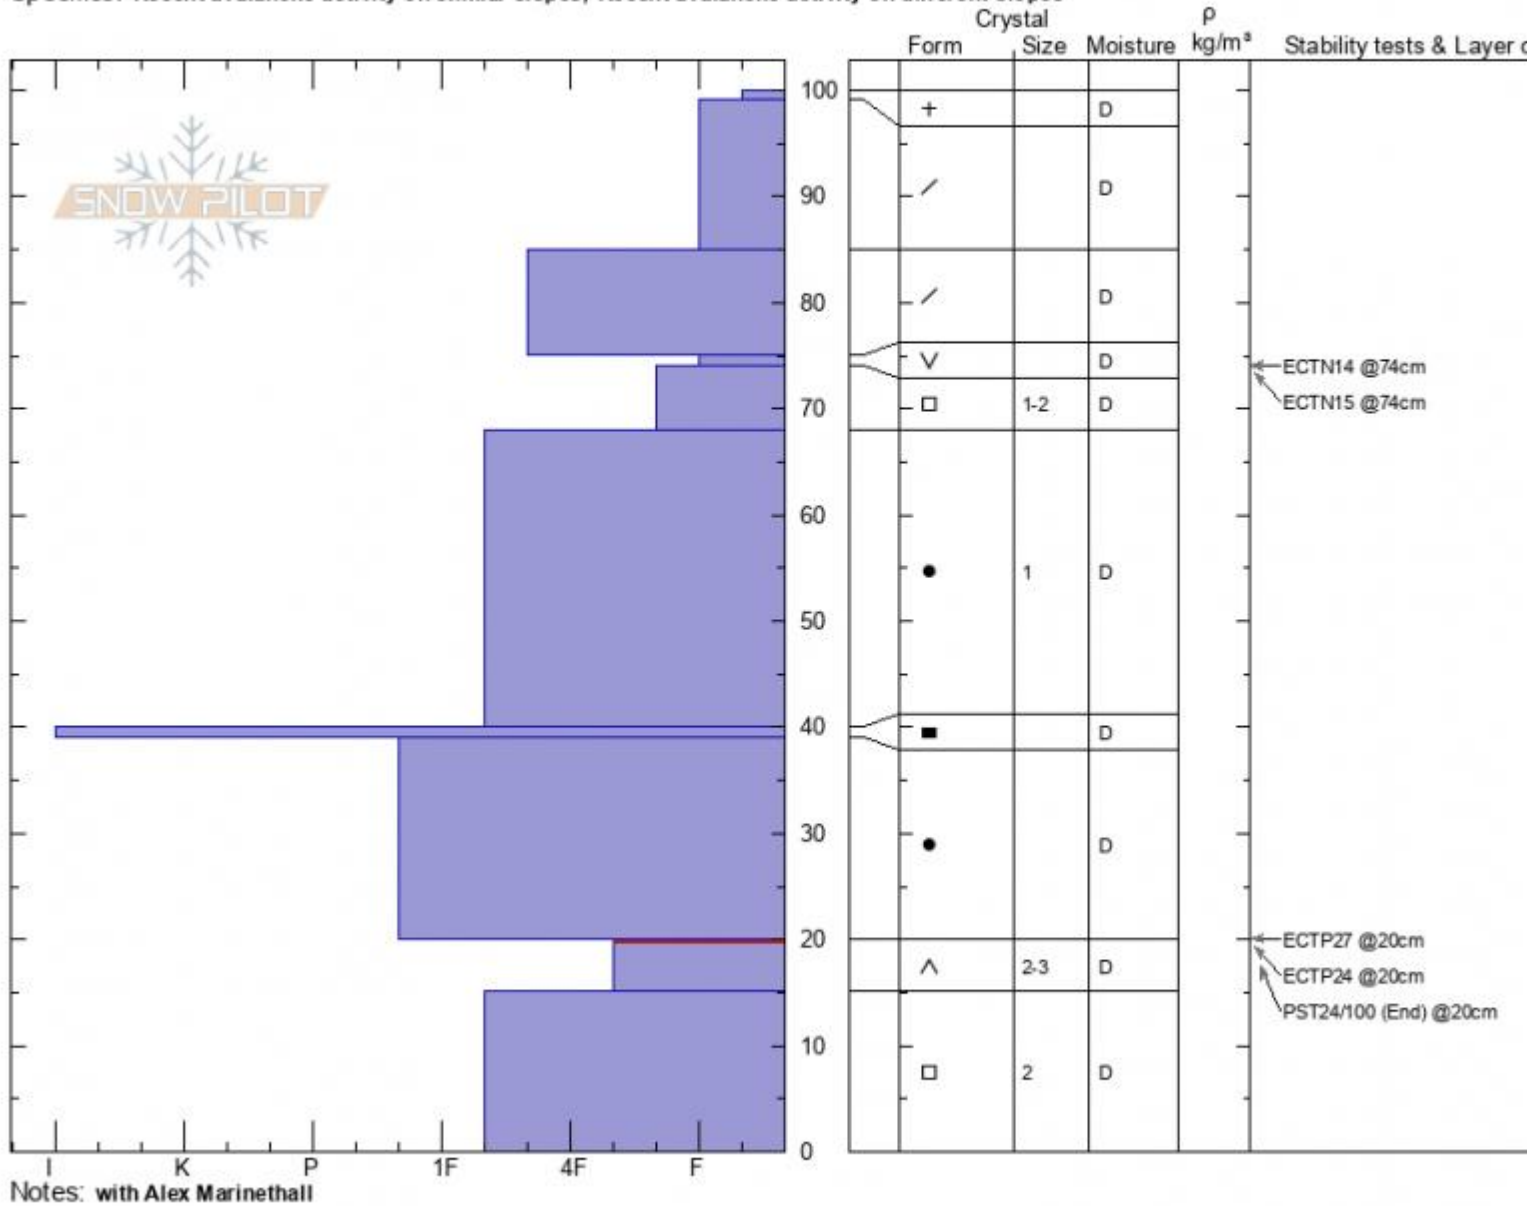

**Lionshead Ridge- Marge Zach Keskinen**  
**Lionhead Range** 01/23/2021 - 12:30pm  
**MT** Co-ord: 44.71669N, -111.31901W  
 Elevation: 9017 ft Slope Angle: 29°  
 Aspect: NE Wind Loading: **previous**  
 Specifics: Recent avalanche activity on similar slopes; Recent avalanche activity on different slopes

Stability:  
 Air Temperature: **-6°C** HS: **100** Layer Notes:  
 Sky Cover: **CLR** PF: **50** 20-15cm: Problematic layer  
 Precipitation: **NO**  
 Wind: **SE Light Breeze**

Advisory Region  
 Lionhead Range  
 Longitude  
 -111.32W  
 Latitude  
 44.71N  
 Lionhead Range, 2021-01-23