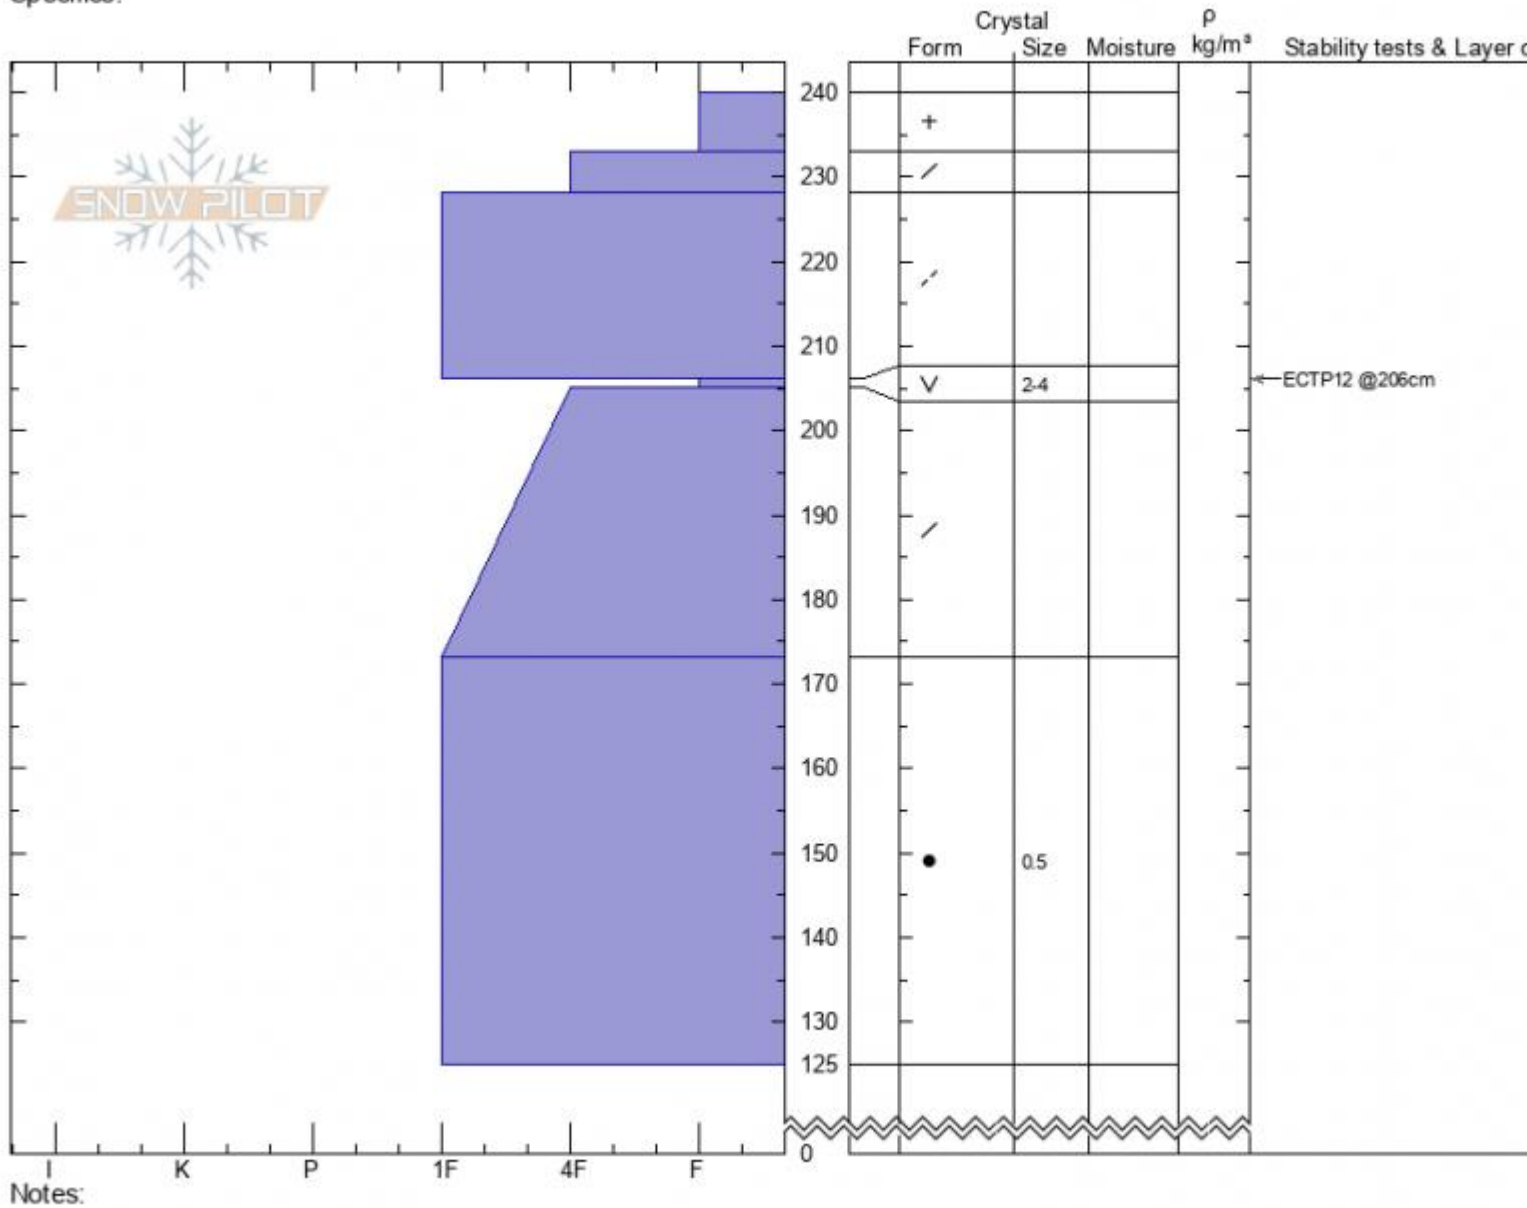

Almost Died
Cooke City
MT
 Elevation: **9500 ft**
 Aspect: **60°**
 Specifics:

Dave Zinn
01/17/2021 - 12:00pm
 Co-ord: **45.04964N, -109.93092W**
 Slope Angle: **30°**
 Wind Loading: **previous**

Stability: **fair**
 Air Temperature:
 Sky Cover: **OVC**
 Precipitation: **S-1**
 Wind: **W Light Breeze**

HS: **240** Layer Notes:
 PF: **40** 206-205cm: **Problematic layer**

Advisory Region
 Cooke City
 Longitude
 -109.95W
 Latitude
 45.06N
 Cooke City, 2021-01-17