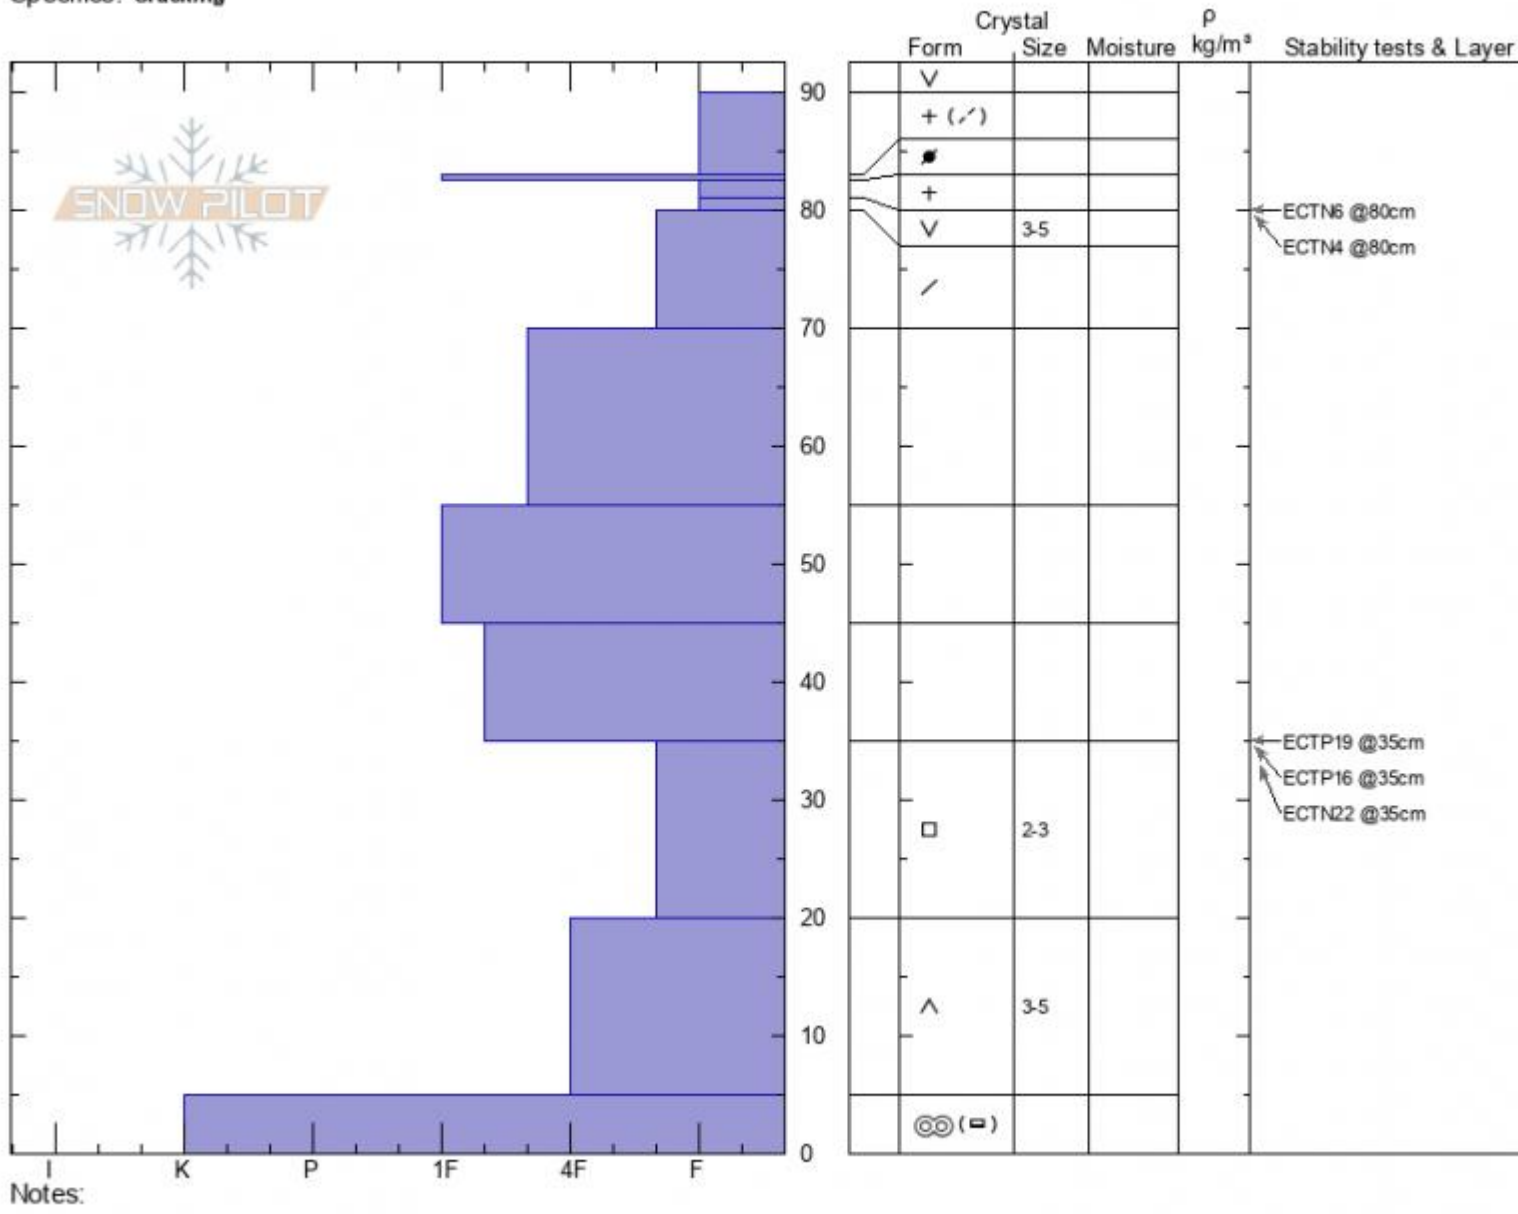

**MiddleBasin, SciBowl**  
**Madison Range-N**  
**MT**  
 Elevation: **9250 ft**  
 Aspect: **97°**  
 Specifics: **Cracking**

**Alex Marienthal**  
**01/16/2021 - 12:20am**  
 Co-ord: **45.32619N, -111.38212W**  
 Slope Angle: **28°**  
 Wind Loading: **previous**

Stability: **poor**  
 Air Temperature:  
 Sky Cover: **FEW**  
 Precipitation: **NO**  
 Wind: **W Light Breeze**

HS: **90**      Layer Notes:  
 35-20cm: **Problematic layer**

Advisory Region  
 Northern Madison  
 Longitude  
 -111.38W  
 Latitude  
 45.34N  
 Northern Madison, 2021-01-17