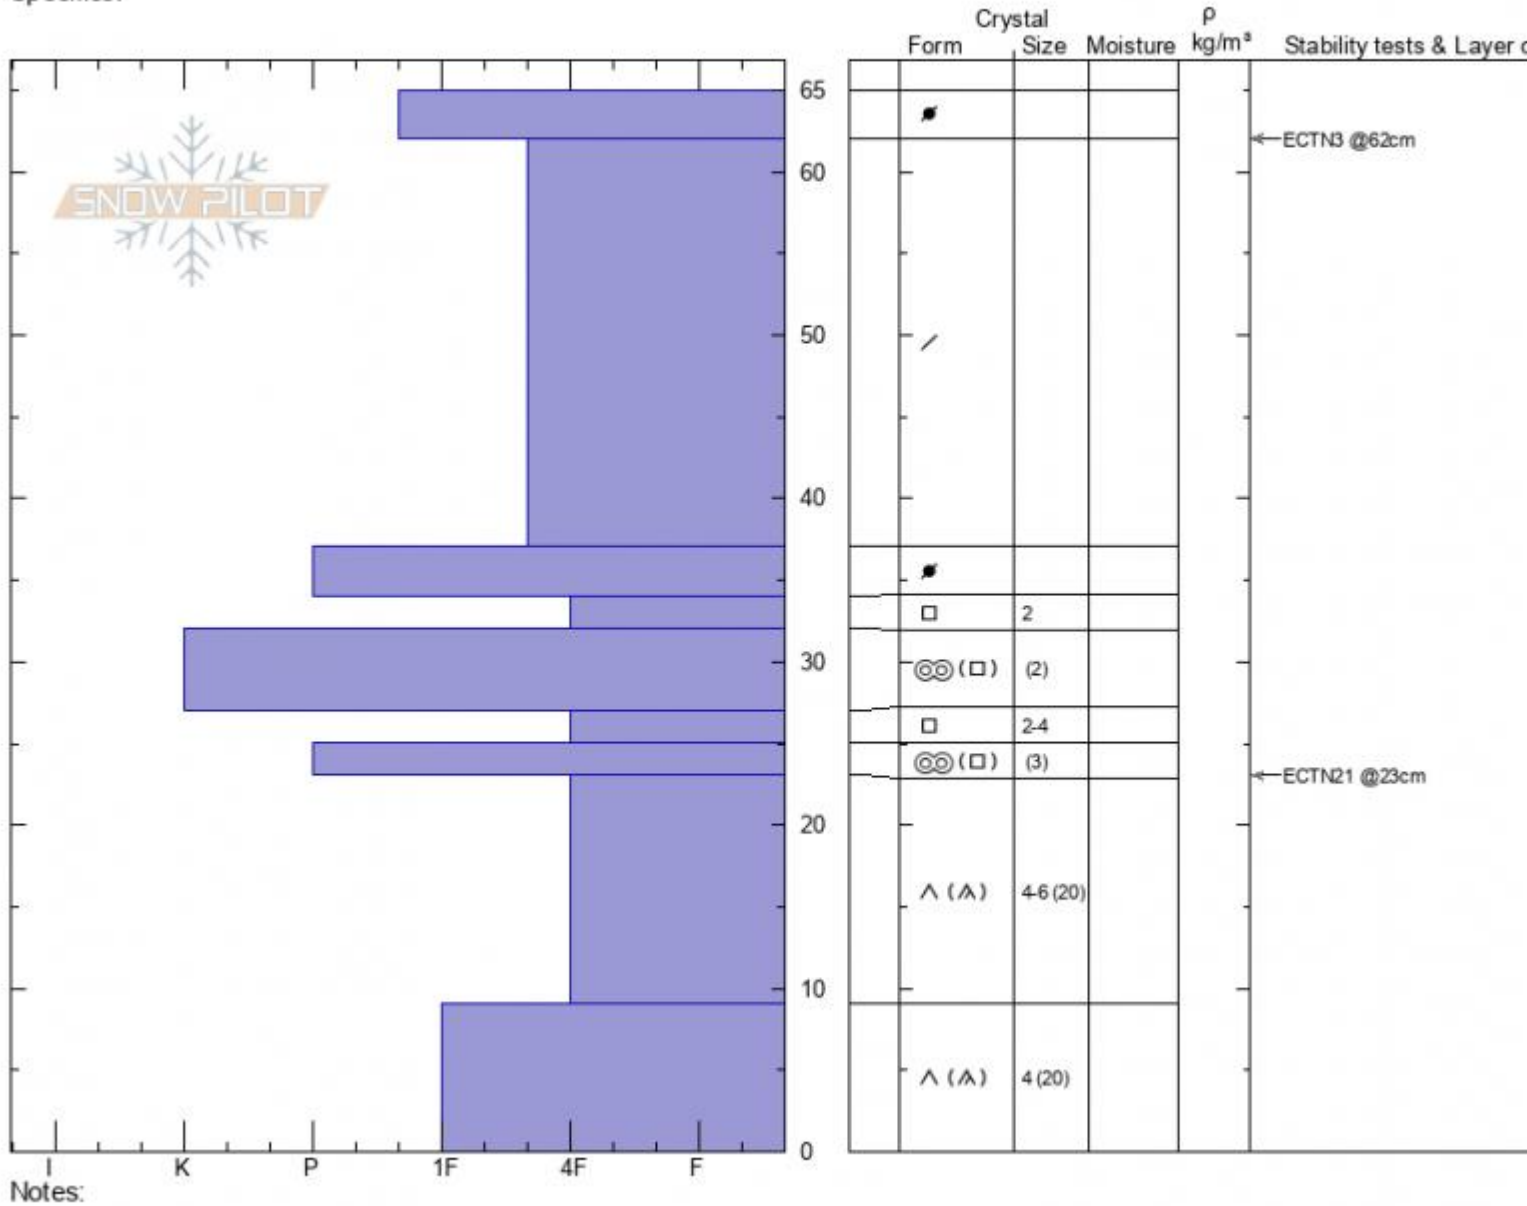

Throne North Face
Bridger Range
MT
 Elevation: **8300 ft**
 Aspect: **350°**
 Specifics:

Dave Zinn
01/11/2021 - 12:00pm
 Co-ord: **45.88259N, -110.95322W**
 Slope Angle: **23°**
 Wind Loading: **no**

Stability: **good**
 Air Temperature:
 Sky Cover: **SCT**
 Precipitation: **NO**
 Wind: **W Calm**

HS: **65** Layer Notes:
 23-9cm: **Problematic layer**

Advisory Region
 Bridger Range
 Longitude
 -110.95W
 Latitude
 45.88N
 Bridger Range, 2021-01-15