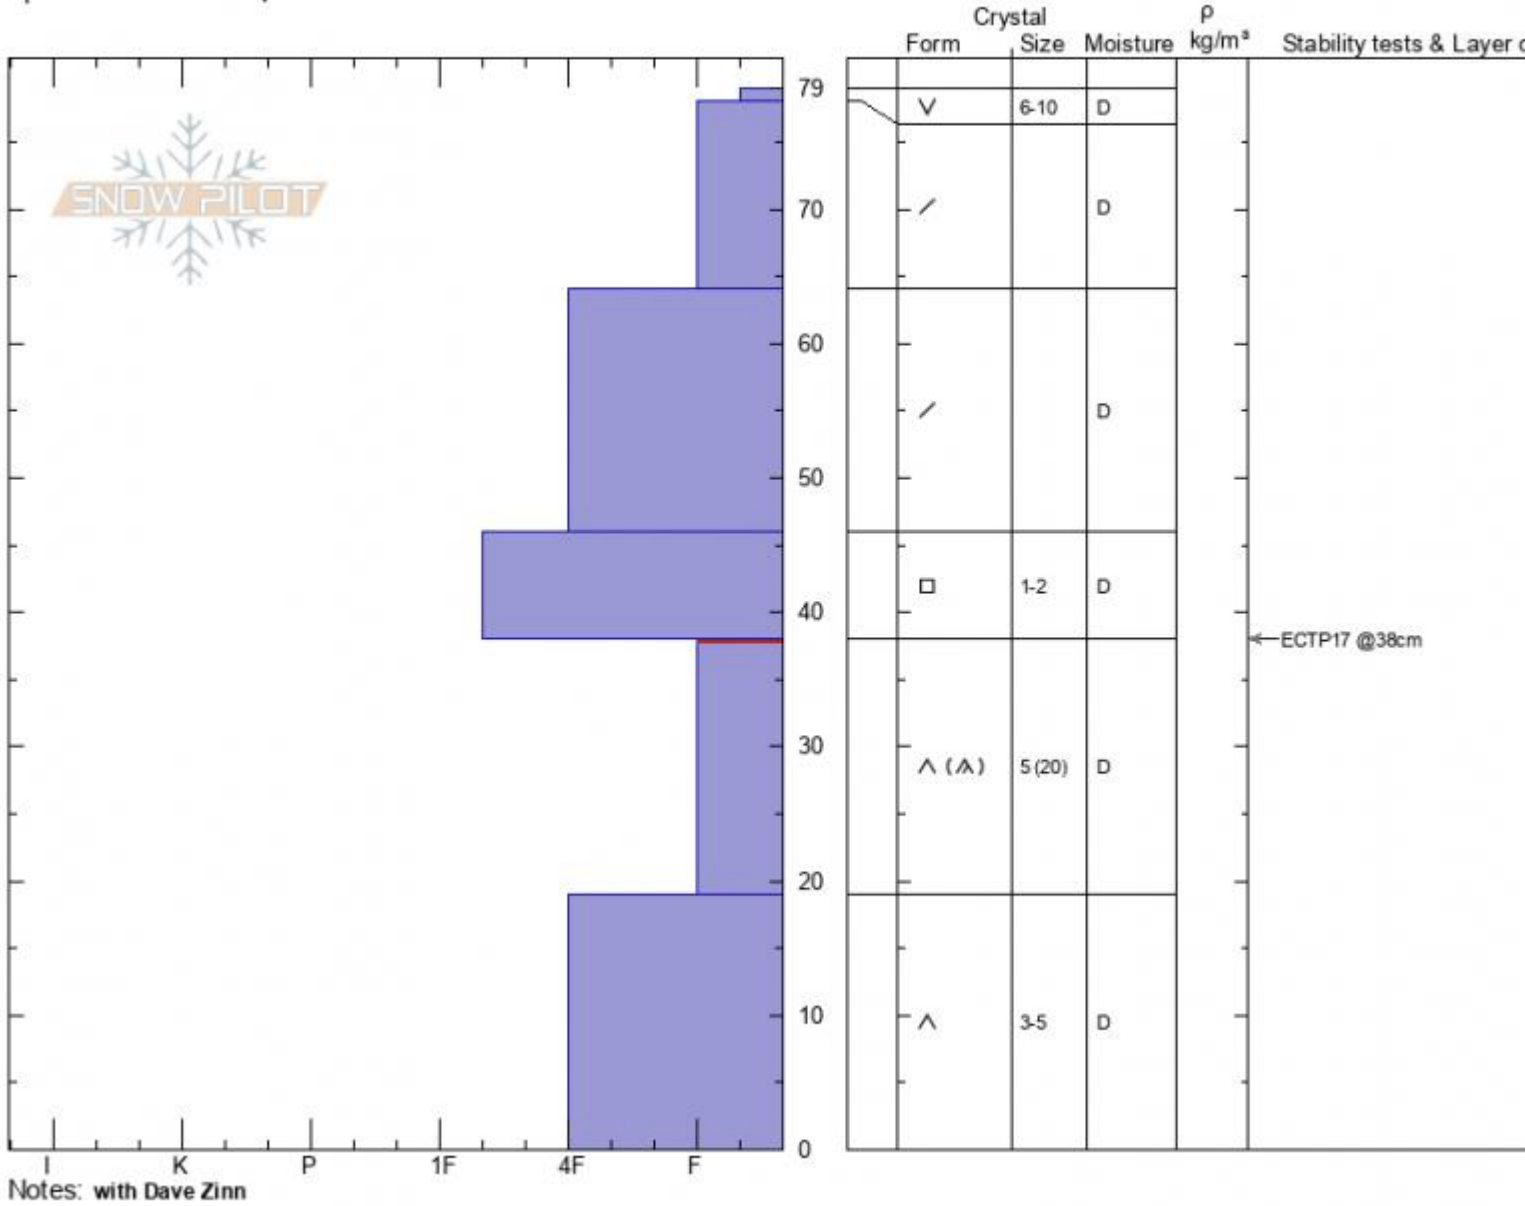

**Bacon Rind**  
**Madison Range-S**  
**MT**  
 Elevation: **8200 ft**  
 Aspect: **E**  
 Specifics: **We skied slope**

**Zach Keskinen**  
**01/12/2021 - 12:30pm**  
 Co-ord:  
 Slope Angle: **12°**  
 Wind Loading: **no**

Stability: **poor**  
 Air Temperature: **-3°C**  
 Sky Cover: **FEW**  
 Precipitation: **NO**  
 Wind: **SW Light Breeze**

HS: **79**    Layer Notes:  
 PF: **75**    38-19cm: **Problematic layer**

Advisory Region  
 Southern Madison  
 Longitude  
 -111.10W  
 Latitude  
 44.96N  
 Southern Madison, 2021-01-12