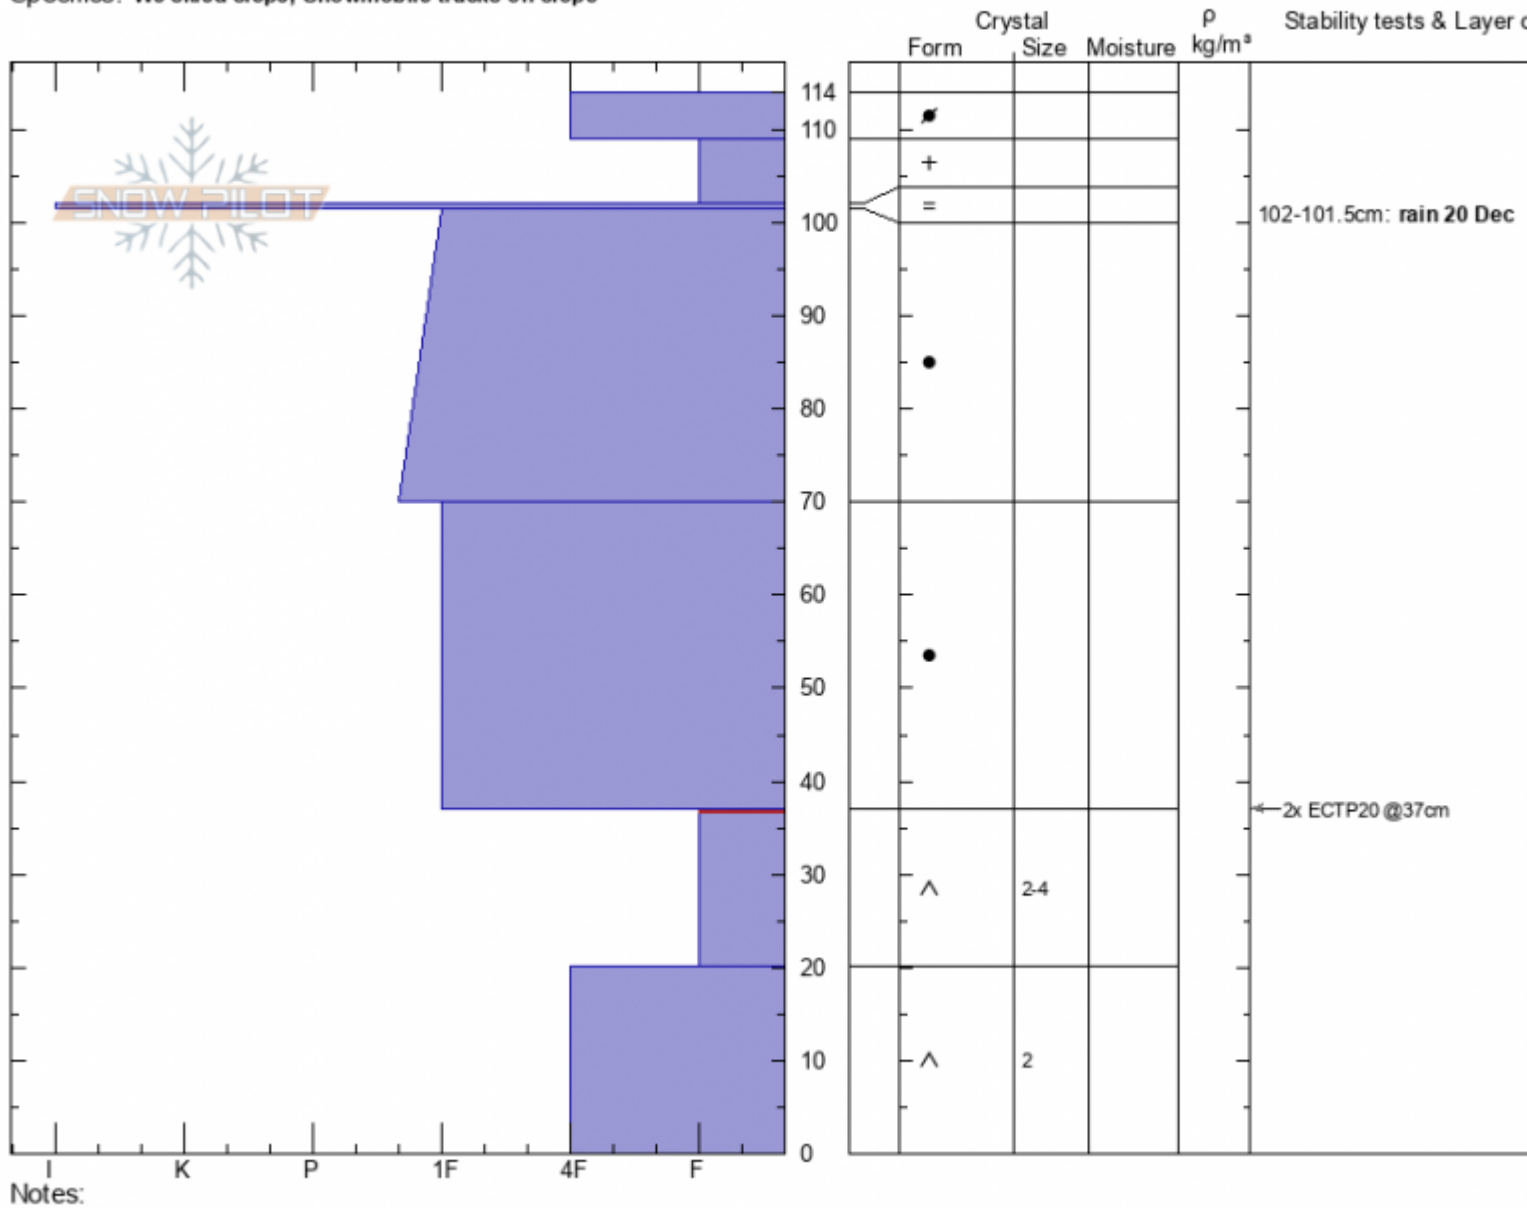

**Lionhead Ridge**  
**Lionhead Range**  
**MT**  
 Elevation: **9008 ft**  
 Aspect: **20°**  
 Specifics: **We skied slope; Snowmobile tracks on slope**

**Doug Chabot-Admin**  
**12/27/2020 - 11:40am**  
 Co-ord: **44.71538N, -111.31876W**  
 Slope Angle: **18°**  
 Wind Loading: **previous**

Stability: **Poor**  
 Air Temperature: **-8°C**  
 Sky Cover: **SCT**  
 Precipitation: **NO**  
 Wind: **W Moderate**

HS: **114** Layer Notes:  
 102-101.5cm: **rain 20 Dec**  
 37-20cm: **Problematic layer**

Advisory Region  
 Lionhead Range  
 Longitude  
 -111.32W  
 Latitude  
 44.71N

**Forecast link:** [GNFAC Avalanche Forecast for Mon Dec 28, 2020](#)  
 Lionhead Range, 2020-12-27