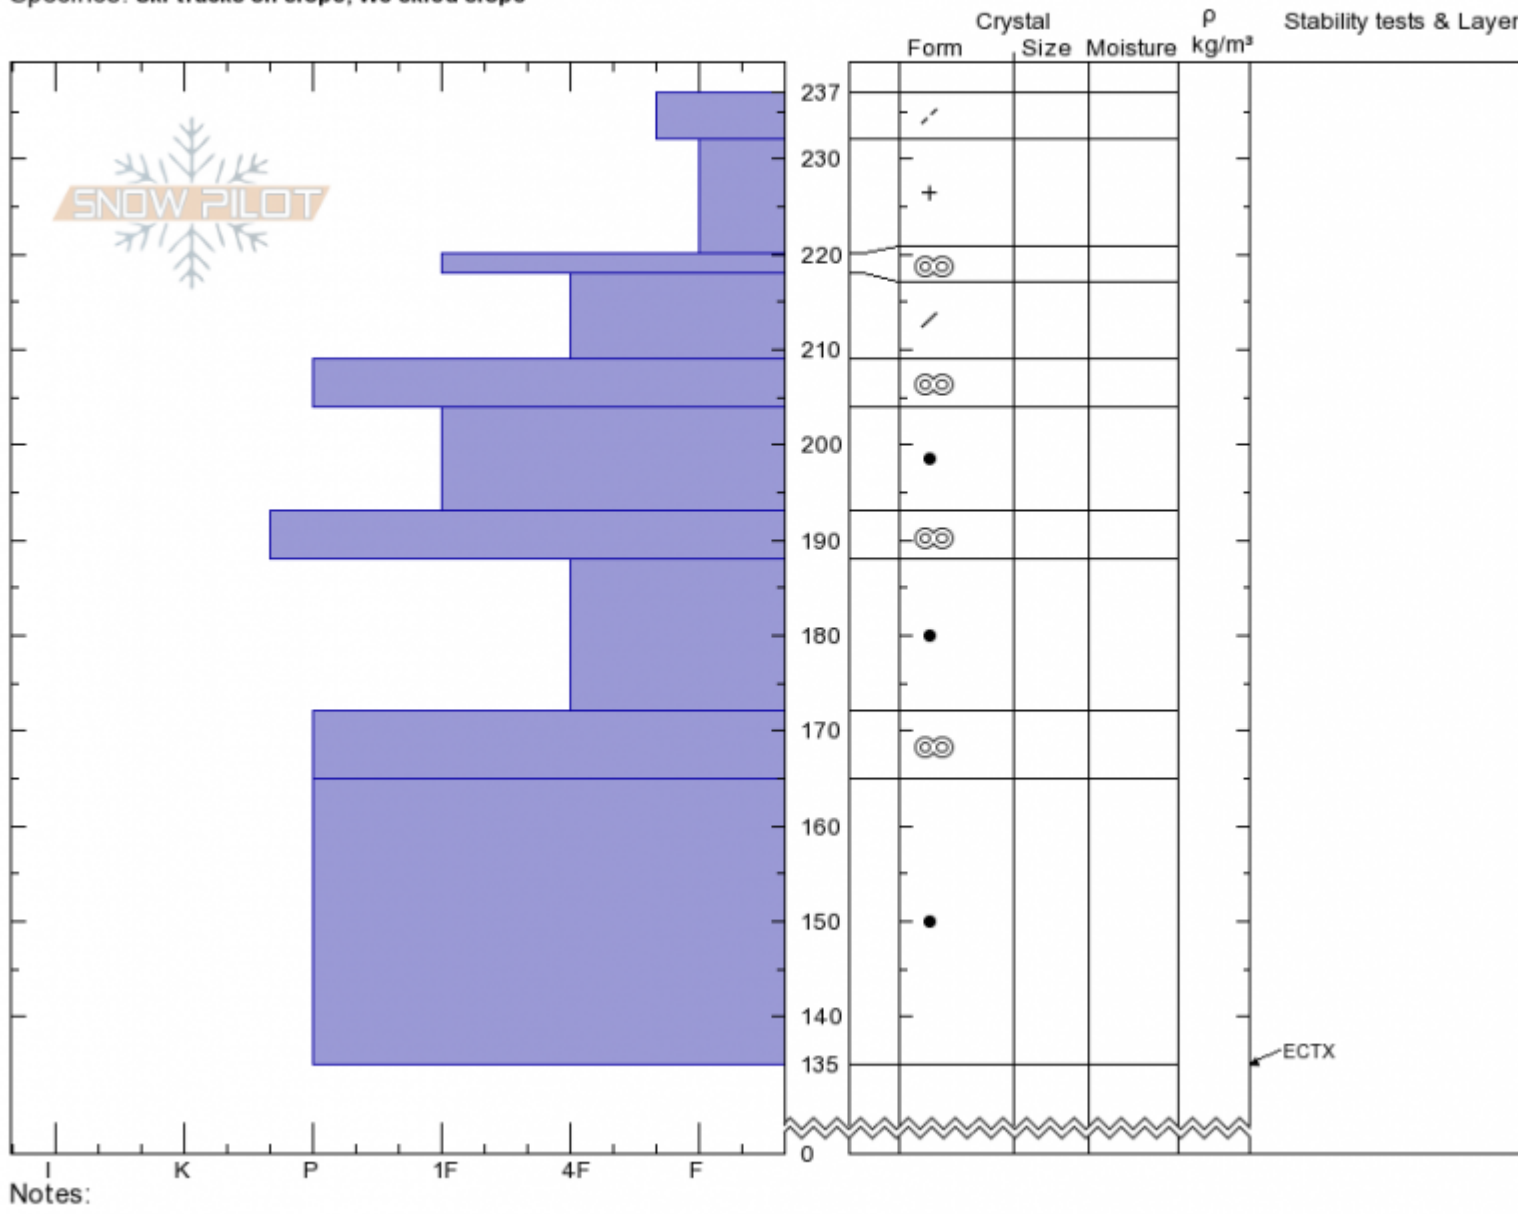

Beehive Low
Madison Range-N
MT
 Elevation: **8681 ft**
 Aspect: **250°**
 Specifics: **Ski tracks on slope; We skied slope**

Doug Chabot-Admin
04/03/2020 - 10:10am
 Co-ord: **45.32324N, -111.38493W**
 Slope Angle: **22°**
 Wind Loading:

Stability: **Very Good** HS:**237** Layer Notes:
 Air Temperature: **-9°C**
 Sky Cover: **CLR**
 Precipitation: **NO**
 Wind:

Notes:
 Advisory Region
 Northern Madison
 Longitude
 -111.39W
 Latitude
 45.34N
 Northern Madison, 2020-04-03