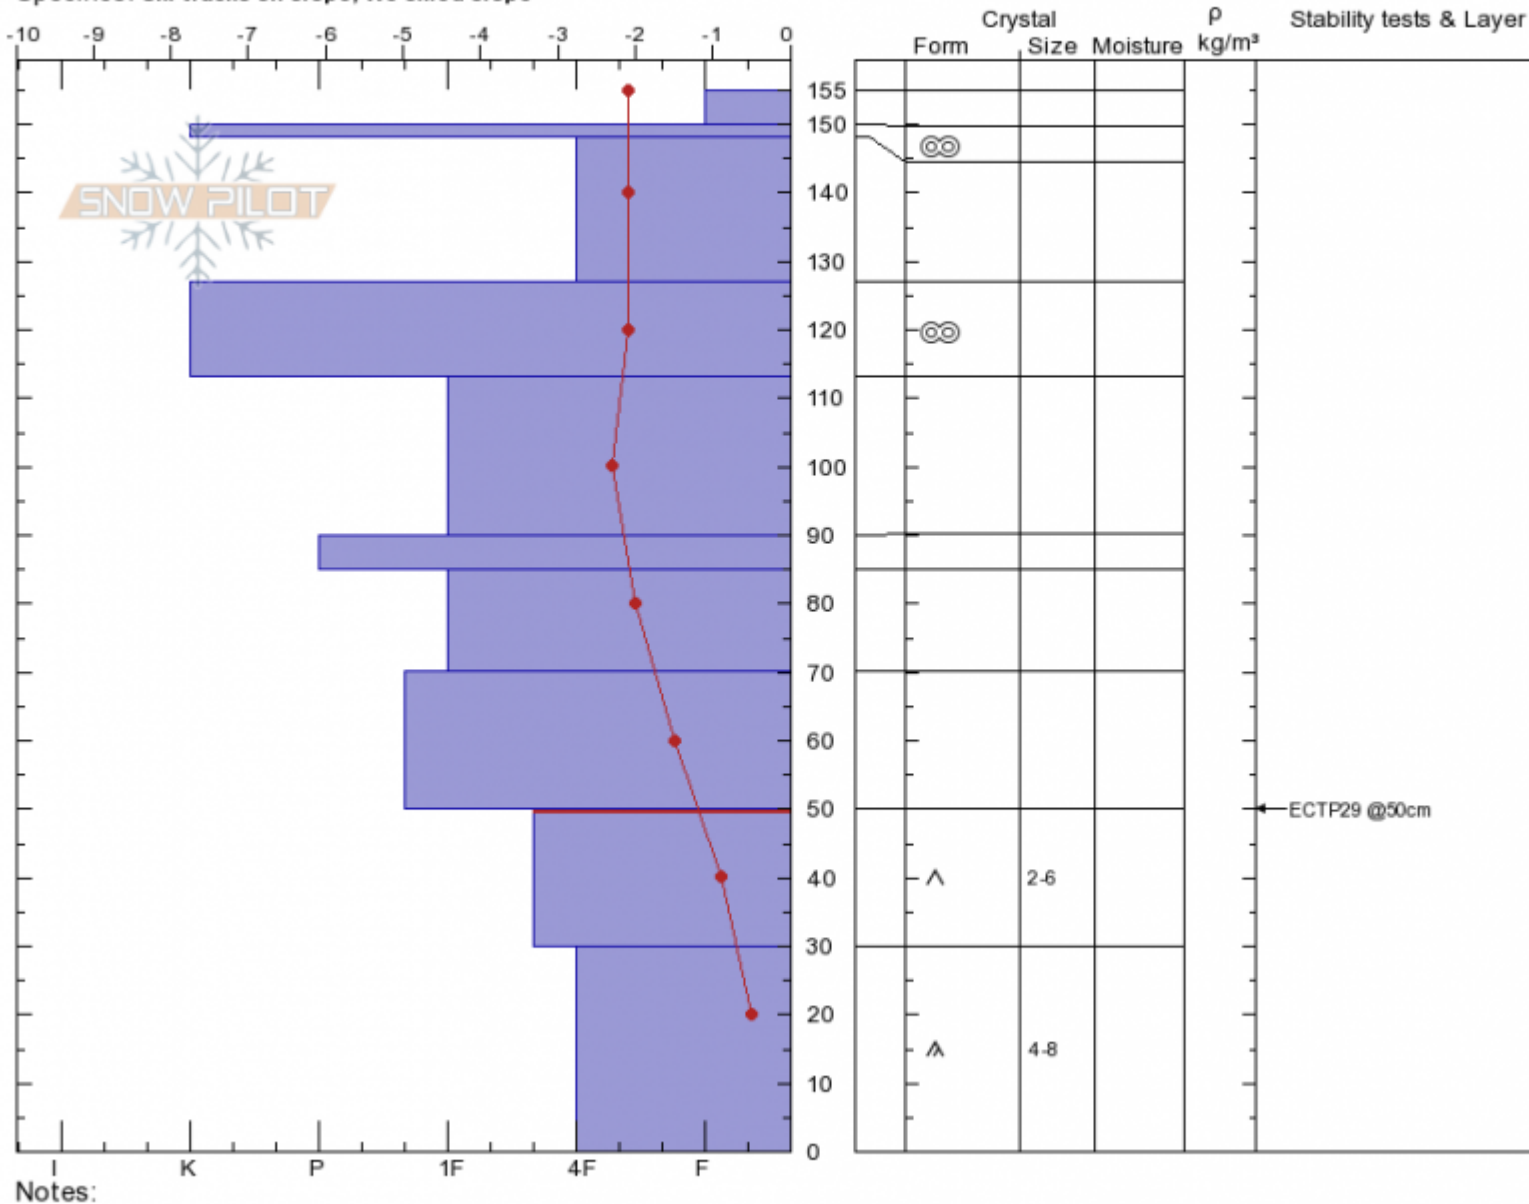

**Bacon Rind Meadow**  
**Madison Range-S**  
**MT**  
 Elevation: **8691 ft**  
 Aspect: **95°**  
 Specifics: **Ski tracks on slope; We skied slope**

**Doug Chabot-Admin**  
**03/18/2020 - 11:45am**  
 Co-ord: **44.96777N, -111.09633W**  
 Slope Angle: **17°**  
 Wind Loading:

Stability: **Good**  
 Air Temperature: **-4°C**  
 Sky Cover: **OVC**  
 Precipitation: **S1**  
 Wind:

HS: **155** Layer Notes:  
 50-30cm: **Problematic layer**

Notes:  
 Advisory Region  
 Southern Madison  
 Longitude  
 -111.10W  
 Latitude  
 44.96N  
 Southern Madison, 2020-03-18