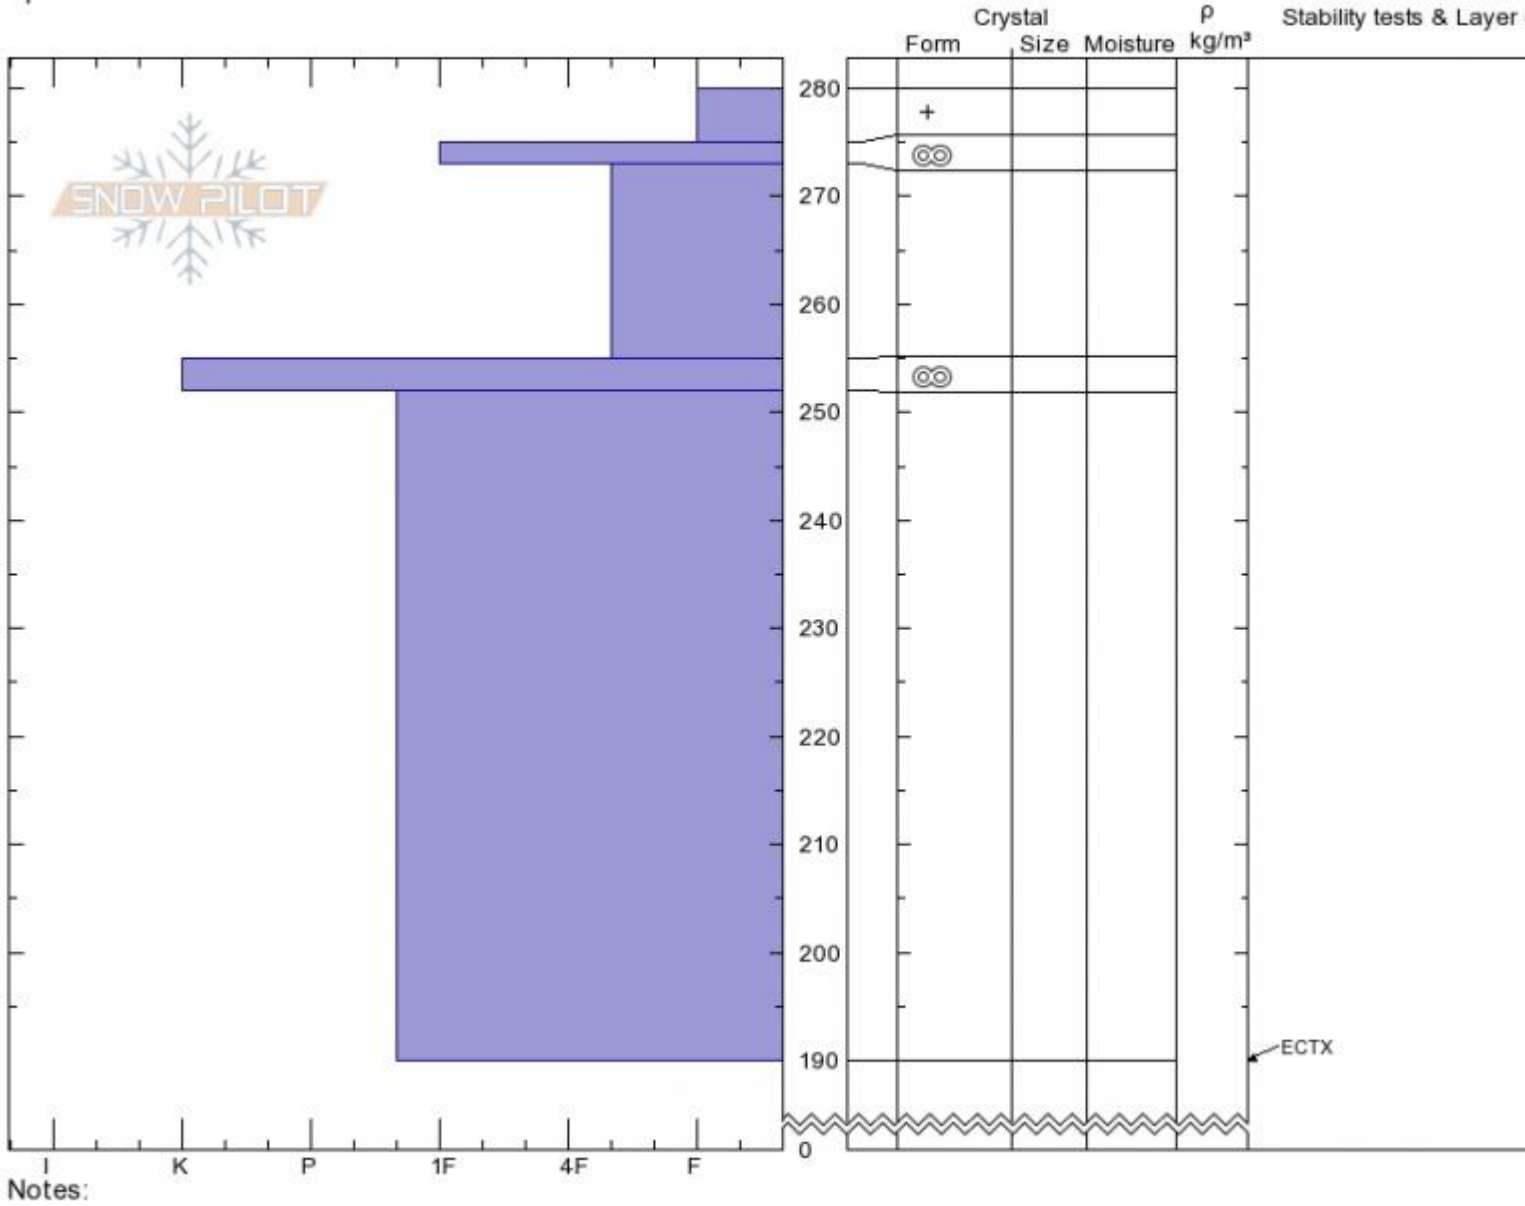

The Throne
Bridger Range
MT
 Elevation: **8300 ft**
 Aspect: **105°**
 Specifics:

Ian Hoyer
03/12/2020 - 12:00pm
 Co-ord: **45.88228N, -110.95212W**
 Slope Angle: **22°**
 Wind Loading:

Stability: **Good**
 Air Temperature:
 Sky Cover: **BKN**
 Precipitation: **NO**
 Wind: **Calm**

HS:280 Layer Notes:

Advisory Region
 Bridger Range
 Longitude
 -110.95W
 Latitude
 45.88N
 Bridger Range, 2020-03-14