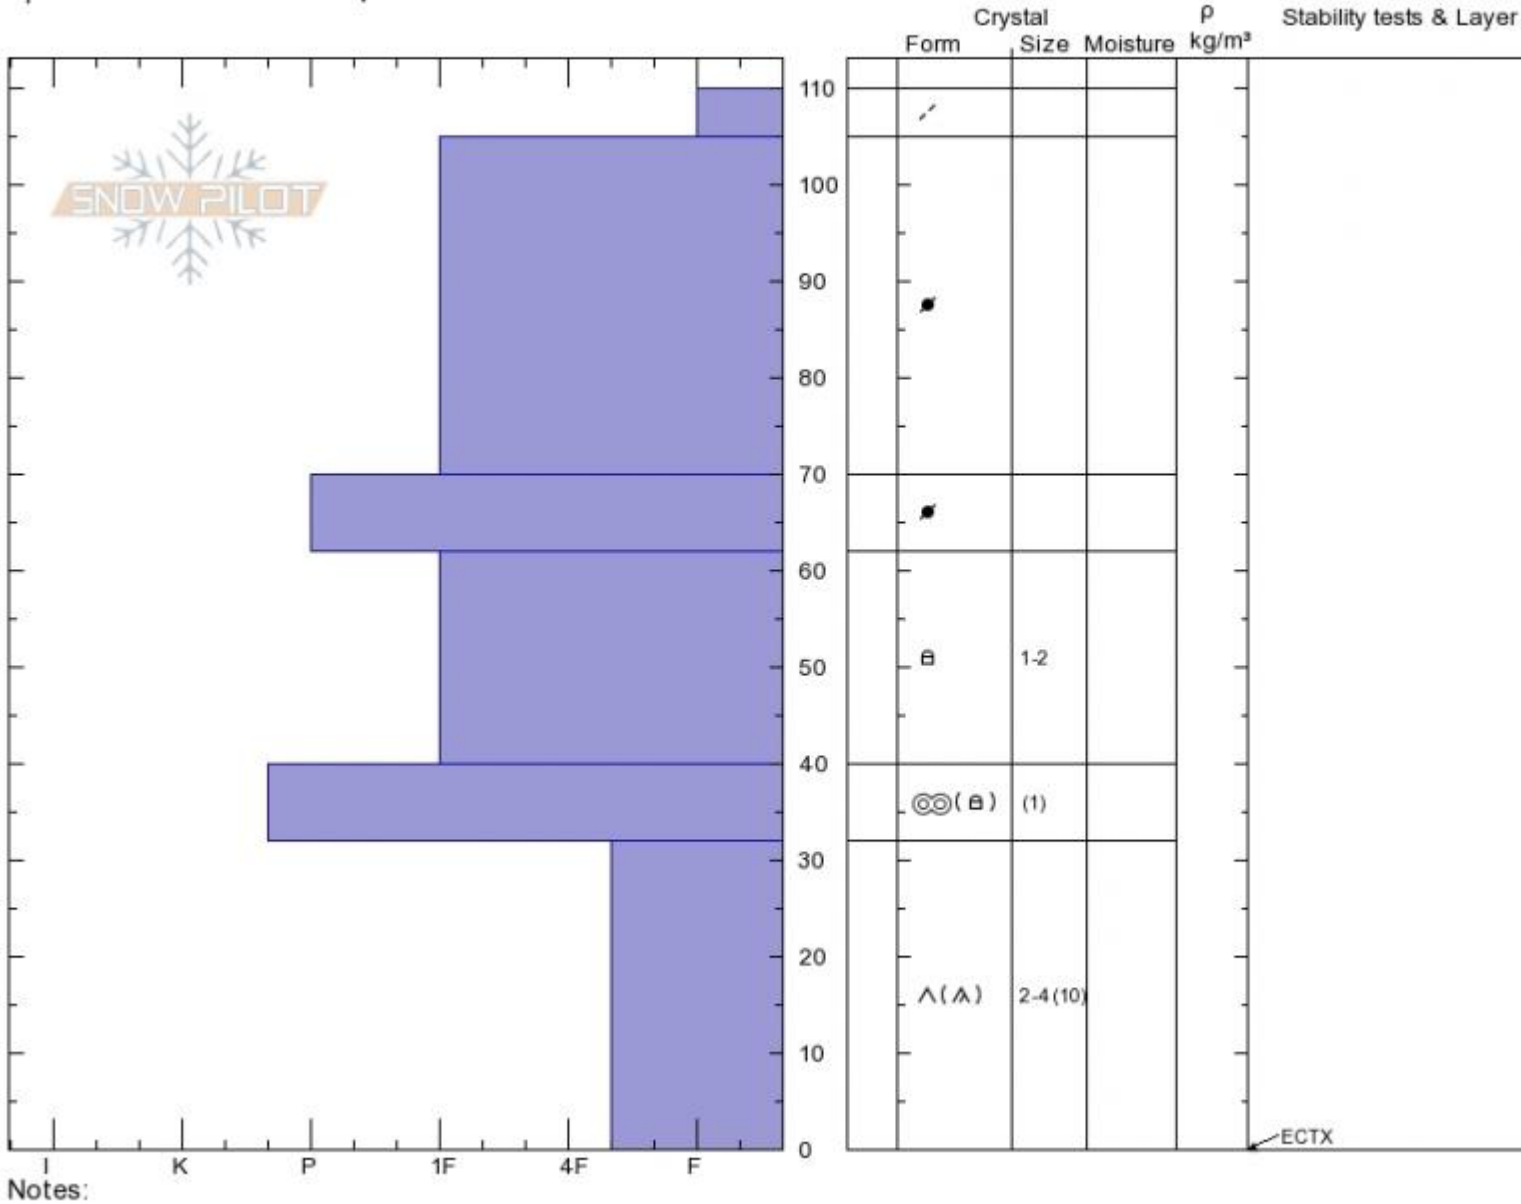

Cedar Mountain  
Madison Range-N  
MT  
Elevation: 9303 ft  
Aspect: 23°  
Specifics: We snowmobiled slope

Dave Zinn  
03/02/2020 - 12:00pm  
Co-ord: 45.22654N, -111.49264W  
Slope Angle: 15°  
Wind Loading: yes

Stability: Fair  
Air Temperature:  
Sky Cover: SCT  
Precipitation: NO  
Wind: SW Moderate

HS:110 Layer Notes:  
PF:20 32-0cm:Problematic layer

Advisory Region  
Northern Madison  
Longitude  
-111.49W  
Latitude  
45.23N