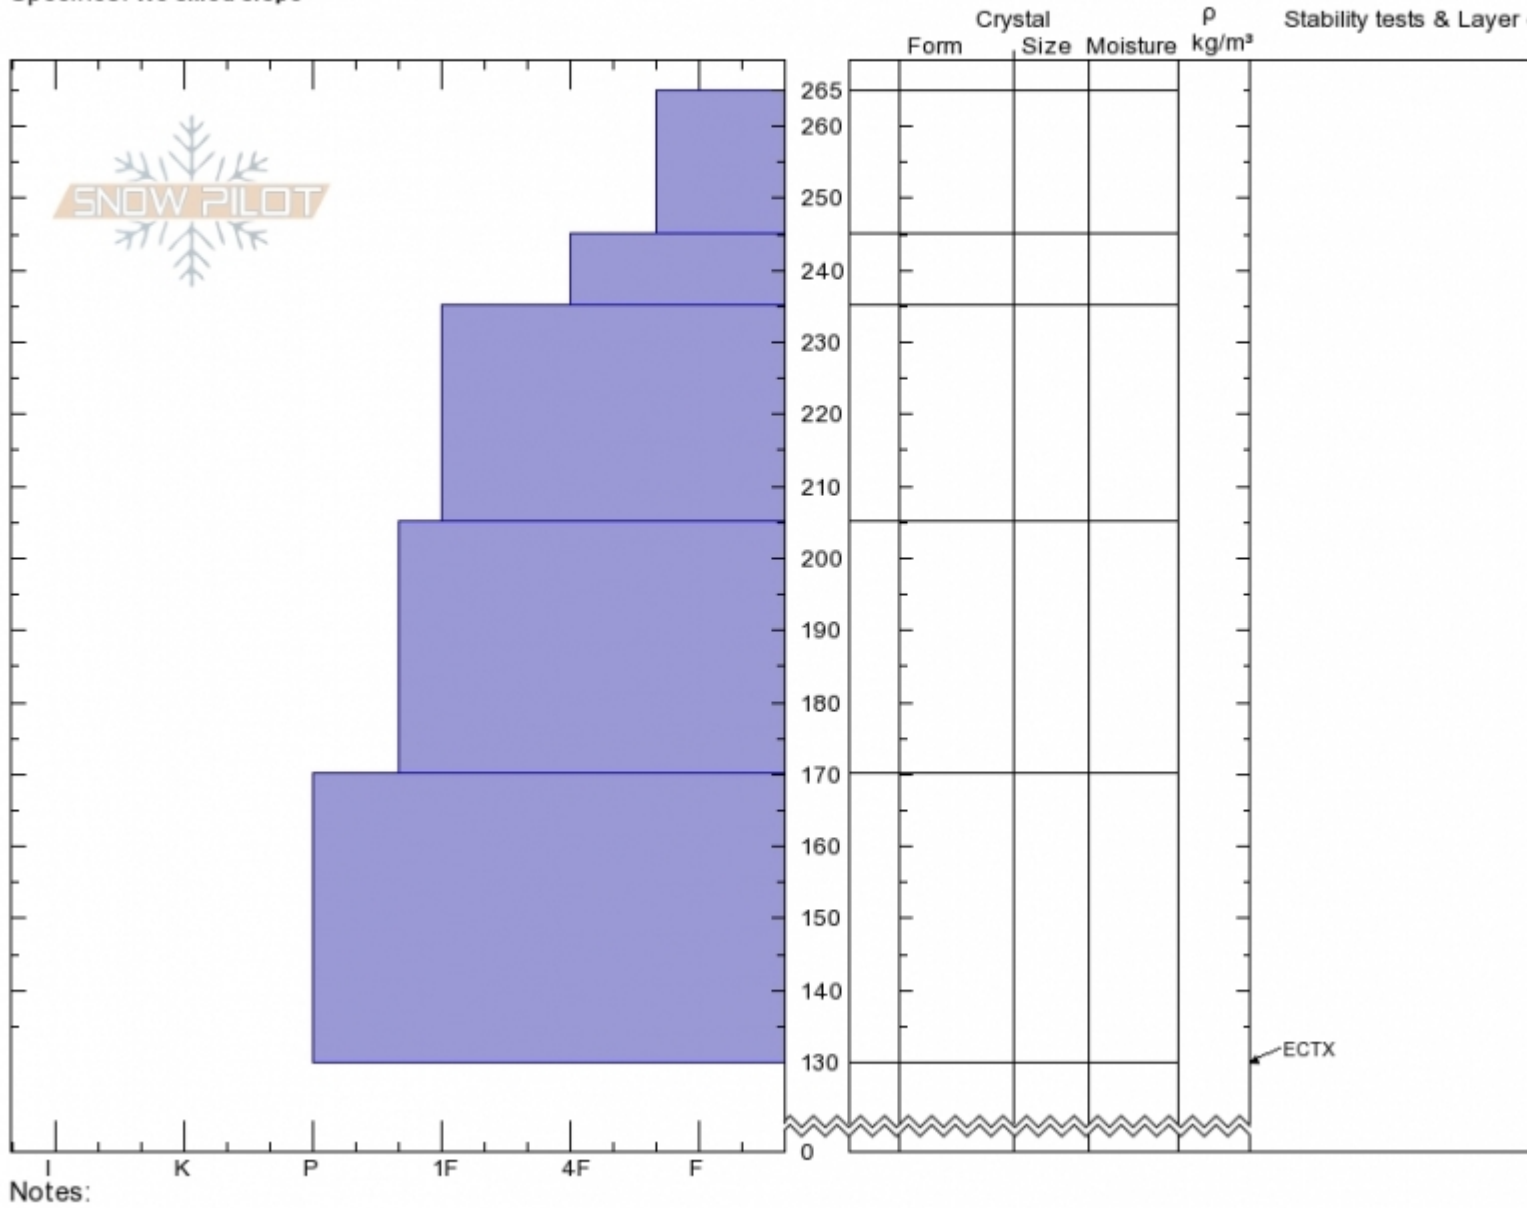

Republic Creek  
Beartooths  
MT  
Elevation: 9800 ft  
Aspect: 240°  
Specifics: We skied slope

Spencer Jonas  
02/24/2020 - 1:30pm  
Co-ord: 44.98517N, -109.92538W  
Slope Angle: 28°  
Wind Loading:

Stability:   
Air Temperature:   
Sky Cover: **BKN**  
Precipitation: **NO**  
Wind: **S Light Breeze**

HS:265 Layer Notes:  
PS:20

Advisory Region  
Cooke City  
Longitude  
-109.94W  
Latitude  
44.99N

Forecast link: [GNFAC Avalanche Forecast for Tue Feb 25, 2020](#)  
Cooke City, 2020-02-24