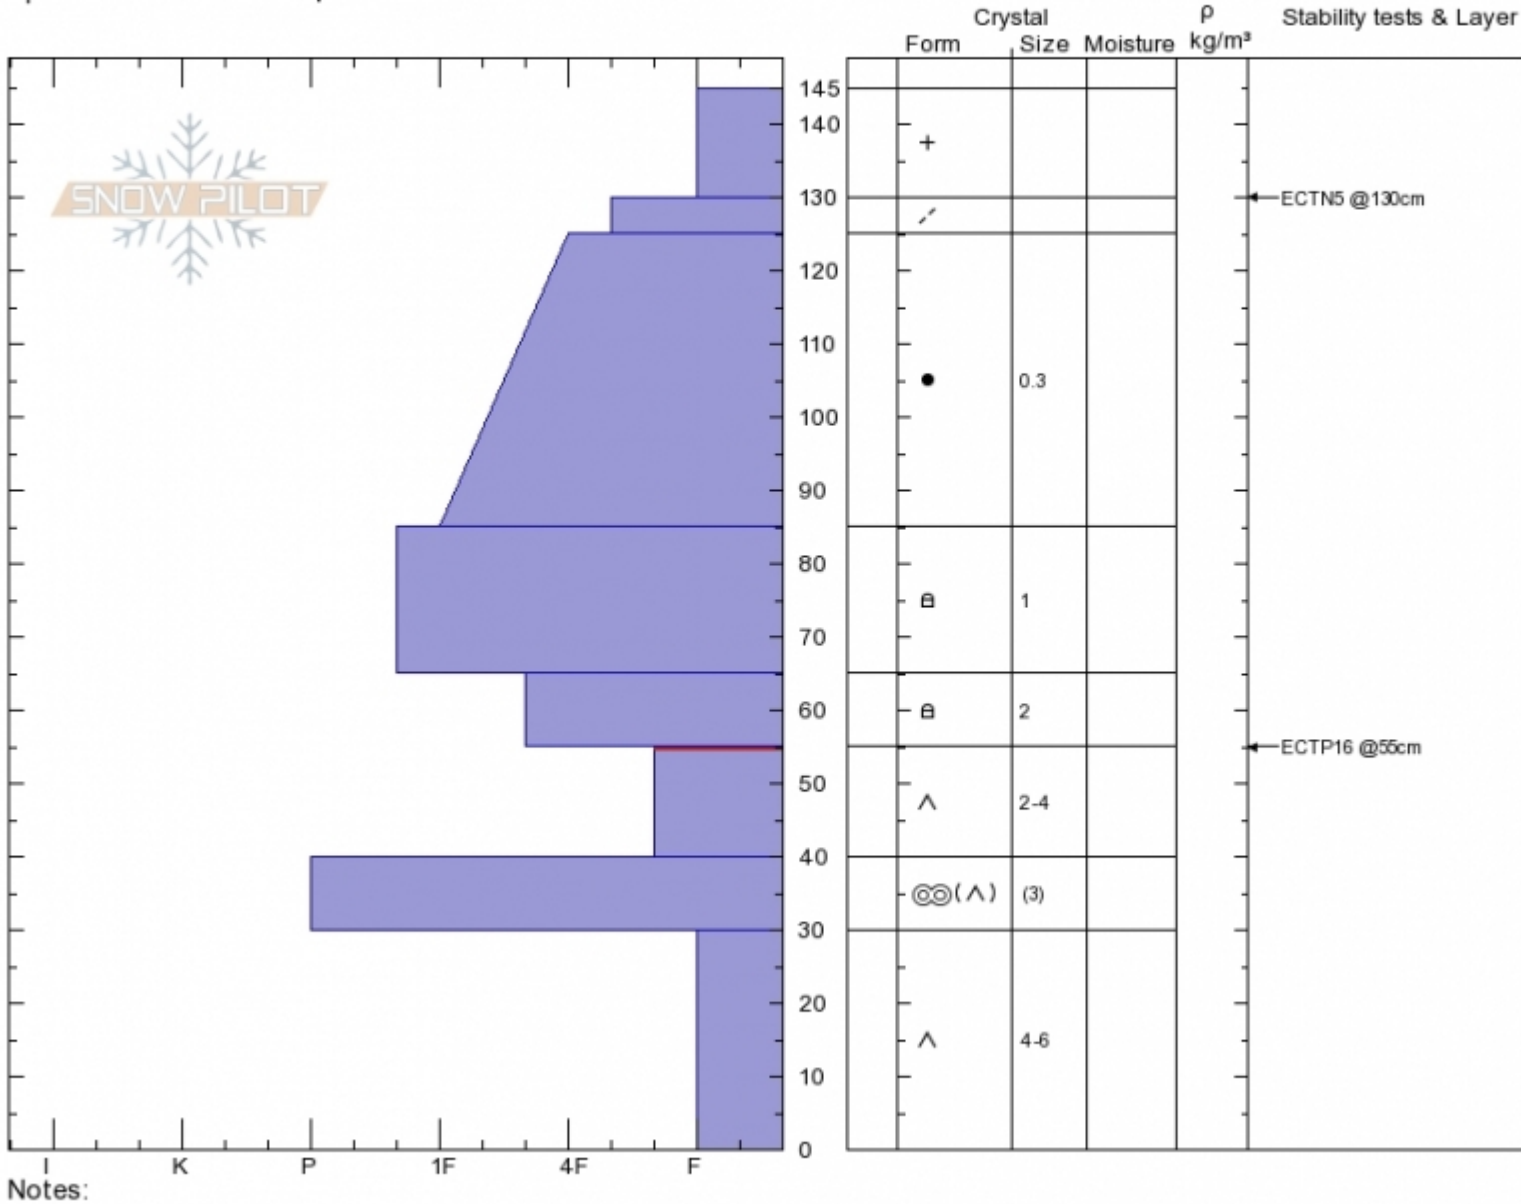

Tyler's Starting Zone  
 Madison Range-N  
 MT  
 Elevation: 9089 ft  
 Aspect: 220°  
 Specifics: Ski tracks on slope

Dave Zinn  
 02/24/2020 - 11:00am  
 Co-ord: 45.32294N, -111.38162W  
 Slope Angle: 30°  
 Wind Loading: no

Stability: Fair  
 Air Temperature: -12°C  
 Sky Cover: OVC  
 Precipitation: S-1  
 Wind: W Light Breeze

HS:145 Layer Notes:  
 PF:30 55-40cm:Problematic layer

Advisory Region  
 Northern Madison  
 Longitude  
 -111.39W  
 Latitude  
 45.34N

Forecast link: [GNFAC Avalanche Forecast for Tue Feb 25, 2020](#)  
 Northern Madison, 2020-02-24