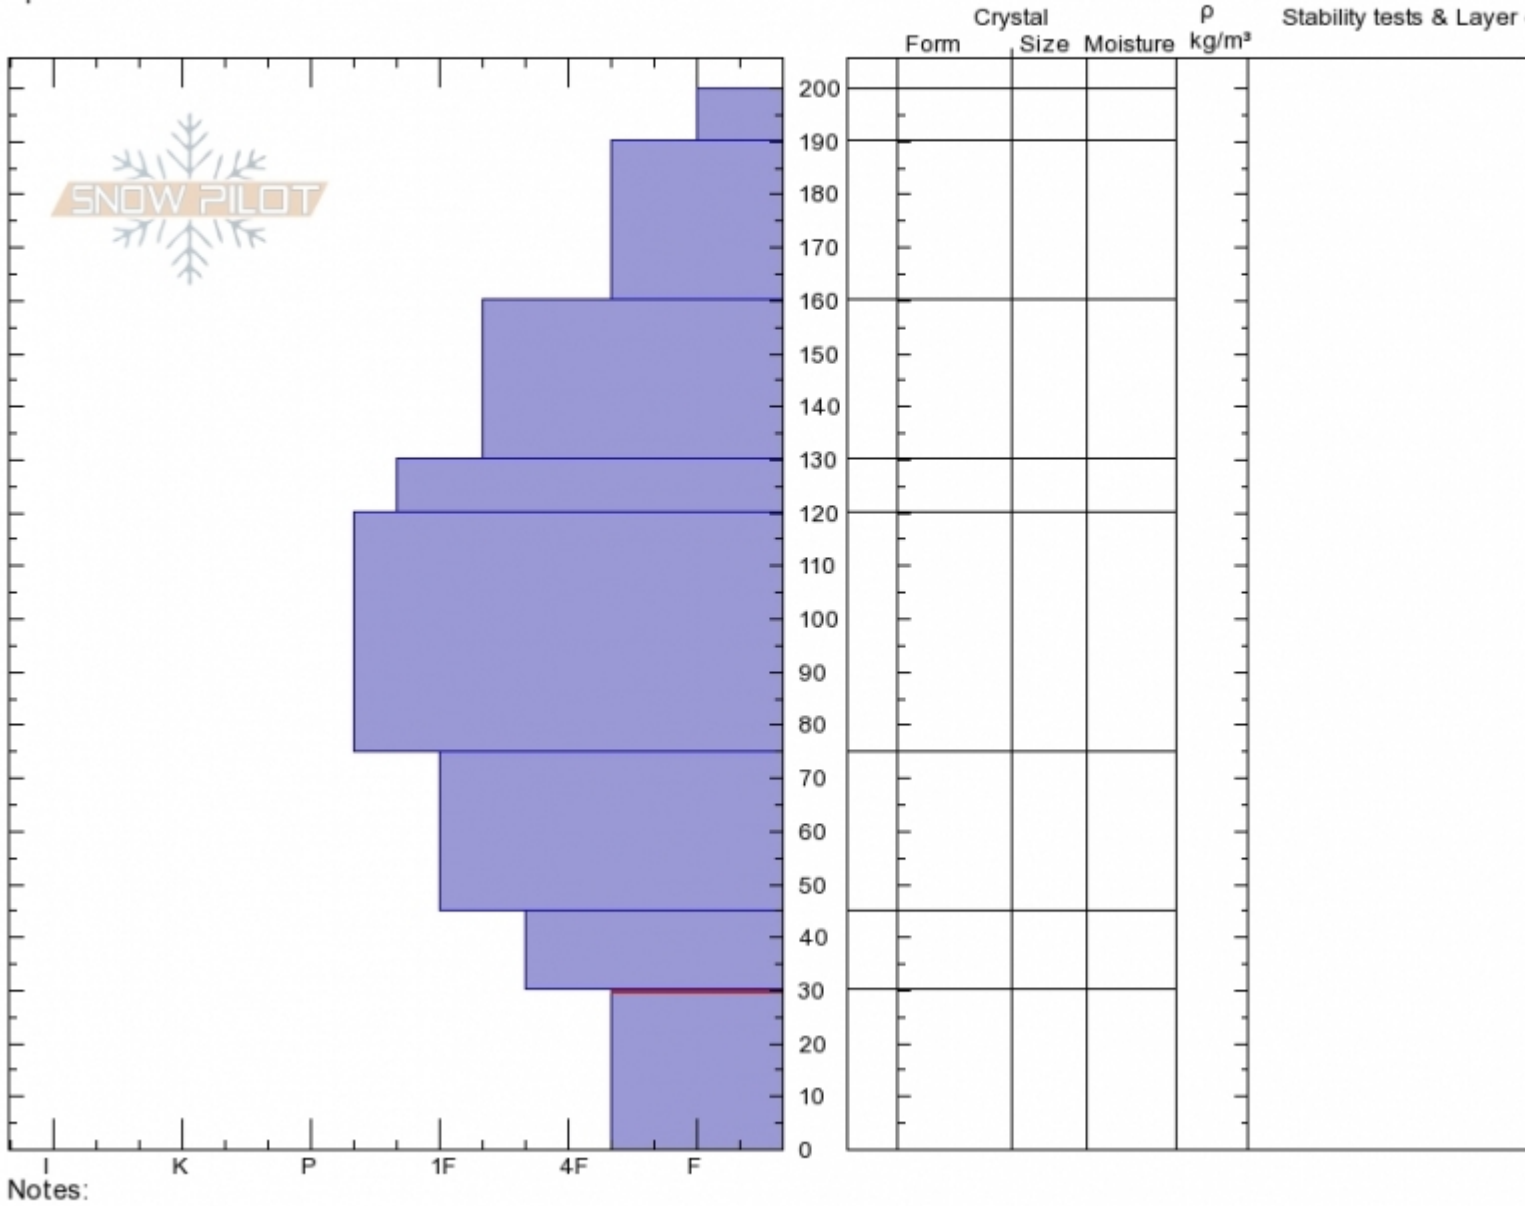

Skyline East
Madison Range-S
MT
 Elevation: **9800 ft**
 Aspect: **90°**
 Specifics:

Ian Hoyer
02/19/2020 - 12:00pm
 Co-ord: **44.90675N, -111.19932W**
 Slope Angle: **25°**
 Wind Loading: **no**

Stability: **Good**
 Air Temperature:
 Sky Cover: **CLR**
 Precipitation: **NO**
 Wind: **Calm**

HS:200 Layer Notes:
 30-0cm: **Problematic layer**

Advisory Region
 Southern Madison
 Longitude
 -111.23W
 Latitude
 44.92N
 Southern Madison, 2020-02-20